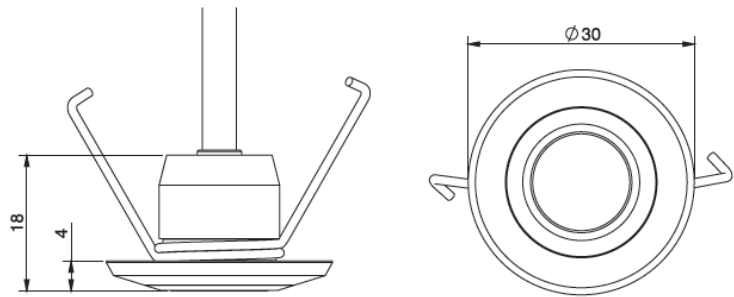

## Description

At only 1W and  $\varnothing 20\text{mm}$  the Mini-LIGHTZ are tiny but mighty. For Indoor or Outdoor use. Ideal for pathway lighting, garden lighting, recess into soffits, mount into handrails, garden beds, recessed into decking, balustrades or place it inside the house to illuminate hallways, stairways and cabinets.

<b>LED Lamp</b>	1
<b>Luminous Flux</b>	100 lm
<b>Colour temperature</b>	3000 K
<b>CRI</b>	80
<b>MacAdam Ellipse</b>	3 Step
<b>Nominal Power</b>	1W
<b>Beam Angle</b>	70°

<b>Ingress Protection</b>	IP67
<b>Impact Protection</b>	IK08
<b>Body</b>	Black Anodized Aluminium, Natural Anodised Aluminium, Stainless Steel or Copper

<b>Weight</b>	-
<b>Line Voltage</b>	100 ~ 270V / 50-60Hz
<b>Electrical Gear</b>	IP67 LED Driver (supplied separately)

**SPL04.3001.70**

Grünzell®

**Mounting Accessories**

Spring Mount

---

Spike Mount

200mm x 20mm