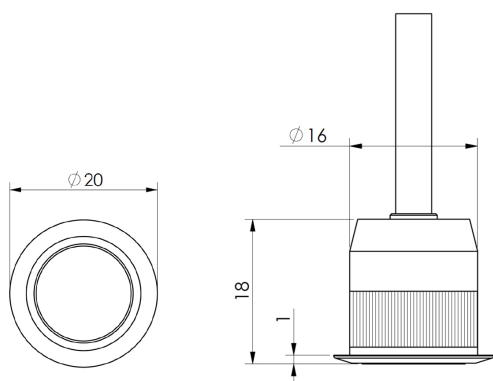

## Description

At only 1W and  $\varnothing 20\text{mm}$  the Mini-LIGHTZ are tiny but mighty. For Indoor or Outdoor use. Ideal for pathway lighting, garden lighting, recess into soffits, mount into handrails, garden beds, recessed into decking, balustrades or place it inside the house to illuminate hallways, stairways and cabinets.

<b>LED Lamp</b>	1
<b>Luminous Flux</b>	100 lm
<b>Colour temperature</b>	3000 K
<b>CRI</b>	80
<b>MacAdam Ellipse</b>	3 Step
<b>Nominal Power</b>	1W
<b>Beam Angle</b>	70°

<b>Ingress Protection</b>	IP67
<b>Impact Protection</b>	IK08
<b>Body</b>	Black Anodized Aluminium, Natural Anodised Aluminium, Stainless Steel or Copper

<b>Weight</b>	-
<b>Line Voltage</b>	100 ~ 270V / 50-60Hz
<b>Electrical Gear</b>	IP67 LED Driver (supplied separately)

**SPL04.3001.70**

Grünzell®

**Mounting Accessories**

Spring Mount

---

Spike Mount

200mm x 20mm