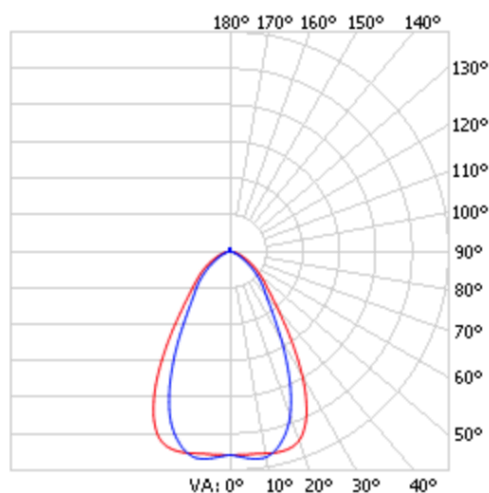

## Description

At only 1W and  $\varnothing 20\text{mm}$  the Mini-LIGHTZ are tiny but mighty. For Indoor or Outdoor use. Ideal for pathway lighting, garden lighting, recess into soffits, mount into handrails, garden beds, recessed into decking, balustrades or place it inside the house to illuminate hallways, stairways and cabinets.

<b>LED Lamp</b>	1
<b>Luminous Flux</b>	100 lm
<b>Colour temperature</b>	3000 K
<b>CRI</b>	80
<b>MacAdam Ellipse</b>	3 Step
<b>Nominal Power</b>	1W
<b>Beam Angle</b>	70°

<b>Ingress Protection</b>	IP67
<b>Impact Protection</b>	IK08
<b>Body</b>	Black Anodized Aluminium, Natural Anodised Aluminium, Stainless Steel or Copper