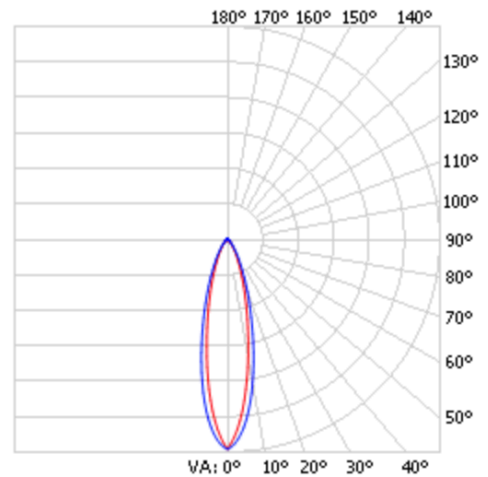

## Description

At only 1W and  $\varnothing 20\text{mm}$  the Mini-LIGHTZ are tiny but mighty. For Indoor or Outdoor use. Ideal for pathway lighting, garden lighting, recess into soffits, mount into handrails, garden beds, recessed into decking, balustrades or place it inside the house to illuminate hallways, stairways and cabinets.

<b>LED Lamp</b>	1
<b>Luminous Flux</b>	100 lm
<b>Colour temperature</b>	3000 K
<b>CRI</b>	80
<b>MacAdam Ellipse</b>	3 Step
<b>Nominal Power</b>	1W
<b>Beam Angle</b>	30°

<b>Ingress Protection</b>	IP67
<b>Impact Protection</b>	IK08
<b>Body</b>	Black Anodized Aluminium, Natural Anodised Aluminium, Stainless Steel or Copper