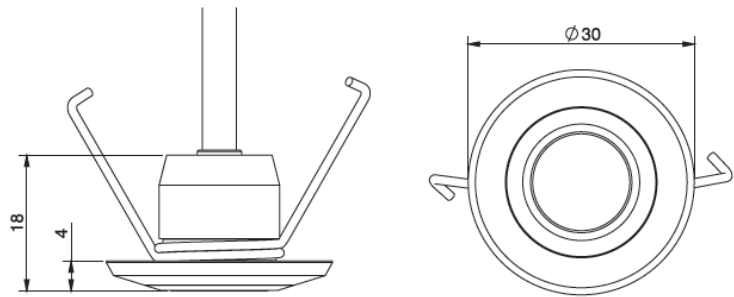

## Description

At only 1W and  $\varnothing 20\text{mm}$  the Mini-LIGHTZ are tiny but mighty. For Indoor or Outdoor use. Ideal for pathway lighting, garden lighting, recess into soffits, mount into handrails, garden beds, recessed into decking, balustrades or place it inside the house to illuminate hallways, stairways and cabinets.

<b>LED Lamp</b>	1
<b>Luminous Flux</b>	100 lm
<b>Colour temperature</b>	3000 K
<b>CRI</b>	80
<b>MacAdam Ellipse</b>	3 Step
<b>Nominal Power</b>	1W
<b>Beam Angle</b>	30°

<b>Ingress Protection</b>	IP67
<b>Impact Protection</b>	IK08
<b>Body</b>	Black Anodized Aluminium, Natural Anodised Aluminium, Stainless Steel or Copper

<b>Weight</b>	-
<b>Line Voltage</b>	100 ~ 270V / 50-60Hz
<b>Electrical Gear</b>	IP67 LED Driver (supplied separately)

**SPL04.3001.30**

Grünzell®

**Mounting Accessories**

Spring Mount

---

Spike Mount

200mm x 20mm