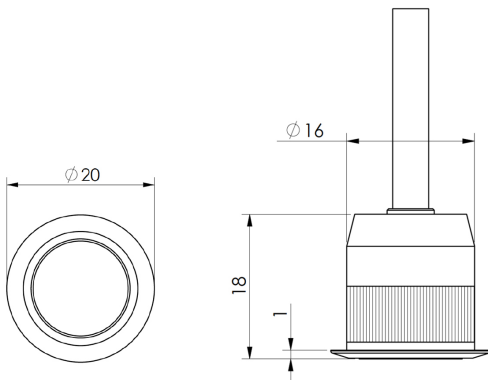

## Description

At only 1W and  $\varnothing 20\text{mm}$  the Mini-LIGHTZ are tiny but mighty. For Indoor or Outdoor use. Ideal for pathway lighting, garden lighting, recess into soffits, mount into handrails, garden beds, recessed into decking, balustrades or place it inside the house to illuminate hallways, stairways and cabinets.

<b>LED Lamp</b>	1
<b>Luminous Flux</b>	100 lm
<b>Colour temperature</b>	3000 K
<b>CRI</b>	80
<b>MacAdam Ellipse</b>	3 Step
<b>Nominal Power</b>	1W
<b>Beam Angle</b>	30°

<b>Ingress Protection</b>	IP67
<b>Impact Protection</b>	IK08
<b>Body</b>	Black Anodized Aluminium, Natural Anodised Aluminium, Stainless Steel or Copper

<b>Weight</b>	-
<b>Line Voltage</b>	100 ~ 270V / 50-60Hz
<b>Electrical Gear</b>	IP67 LED Driver (supplied separately)

**SPL04.3001.30**

Grünzell®

**Mounting Accessories**

Spring Mount

---

Spike Mount

200mm x 20mm