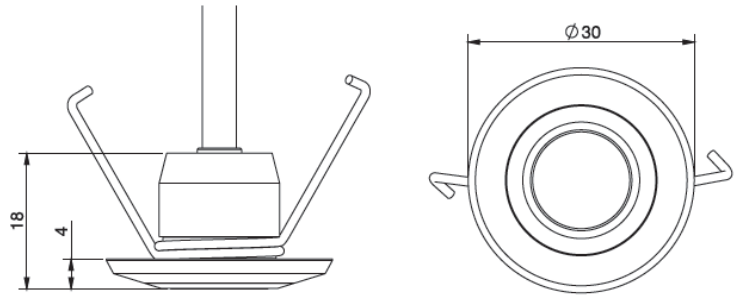

## Description

At only 1W and  $\varnothing 20\text{mm}$  the Mini-LIGHTZ are tiny but mighty. For Indoor or Outdoor use. Ideal for pathway lighting, garden lighting, recess into soffits, mount into handrails, garden beds, recessed into decking, balustrades or place it inside the house to illuminate hallways, stairways and cabinets.

<b>LED Lamp</b>	1
<b>Luminous Flux</b>	100 lm
<b>Colour temperature</b>	2700 K
<b>CRI</b>	80
<b>MacAdam Ellipse</b>	3 Step
<b>Nominal Power</b>	1W
<b>Beam Angle</b>	70°

<b>Ingress Protection</b>	IP67
<b>Impact Protection</b>	IK08
<b>Body</b>	Black Anodized Aluminium, Natural Anodised Aluminium, Stainless Steel or Copper

<b>Weight</b>	-
<b>Line Voltage</b>	100 ~ 270V / 50-60Hz
<b>Electrical Gear</b>	IP67 LED Driver (supplied separately)

**SPL04.2701.70**

Grünzell®

**Mounting Accessories**

Spring Mount

---

Spike Mount

200mm x 20mm