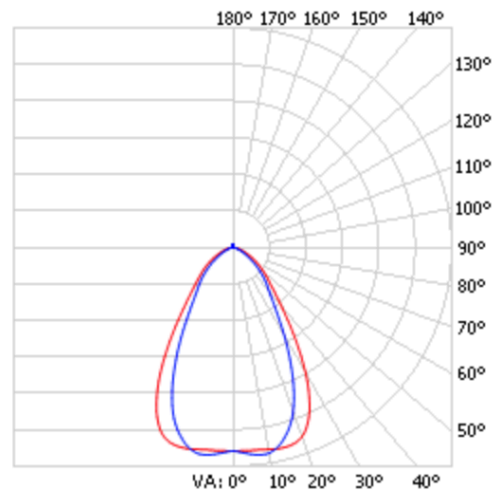

## Description

At only 1W and  $\varnothing 20\text{mm}$  the Mini-LIGHTZ are tiny but mighty. For Indoor or Outdoor use. Ideal for pathway lighting, garden lighting, recess into soffits, mount into handrails, garden beds, recessed into decking, balustrades or place it inside the house to illuminate hallways, stairways and cabinets.

<b>LED Lamp</b>	1
<b>Luminous Flux</b>	100 lm
<b>Colour temperature</b>	2700 K
<b>CRI</b>	80
<b>MacAdam Ellipse</b>	3 Step
<b>Nominal Power</b>	1W
<b>Beam Angle</b>	70°

<b>Ingress Protection</b>	IP67
<b>Impact Protection</b>	IK08
<b>Body</b>	Black Anodized Aluminium, Natural Anodised Aluminium, Stainless Steel or Copper