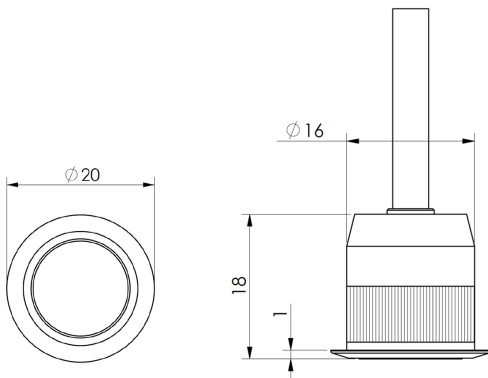

## Description

At only 1W and  $\varnothing 20\text{mm}$  the Mini-LIGHTZ are tiny but mighty. For Indoor or Outdoor use. Ideal for pathway lighting, garden lighting, recess into soffits, mount into handrails, garden beds, recessed into decking, balustrades or place it inside the house to illuminate hallways, stairways and cabinets.

<b>LED Lamp</b>	1
<b>Luminous Flux</b>	100 lm
<b>Colour temperature</b>	2700 K
<b>CRI</b>	80
<b>MacAdam Ellipse</b>	3 Step
<b>Nominal Power</b>	1W
<b>Beam Angle</b>	70°

<b>Ingress Protection</b>	IP67
<b>Impact Protection</b>	IK08
<b>Body</b>	Black Anodized Aluminium, Natural Anodised Aluminium, Stainless Steel or Copper

<b>Weight</b>	-
<b>Line Voltage</b>	100 ~ 270V / 50-60Hz
<b>Electrical Gear</b>	IP67 LED Driver (supplied separately)

**SPL04.2701.70**

Grünzell®

**Mounting Accessories**

Spring Mount

---

Spike Mount

200mm x 20mm