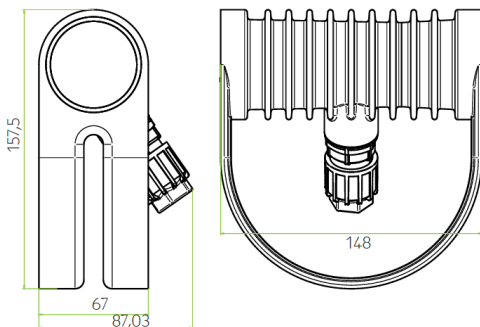

## Description

IP67 Class I LED Spotlight with built in LED driver. Single body made of solid bronze with more than 90% copper for versatile mounting. Narrow TIR-lens made of PMMA. Highly efficient high power LED. Different light distributions and colour temperatures can be achieved with accessory filters. Mounting slot, 11mm wide, allowing fixation and aiming with single bolt/screw.

<b>LED Lamp</b>	1
<b>Luminous Flux</b>	1456 lm
<b>Colour temperature</b>	3000 K
<b>CRI</b>	80
<b>MacAdam Ellipse</b>	3 Step
<b>Nominal Power</b>	10W
<b>Beam Angle</b>	12°

<b>Ingress Protection</b>	IP67
<b>Impact Protection</b>	IK10
<b>Body</b>	Die cast Bronze (>90% copper)
<b>Weight</b>	1.8 kg
<b>Finish</b>	Power coat finish in white RAL9016, grey RAL9006 or black 9005
<b>Line Voltage</b>	100 ~ 270V / 50-60Hz
<b>Electrical Gear</b>	IP67 LED Driver in a thermally separated compartment