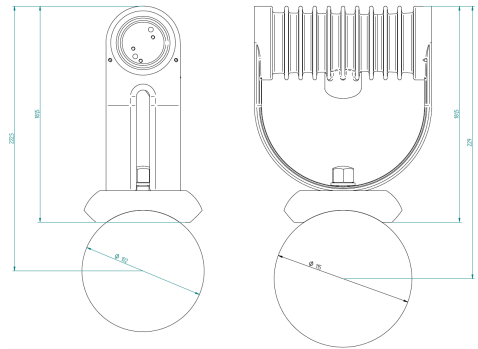

Mounting Accessories

Pedestal
Bronze

EQUUS Pedestal