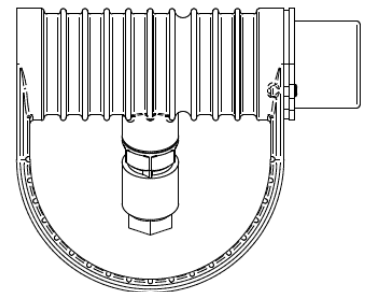

Optical Accessories

Snoot
Bronze

Spektor_49 Snoot