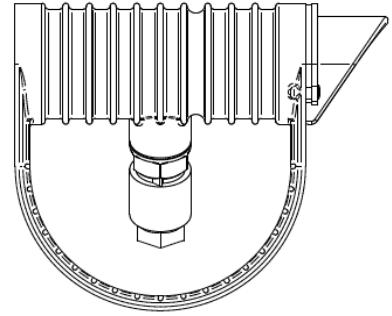

SPL01.3001.12.B

Grünzell®

Optical Accessories

Glare Shield
Bronze

Spektor_49 Glare Shield