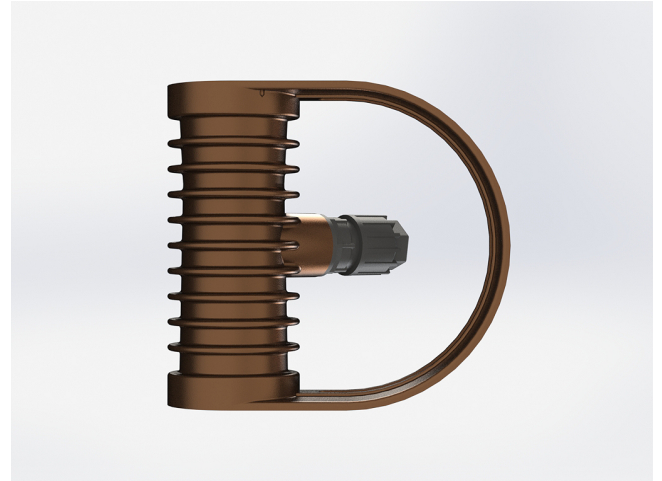

## Description

IP67 Class I LED Spotlight with built in LED driver. Single body made of solid bronze with more than 90% copper for versatile mounting. Narrow TIR-lens made of PMMA. Highly efficient high power LED. Different light distributions and colour temperatures can be achieved with accessory filters. Mounting slot, 11mm wide, allowing fixation and aiming with single bolt/screw.

<b>LED Lamp</b>	1
<b>Luminous Flux</b>	1456 lm
<b>Colour temperature</b>	3000 K
<b>CRI</b>	80
<b>MacAdam Ellipse</b>	3 Step
<b>Nominal Power</b>	10W
<b>Beam Angle</b>	12°

<b>Ingress Protection</b>	IP67
<b>Impact Protection</b>	IK10
<b>Body</b>	Die cast Bronze (>90% copper)
<b>Weight</b>	1.8 kg
<b>Finish</b>	Power coat finish in white RAL9016, grey RAL9006 or black 9005
<b>Line Voltage</b>	100 ~ 270V / 50-60Hz
<b>Electrical Gear</b>	IP67 LED Driver in a thermally separated compartment

## Mounting Accessories

Pedestal  
Bronze

EQUUS Pedestal