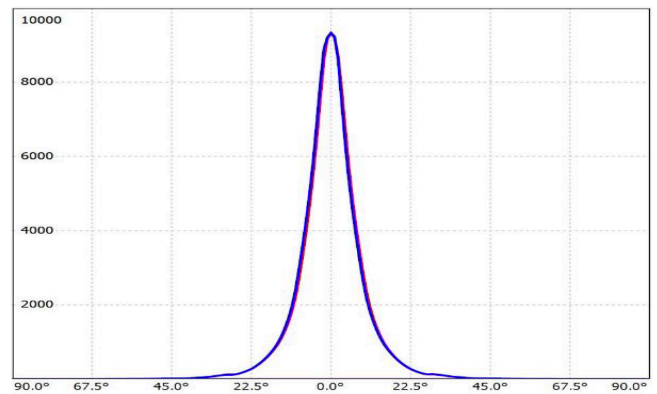

<b>LED Lamp</b>	1
<b>Luminous Flux</b>	1456 lm
<b>Colour temperature</b>	3000 K
<b>CRI</b>	80
<b>MacAdam Ellipse</b>	3 Step
<b>Nominal Power</b>	10W
<b>Beam Angle</b>	12°

<b>Ingress Protection</b>	IP67
<b>Impact Protection</b>	IK10
<b>Body</b>	Die cast Bronze (>90% copper)
<b>Weight</b>	1.8 kg
<b>Finish</b>	Power coat finish in white RAL9016, grey RAL9006 or black 9005
<b>Line Voltage</b>	100 ~ 270V / 50-60Hz
<b>Electrical Gear</b>	IP67 LED Driver in a thermally separated compartment