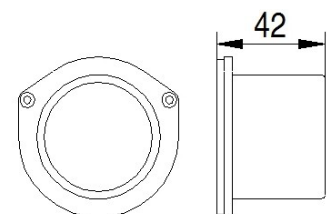

Optical Accessories

Snoot
Bronze

Spektor_49 Snoot