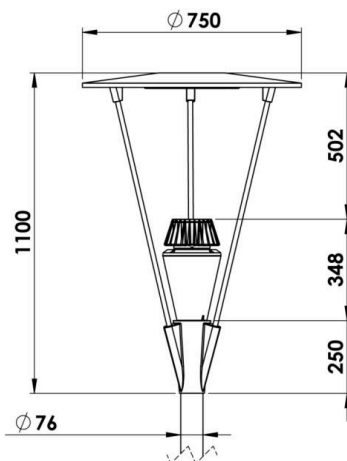

PL01.3008.SY

Grünzell®

Description

Decorative LED luminaire for post top mounting. Suitable for glare-free illumination of shopping streets, pedestrian precincts, parks and other landscapes. Ideal for the refurbishment of old luminaires due to compatible 76 mm spigot diameter. Housing cover formed of aluminium sheet, support brackets and projector made of die-cast aluminium

Line Voltage: 100-277V, 50/60Hz. Removable built in driver (IP 67), replaceable LED head. All screws made of stainless steel. Light source by high performance COB LED in IP 65 projector with powder coated die-cast aluminium housing. Innovative lighting technology by secondary, glare free reflector system. Available with symmetrical or asymmetrical reflectors. Recommended mounting height 4-6 meters. Protection class: IP65 dust proof and water jet proof with featured GORE®Vent to protect the internal system from moisture.

LED Lamp	1
Luminous Flux	9245 lm
Colour temperature	3000 K
CRI	80
MacAdam Ellipse	3 Step
Nominal Power	80W
Beam Angle	Symmetrical

Ingress Protection	IP65
Impact Protection	IK08
Body	Cast Aluminium
Weight	12.5 kg
Finish	Power coat finish in white RAL9016, grey RAL9006 or black 9005
Line Voltage	100 ~ 270V / 50-60Hz
Electrical Gear	IP67 LED Driver sold separately