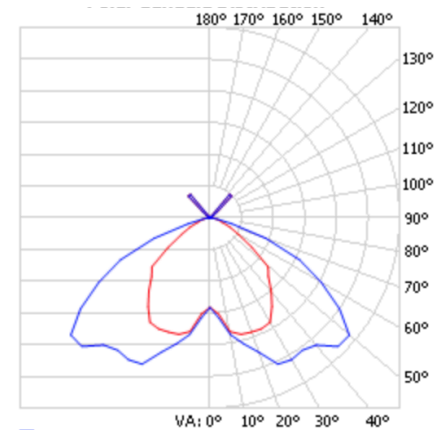

PL01.3008.SY

Grünzell®

Description

Decorative LED luminaire for post top mounting. Suitable for glare-free illumination of shopping streets, pedestrian precincts, parks and other landscapes. Ideal for the refurbishment of old luminaires due to compatible 76 mm spigot diameter. Housing cover formed of aluminium sheet, support brackets and projector made of die-cast aluminium

Line Voltage: 100-277V, 50/60Hz. Removable built in driver (IP 67), replaceable LED head. All screws made of stainless steel. Light source by high performance COB LED in IP 65 projector with powder coated die-cast aluminium housing. Innovative lighting technology by secondary, glare free reflector system. Available with symmetrical or asymmetrical reflectors. Recommended mounting height 4-6 meters. Protection class: IP65 dust proof and water jet proof with featured GORE®Vent to protect the internal system from moisture.

LED Lamp	1
Luminous Flux	9245 lm
Colour temperature	3000 K
CRI	80
MacAdam Ellipse	3 Step
Nominal Power	80W
Beam Angle	Symmetrical

Ingress Protection	IP65
Impact Protection	IK08
Body	Cast Aluminium
Weight	12.5 kg
Finish	Power coat finish in white RAL9016, grey RAL9006 or black 9005
Line Voltage	100 ~ 270V / 50-60Hz
Electrical Gear	IP67 LED Driver sold separately