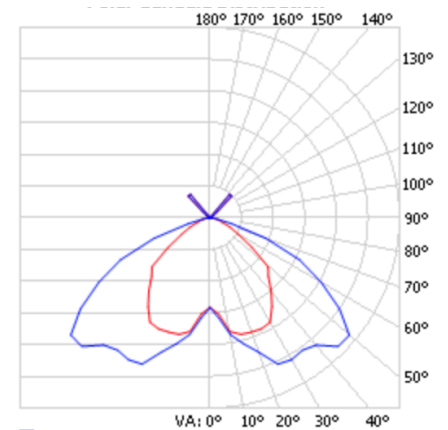

PL01.2708.SY

Grünzell®

Description

Decorative LED luminaire for post top mounting. Suitable for glare-free illumination of shopping streets, pedestrian precincts, parks and other landscapes. Ideal for the refurbishment of old luminaires due to compatible 76 mm spigot diameter. Housing cover formed of aluminium sheet, support brackets and projector made of die-cast aluminium

Line Voltage: 100-277V, 50/60Hz. Removable built in driver (IP 67), replaceable LED head. All screws made of stainless steel. Light source by high performance COB LED in IP 65 projector with powder coated die-cast aluminium housing. Innovative lighting technology by secondary, glare free reflector system. Available with symmetrical or asymmetrical reflectors. Recommended mounting height 4-6 meters. Protection class: IP65 dust proof and water jet proof with featured GORE®Vent to protect the internal system from moisture.

LED Lamp	1
Luminous Flux	8851 lm
Colour temperature	2700 K
CRI	80
MacAdam Ellipse	3 Step
Nominal Power	80W
Beam Angle	Symmetrical

Ingress Protection	IP65
Impact Protection	IK08
Body	Cast Aluminium
Weight	12.5 kg
Finish	Power coat finish in white RAL9016, grey RAL9006 or black 9005
Line Voltage	100 ~ 270V / 50-60Hz
Electrical Gear	IP67 LED Driver sold separately