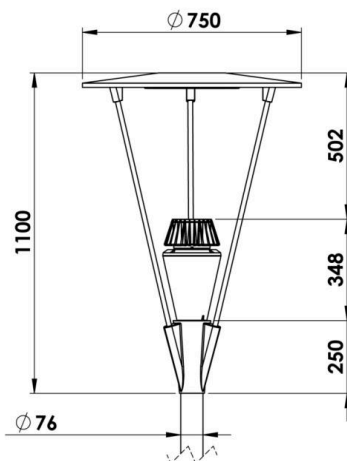

PL01.2708.SY

Grünzell®

Description

Decorative LED luminaire for post top mounting. Suitable for glare-free illumination of shopping streets, pedestrian precincts, parks and other landscapes. Ideal for the refurbishment of old luminaires due to compatible 76 mm spigot diameter. Housing cover formed of aluminium sheet, support brackets and projector made of die-cast aluminium

Line Voltage: 100-277V, 50/60Hz. Removable built in driver (IP 67), replaceable LED head. All screws made of stainless steel. Light source by high performance COB LED in IP 65 projector with powder coated die-cast aluminium housing. Innovative lighting technology by secondary, glare free reflector system. Available with symmetrical or asymmetrical reflectors. Recommended mounting height 4-6 meters. Protection class: IP65 dust proof and water jet proof with featured GORE®Vent to protect the internal system from moisture.

LED Lamp	1
Luminous Flux	8851 lm
Colour temperature	2700 K
CRI	80
MacAdam Ellipse	3 Step
Nominal Power	80W
Beam Angle	Symmetrical

Ingress Protection	IP65
Impact Protection	IK08
Body	Cast Aluminium
Weight	12.5 kg
Finish	Power coat finish in white RAL9016, grey RAL9006 or black 9005
Line Voltage	100 ~ 270V / 50-60Hz
Electrical Gear	IP67 LED Driver sold separately