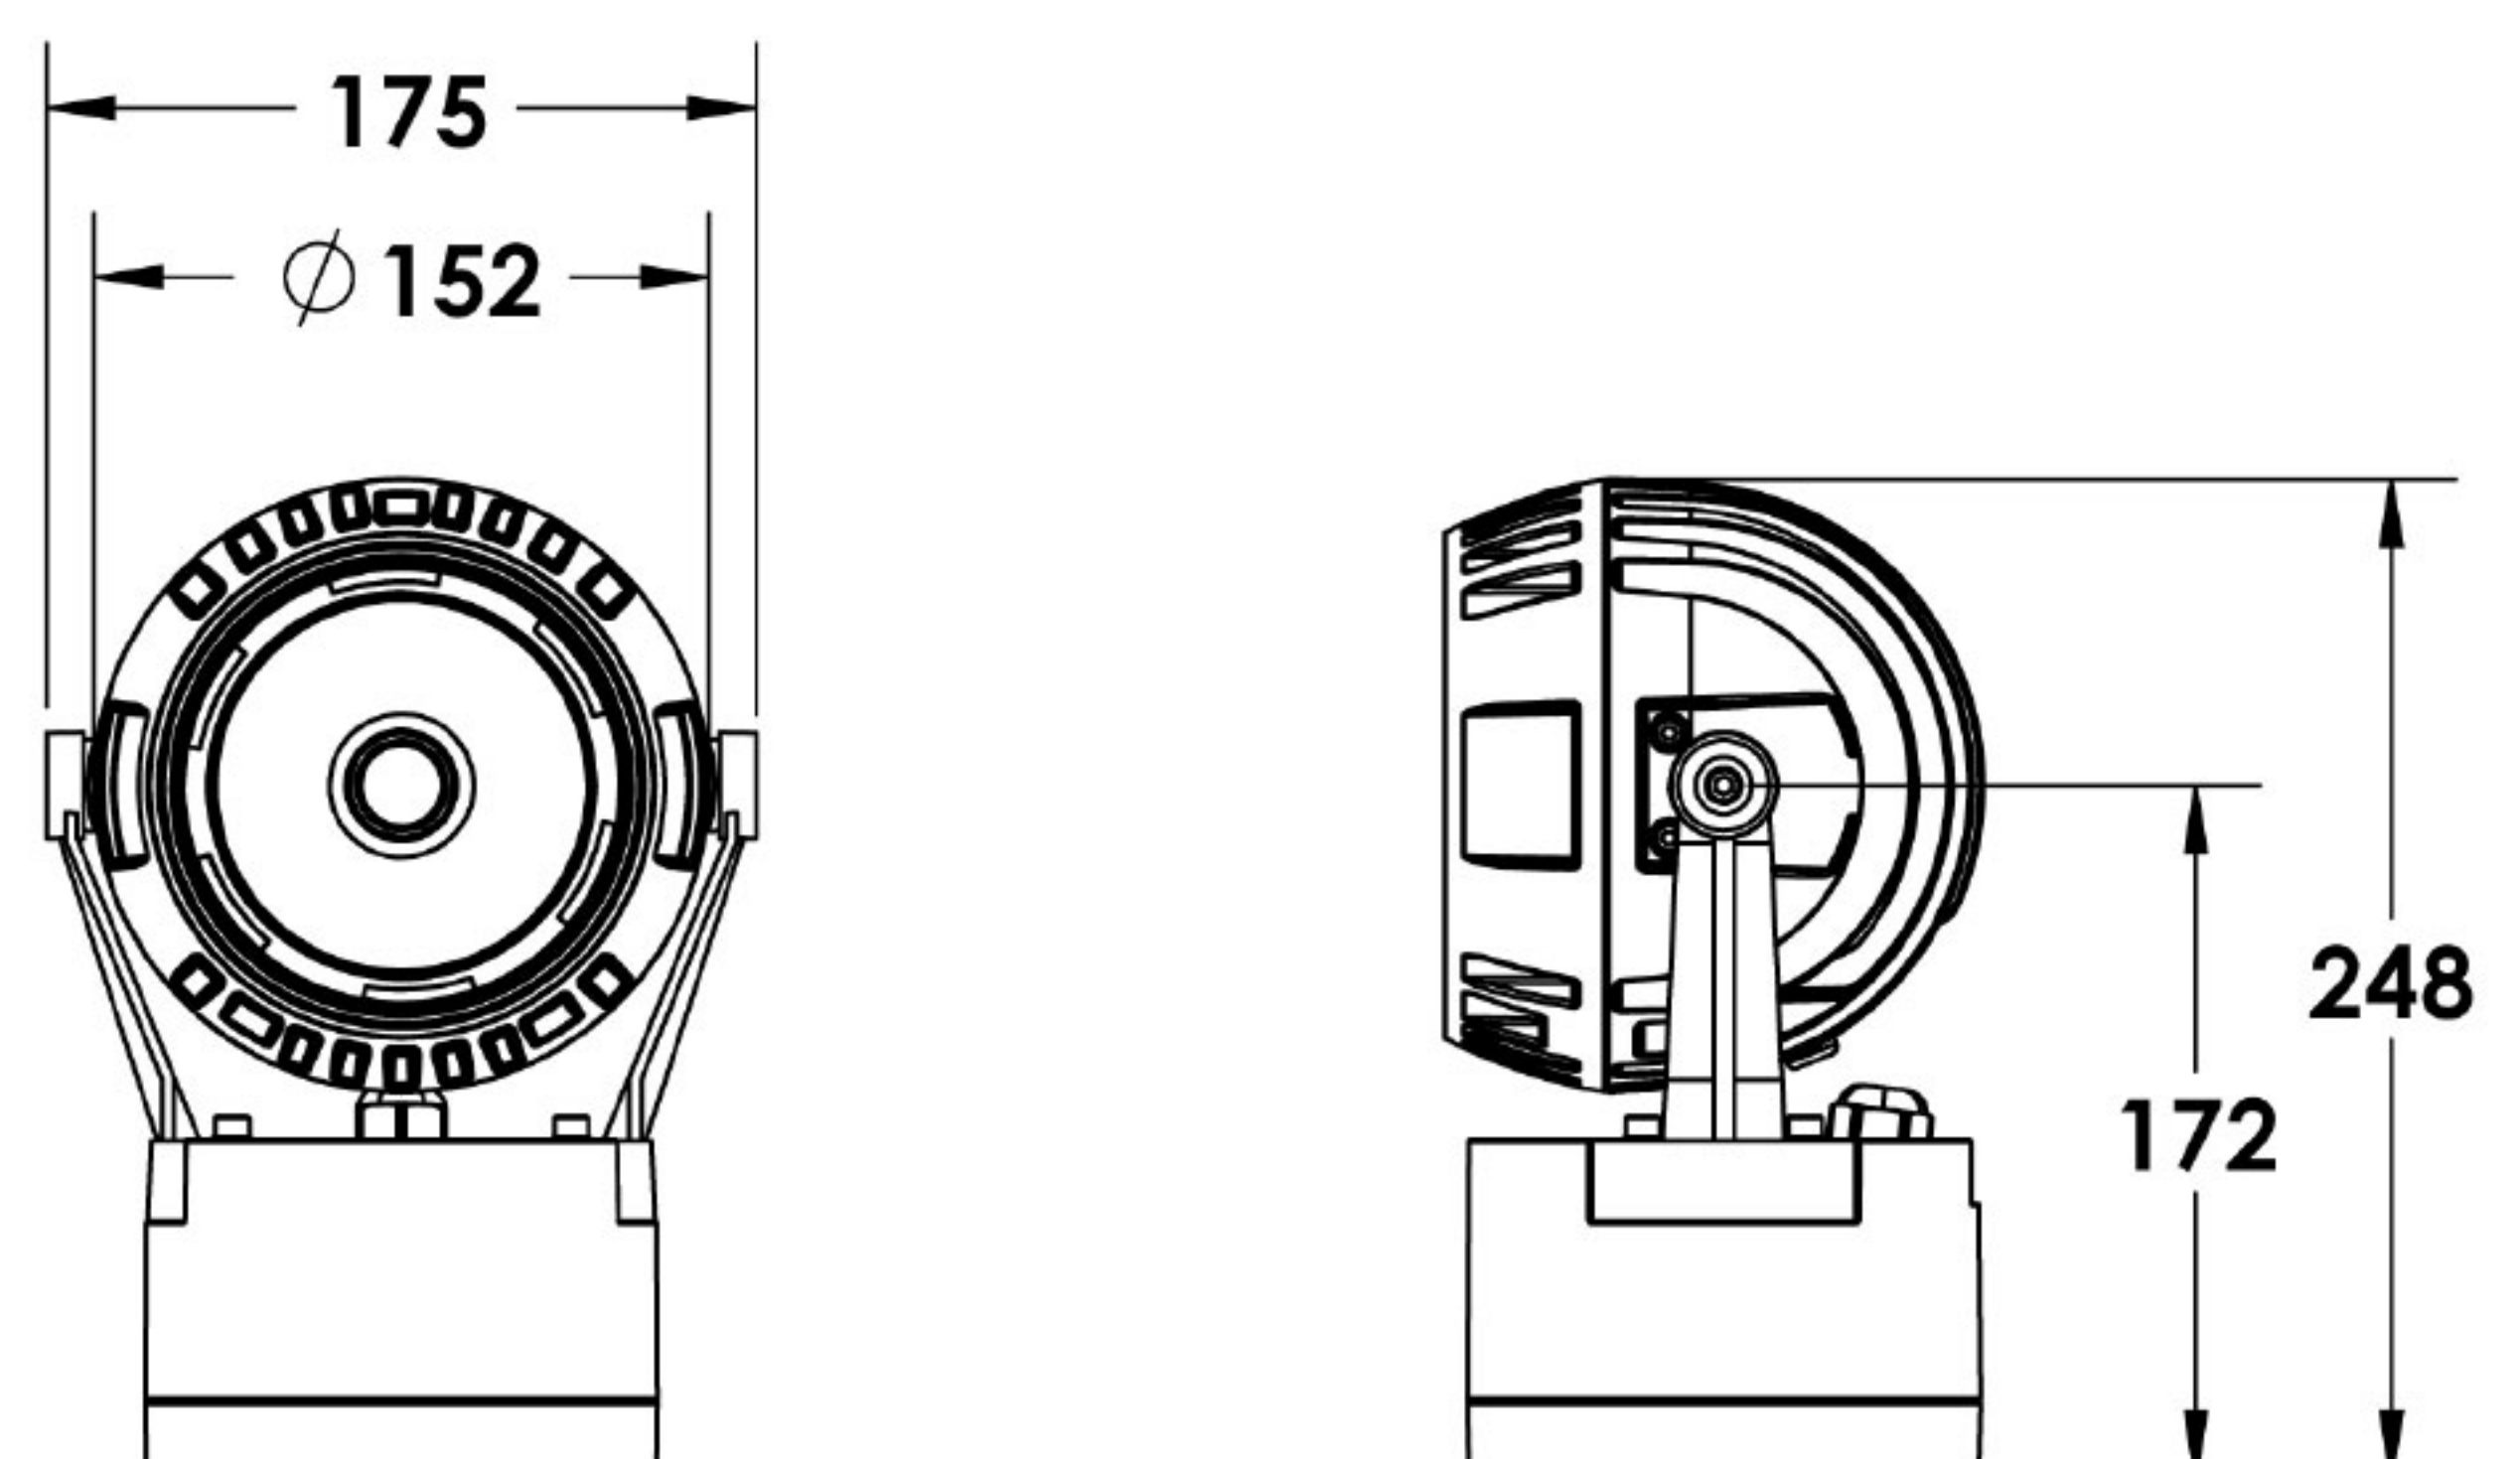

## Mounting Accessories

Cast Stirrup  
Powder coated die cast aluminium

7210.000.X2.xx

IP65 Gear Base  
Powder coated die cast aluminium

P-ACC.C255.GB