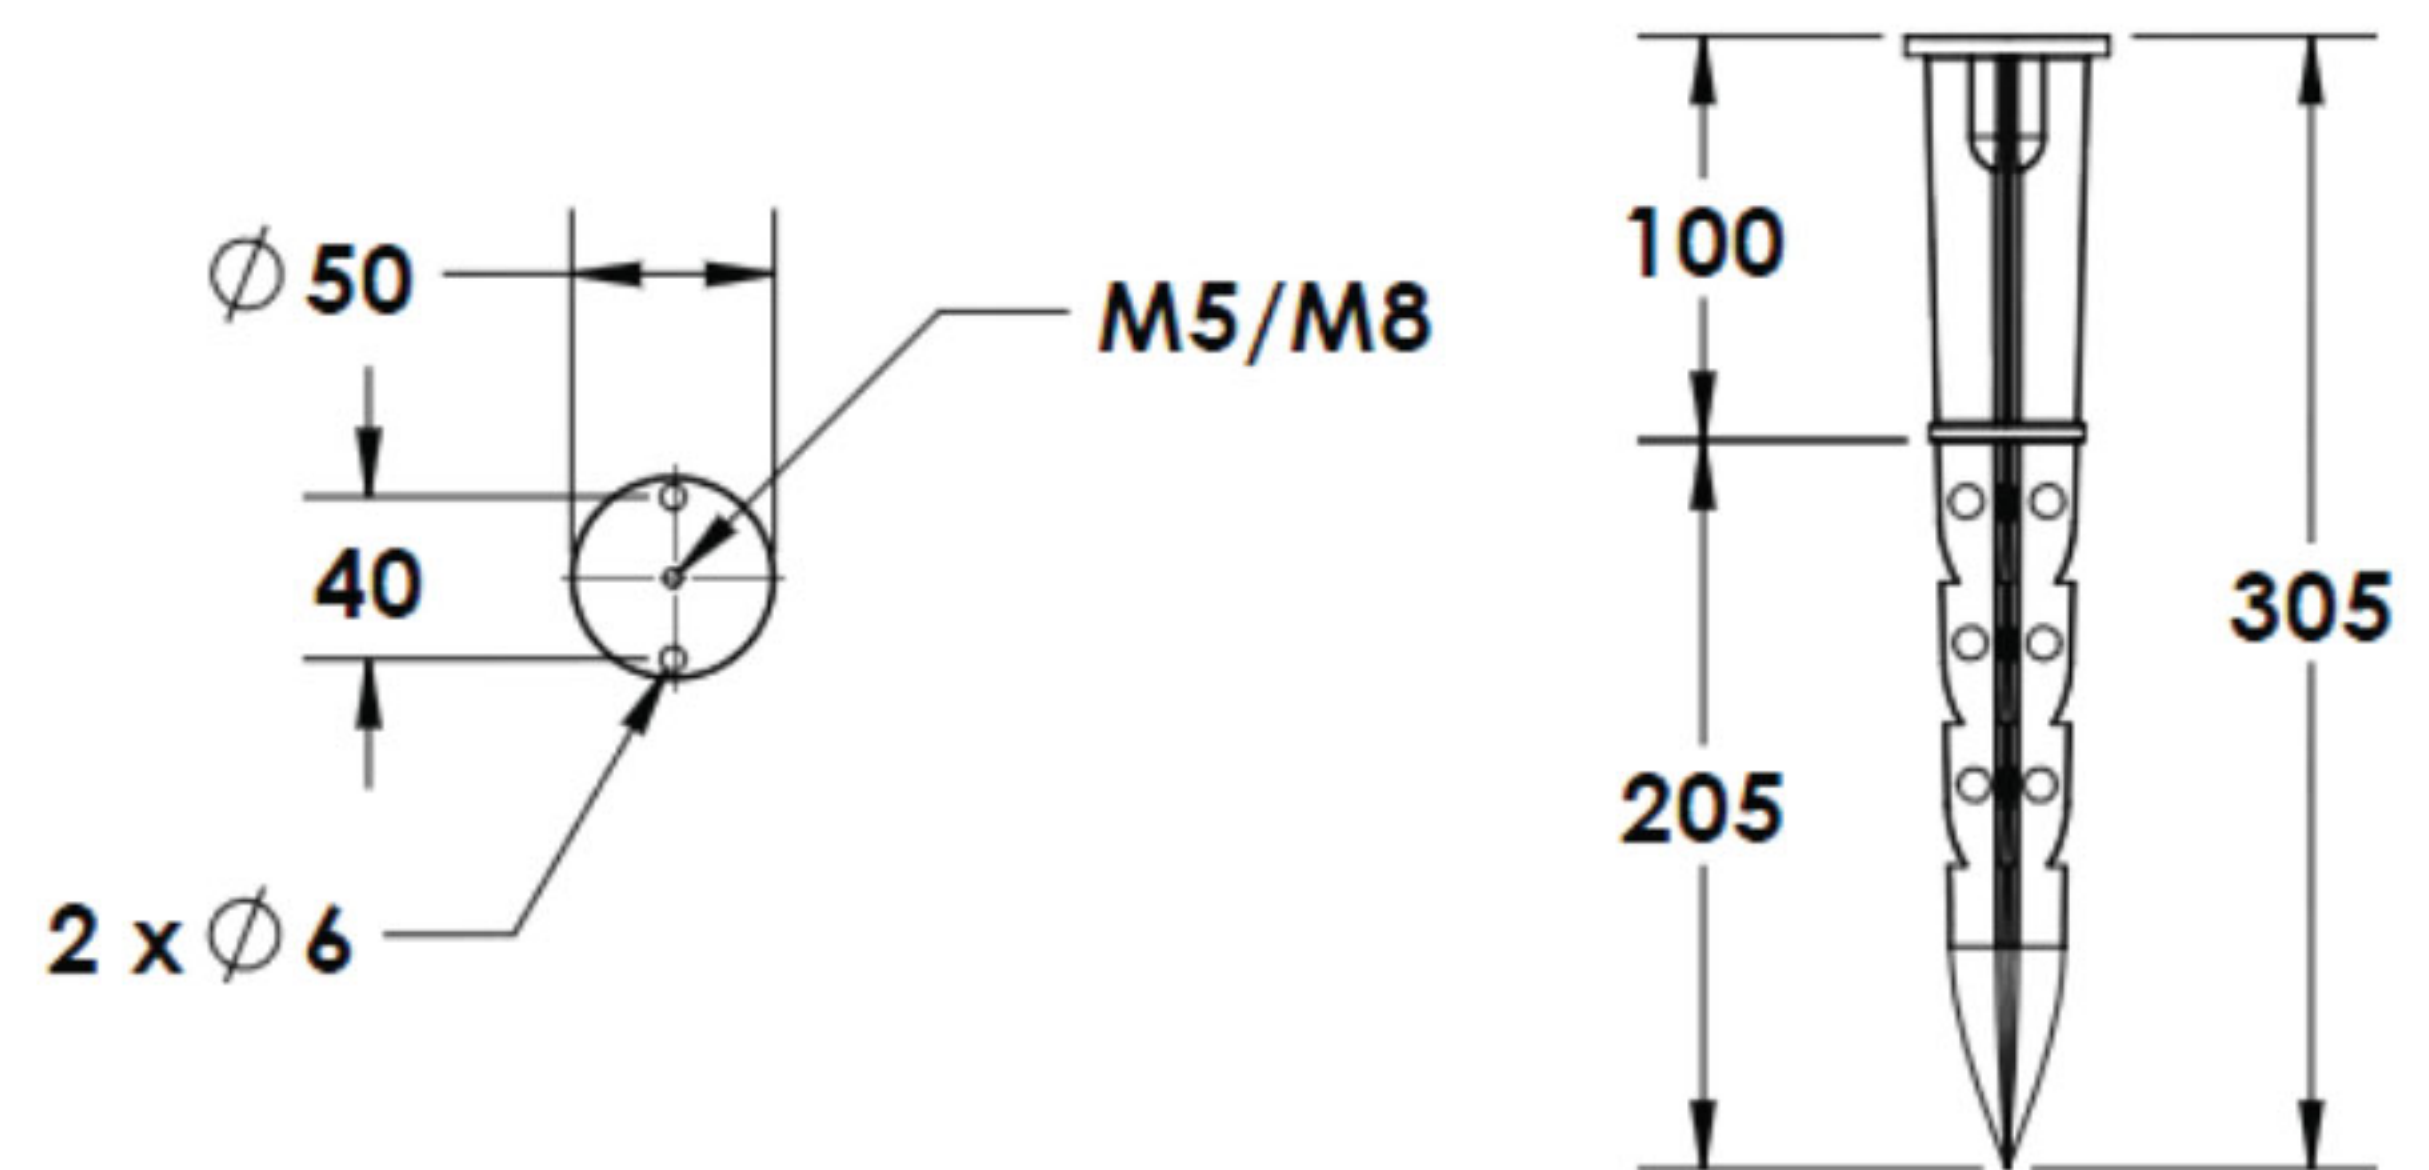

PJL05.3001.22.x.xx

Grünzell®

Mounting Accessories