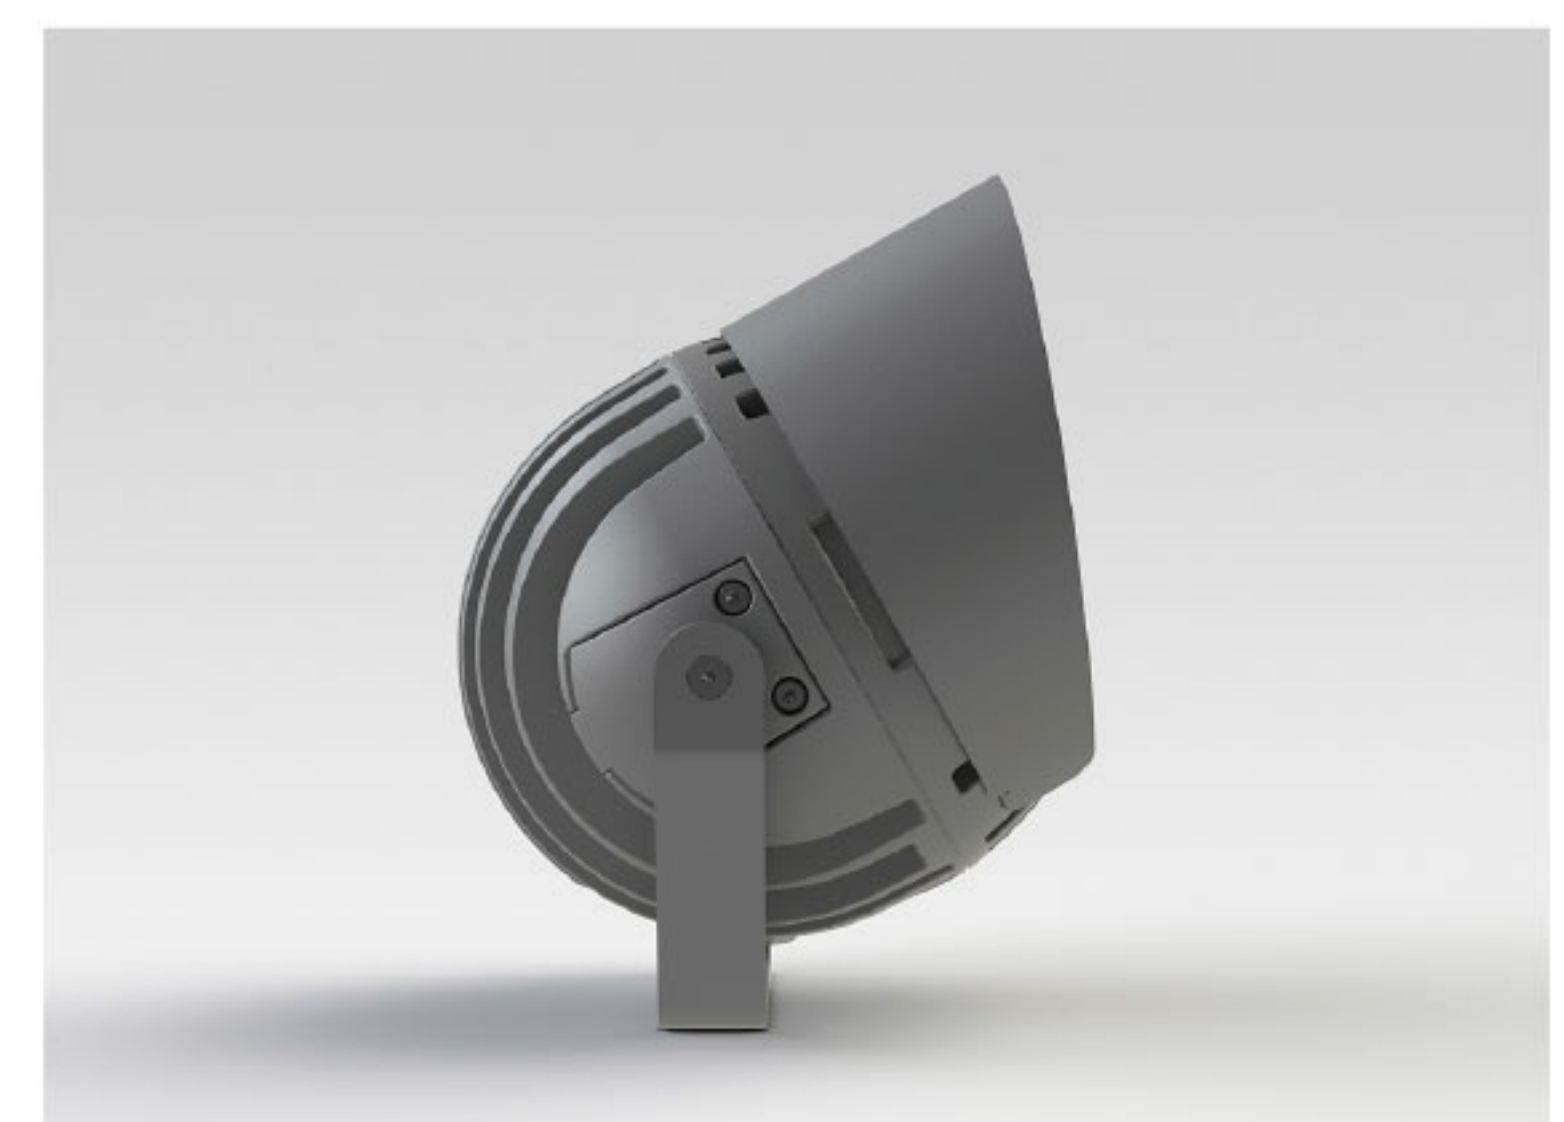

Visor
Powder coated aluminium

P-ACC.C248.VS