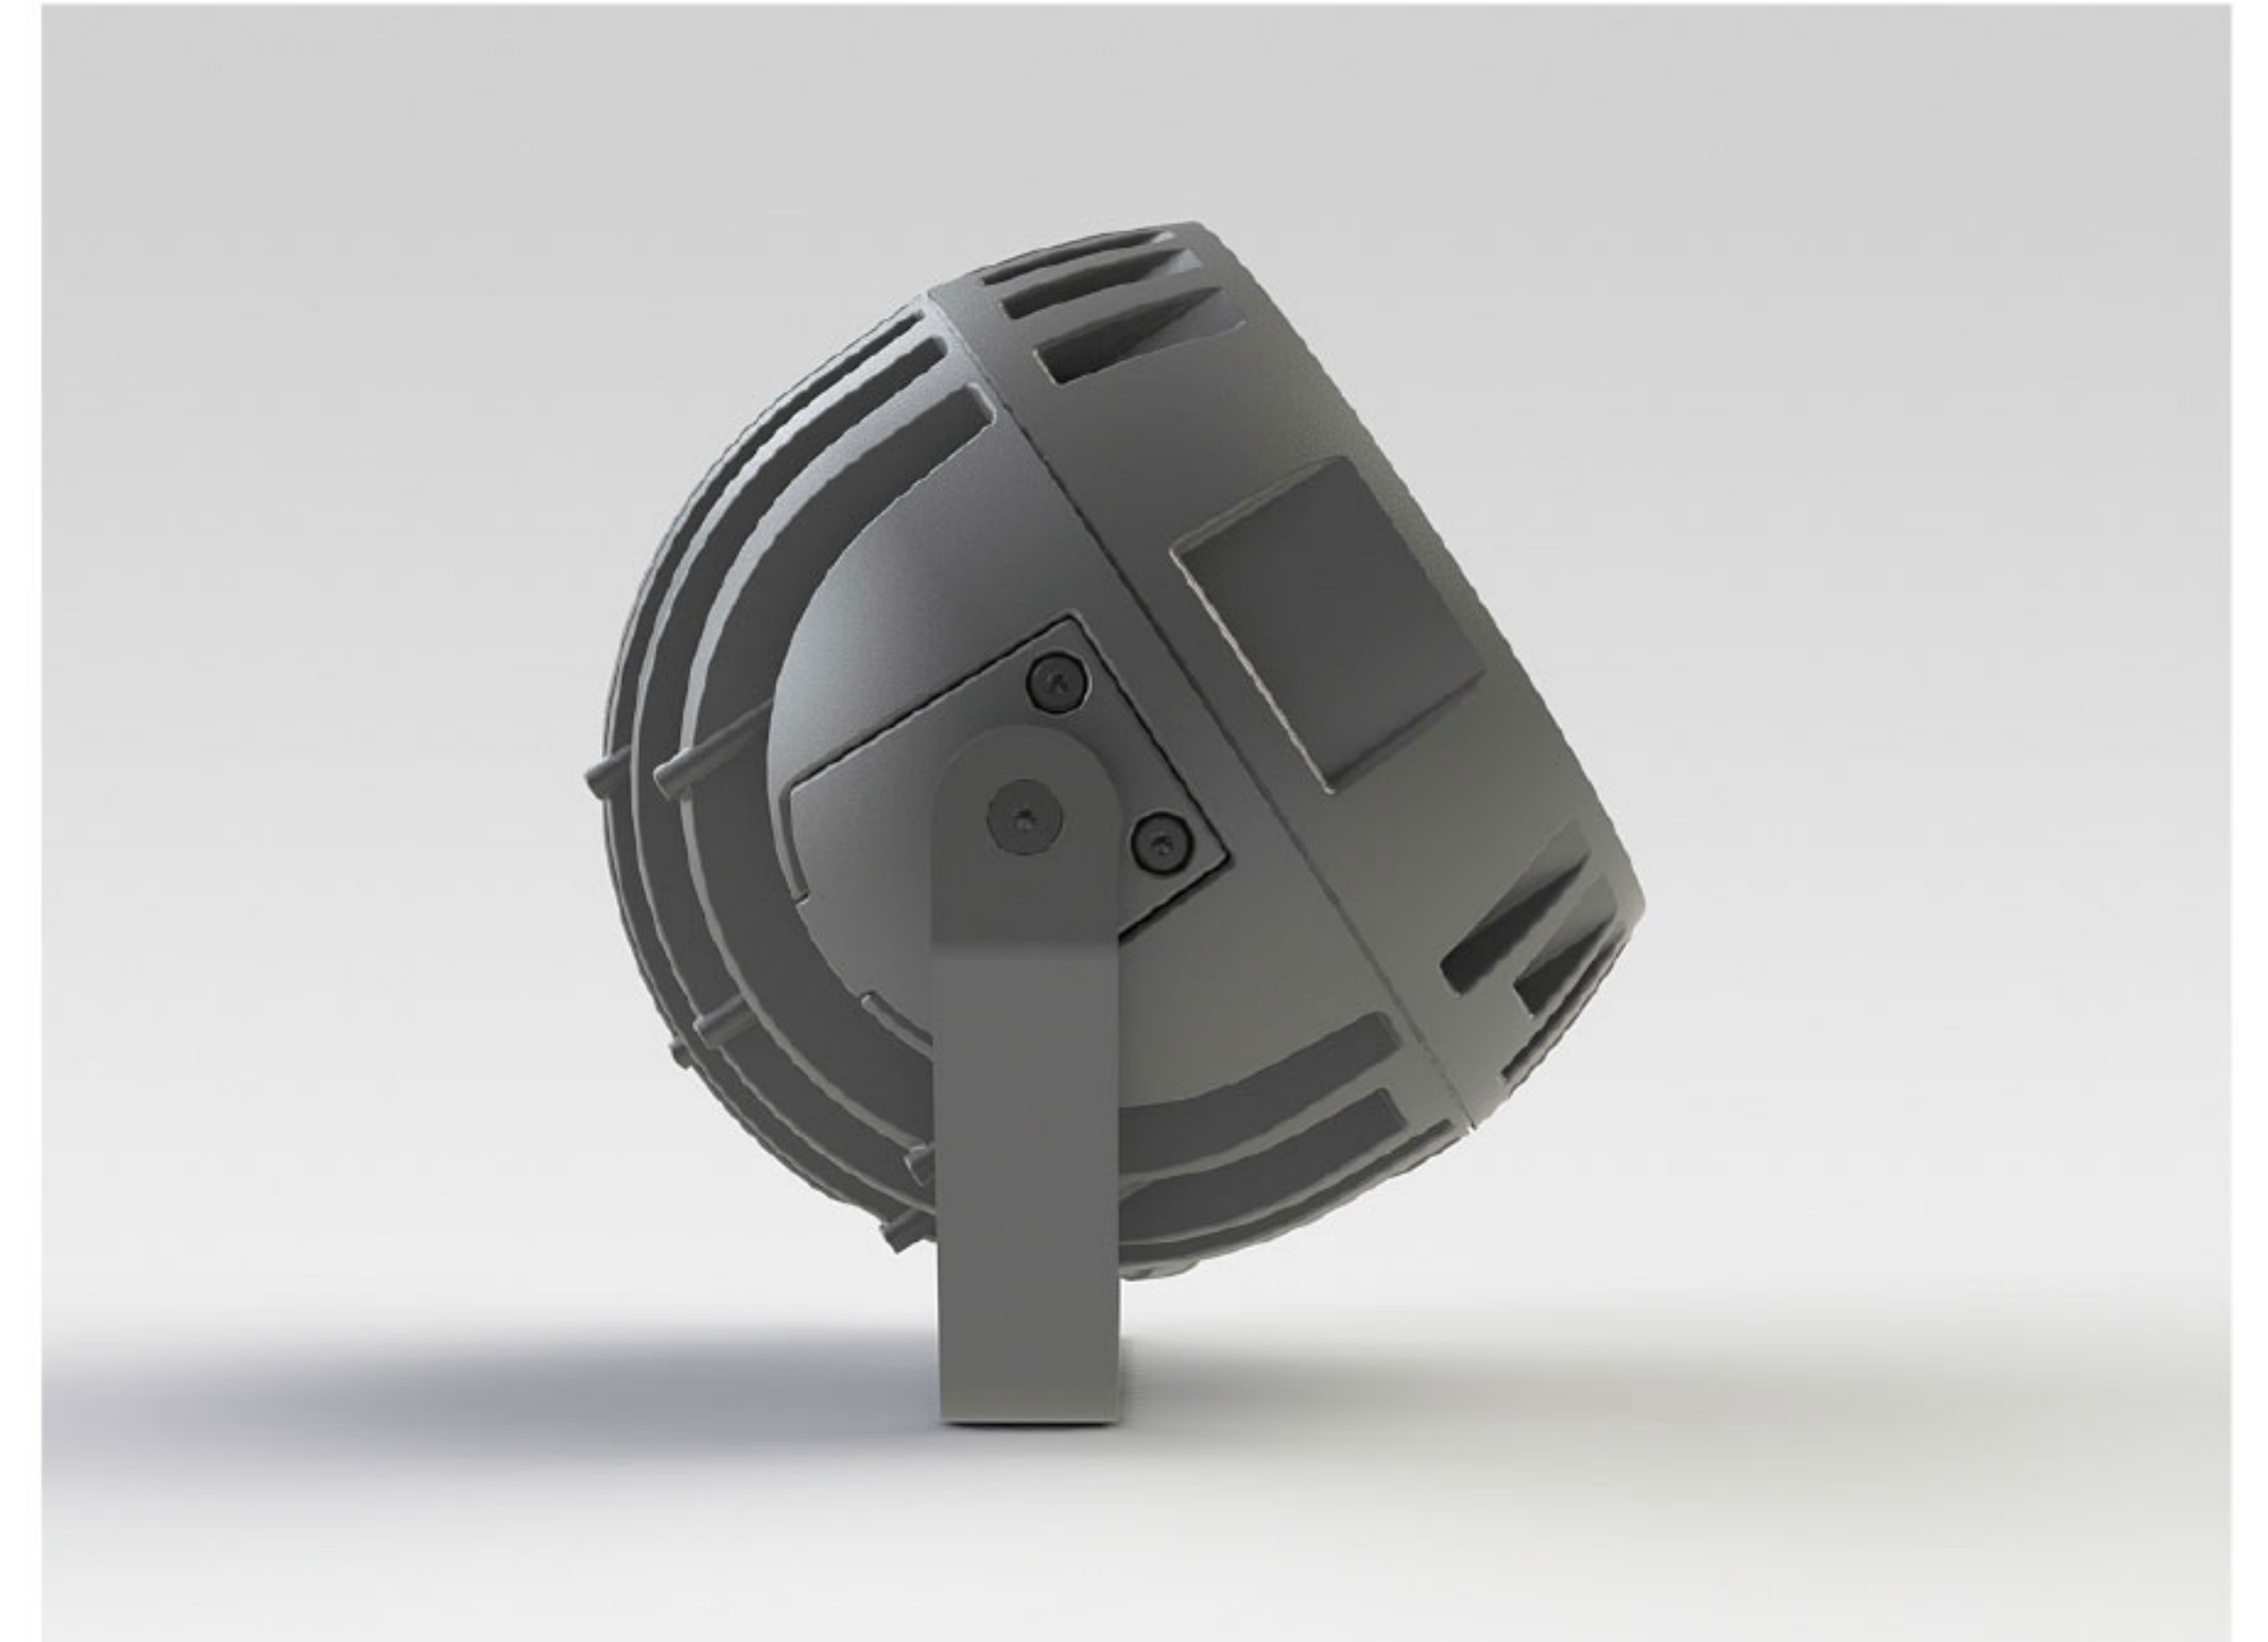

## Description

IP65 Class I LED Projector with remote LED driver. Surface powder coated corrosion resistant die cast aluminium alloy housing. Featured GORE®Vent to protect the internal system from moisture. Silicon rubber gasket and stainless steel 316 screws. Highly specular reflector. Tempered glass cover. COB LED with socket.

|                           |  |
|---------------------------|--|
| <b>Ingress Protection</b> | IP65   |
| <b>Impact Protection</b>  | IK08   |
| <b>Body</b>               | Die cast aluminium alloy                                       |
| <b>Weight</b>             | 1.6kg  |
| <b>Finish</b>             | Power coat finish in white RAL9016, grey RAL9006 or black 9005 |
| <b>Line Voltage</b>       | 100 ~ 270V / 50-60Hz   |
| <b>Electrical Gear</b>    | IP67 LED Driver in a thermally separated compartment           |