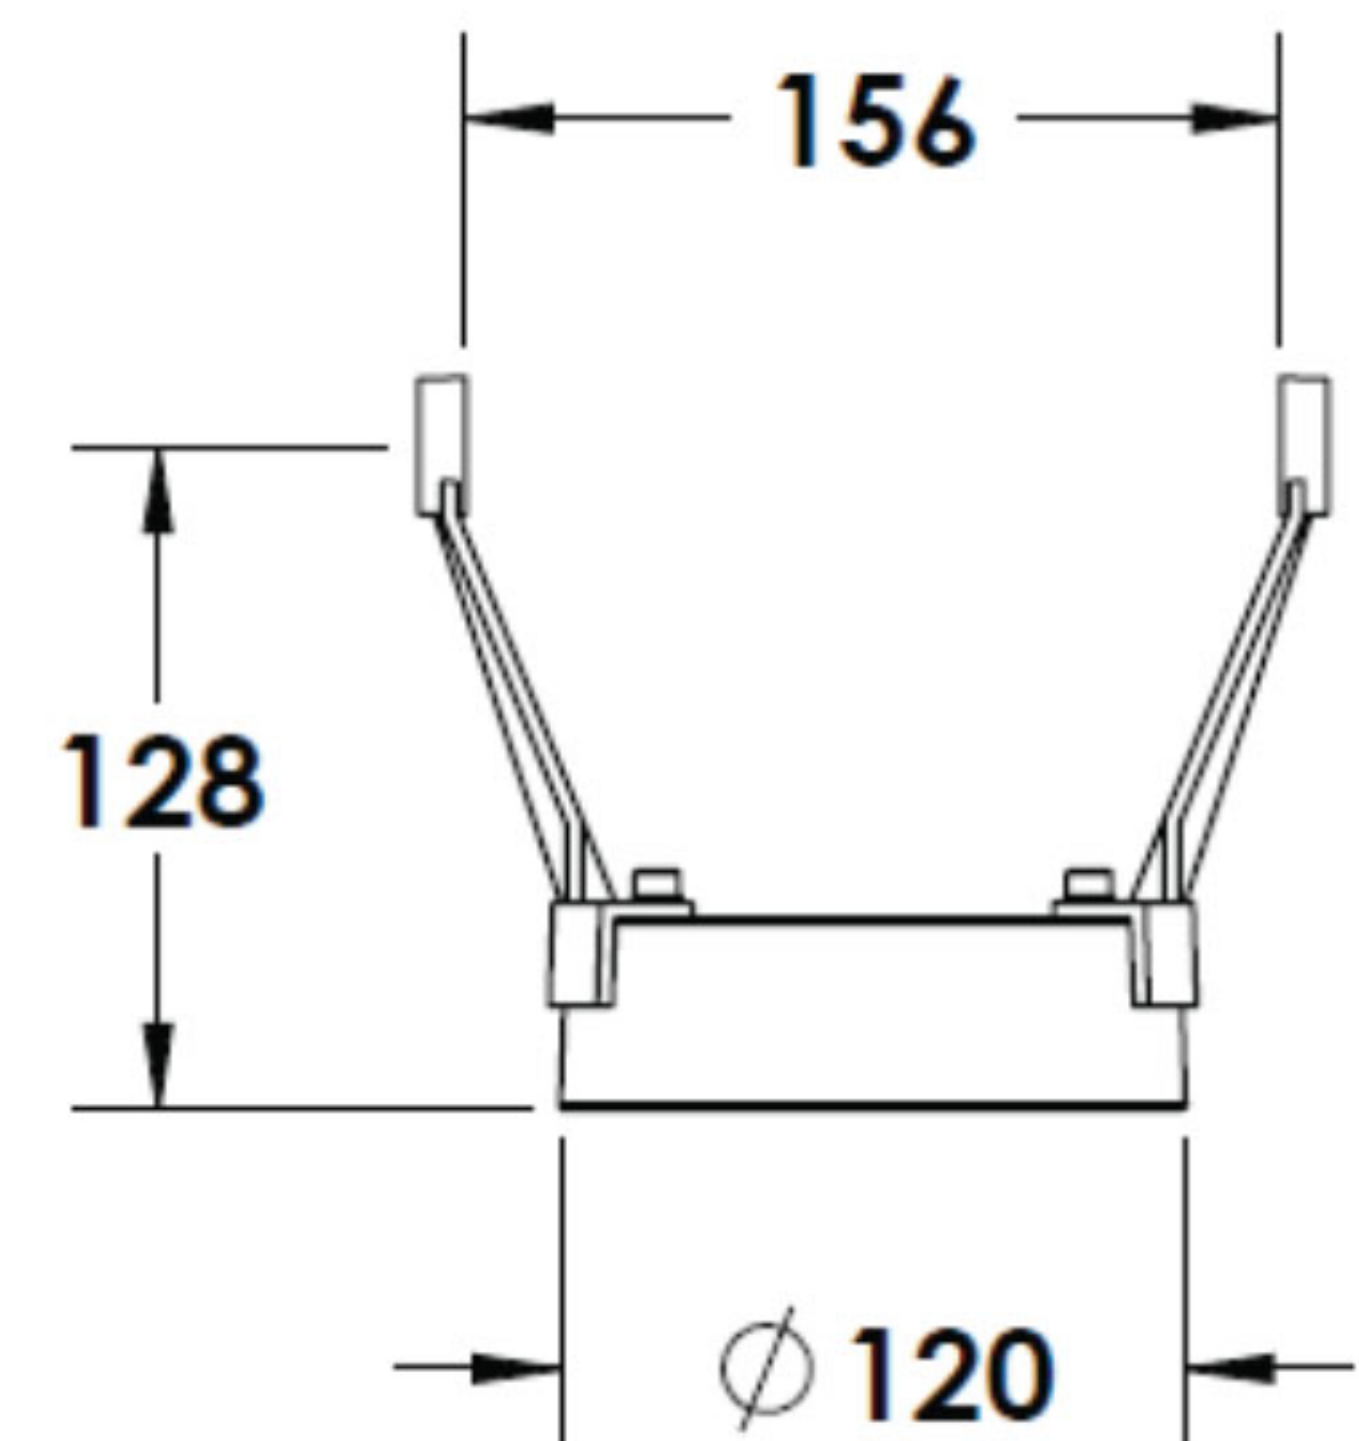

Cast Stirrup
Powder coated die cast aluminium

7210.000.X2.xx