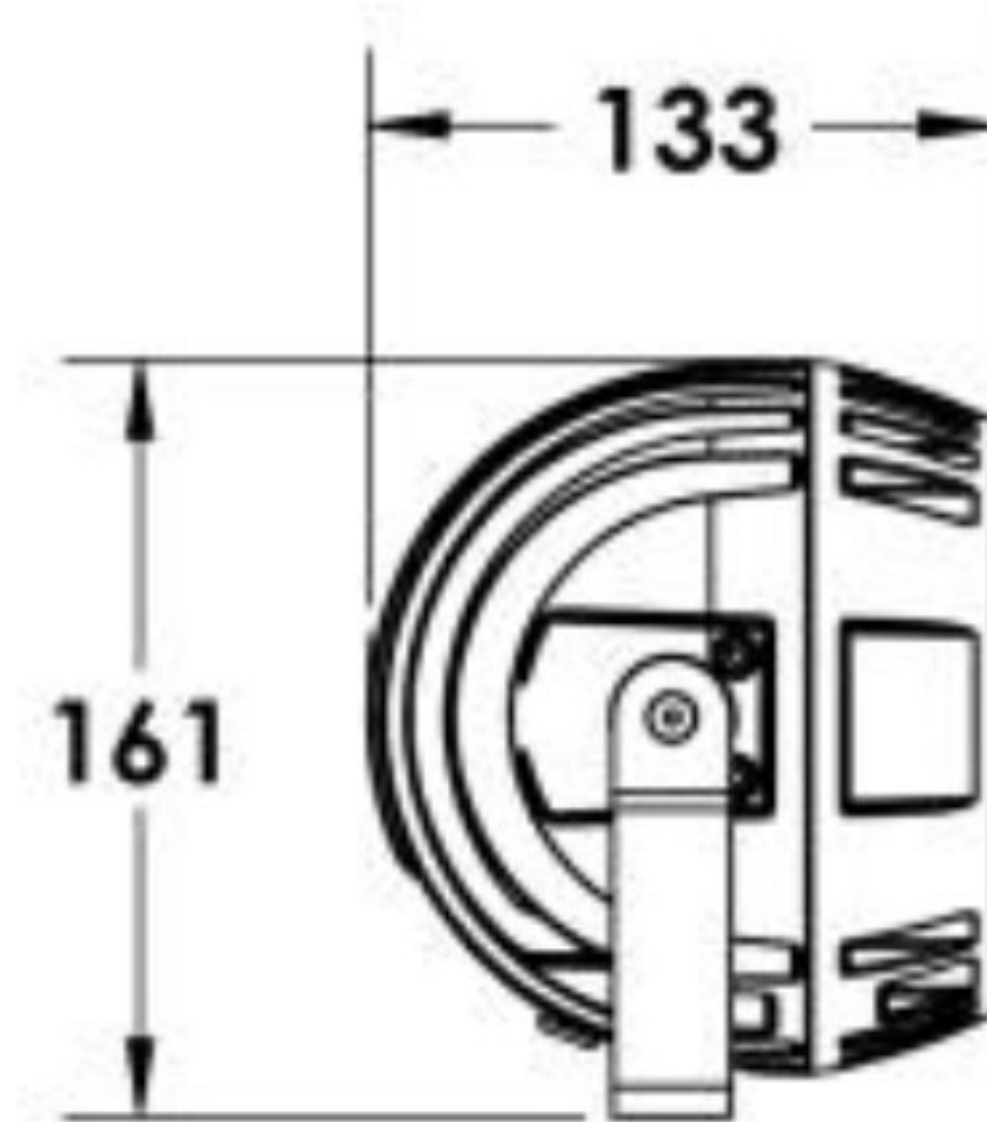

## Description

IP65 Class I LED Projector with remote LED driver. Surface powder coated corrosion resistant die cast aluminium alloy housing. Featured GORE®Vent to protect the internal system from moisture. Silicon rubber gasket and stainless steel 316 screws. Highly specular reflector. Tempered glass cover. COB LED with socket.

|                           |         |
|---------------------------|---------|
| <b>LED Lamp</b>           | 1       |
| <b>Luminous Flux</b>      | 1865 lm |
| <b>Colour temperature</b> | 3000K   |
| <b>CRI</b>                | 80      |
| <b>Nominal Power</b>      | 14W     |
| <b>Beam Angle</b>         | 22°     |