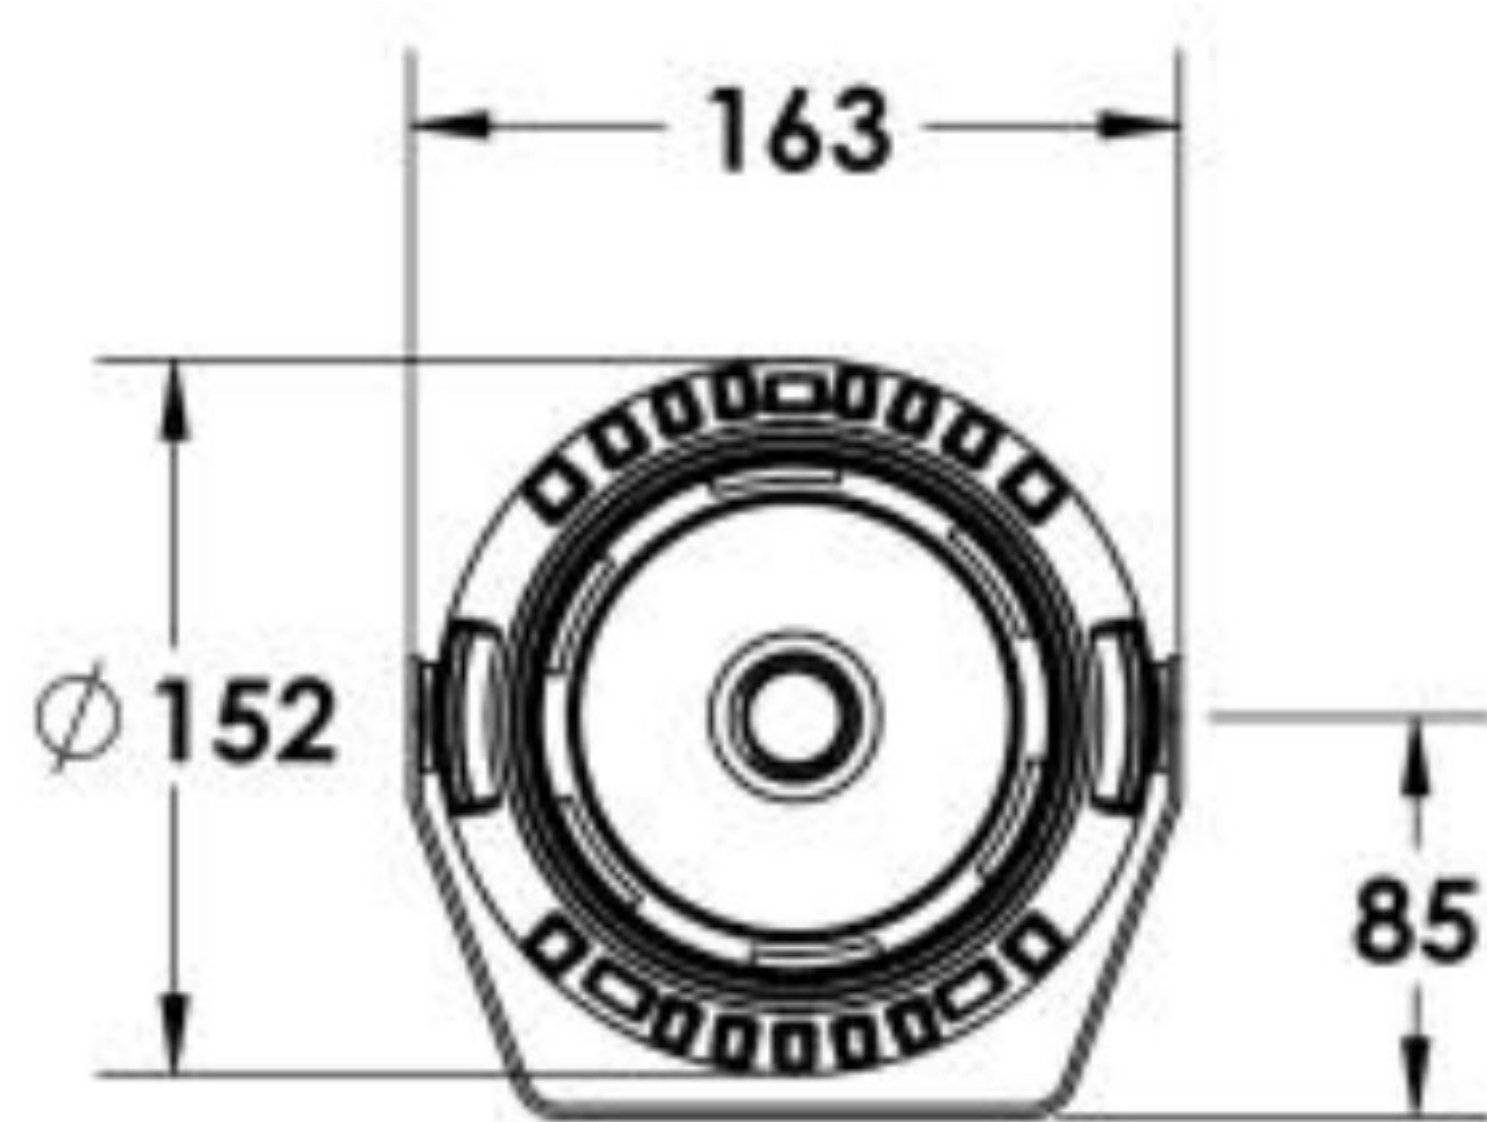

## Description

IP65 Class I LED Projector with remote LED driver. Surface powder coated corrosion resistant die cast aluminium alloy housing. Featured GORE®Vent to protect the internal system from moisture. Silicon rubber gasket and stainless steel 316 screws. Highly specular reflector. Tempered glass cover. COB LED with socket.