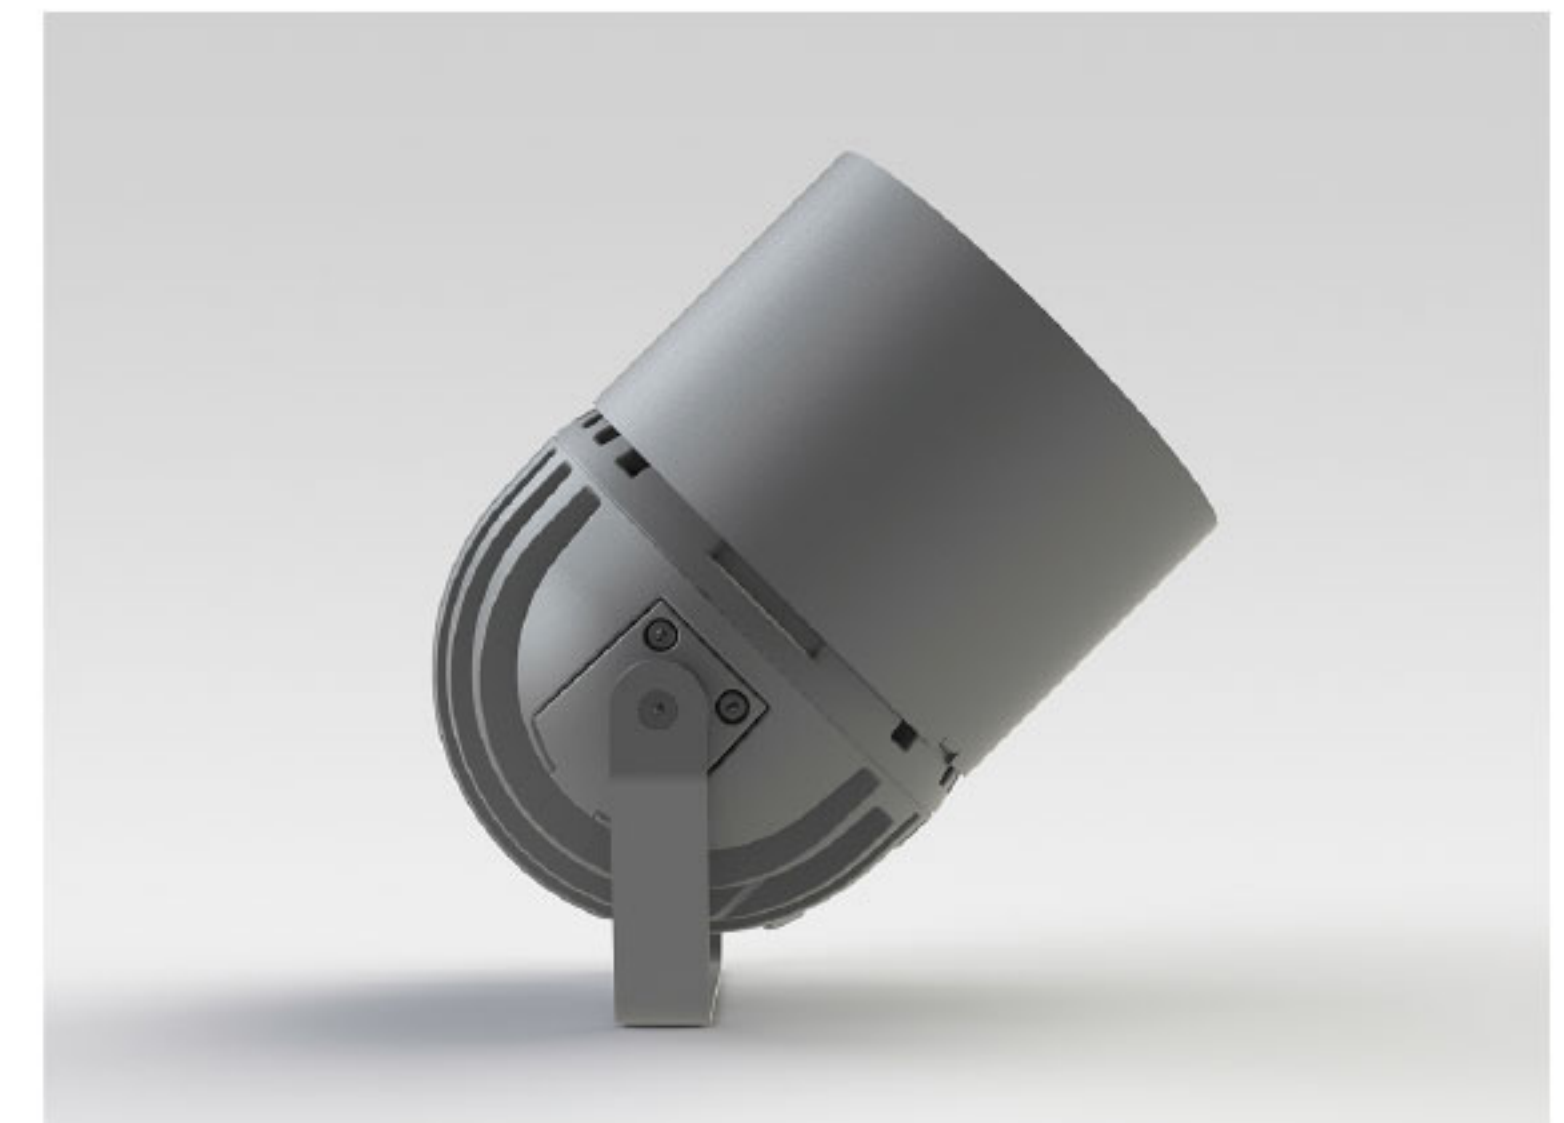

PJL05.3001.22.x.xx

Grünzell®

Optical Accessories

Snoot
Powder coated aluminium

P-ACC.C248.SS