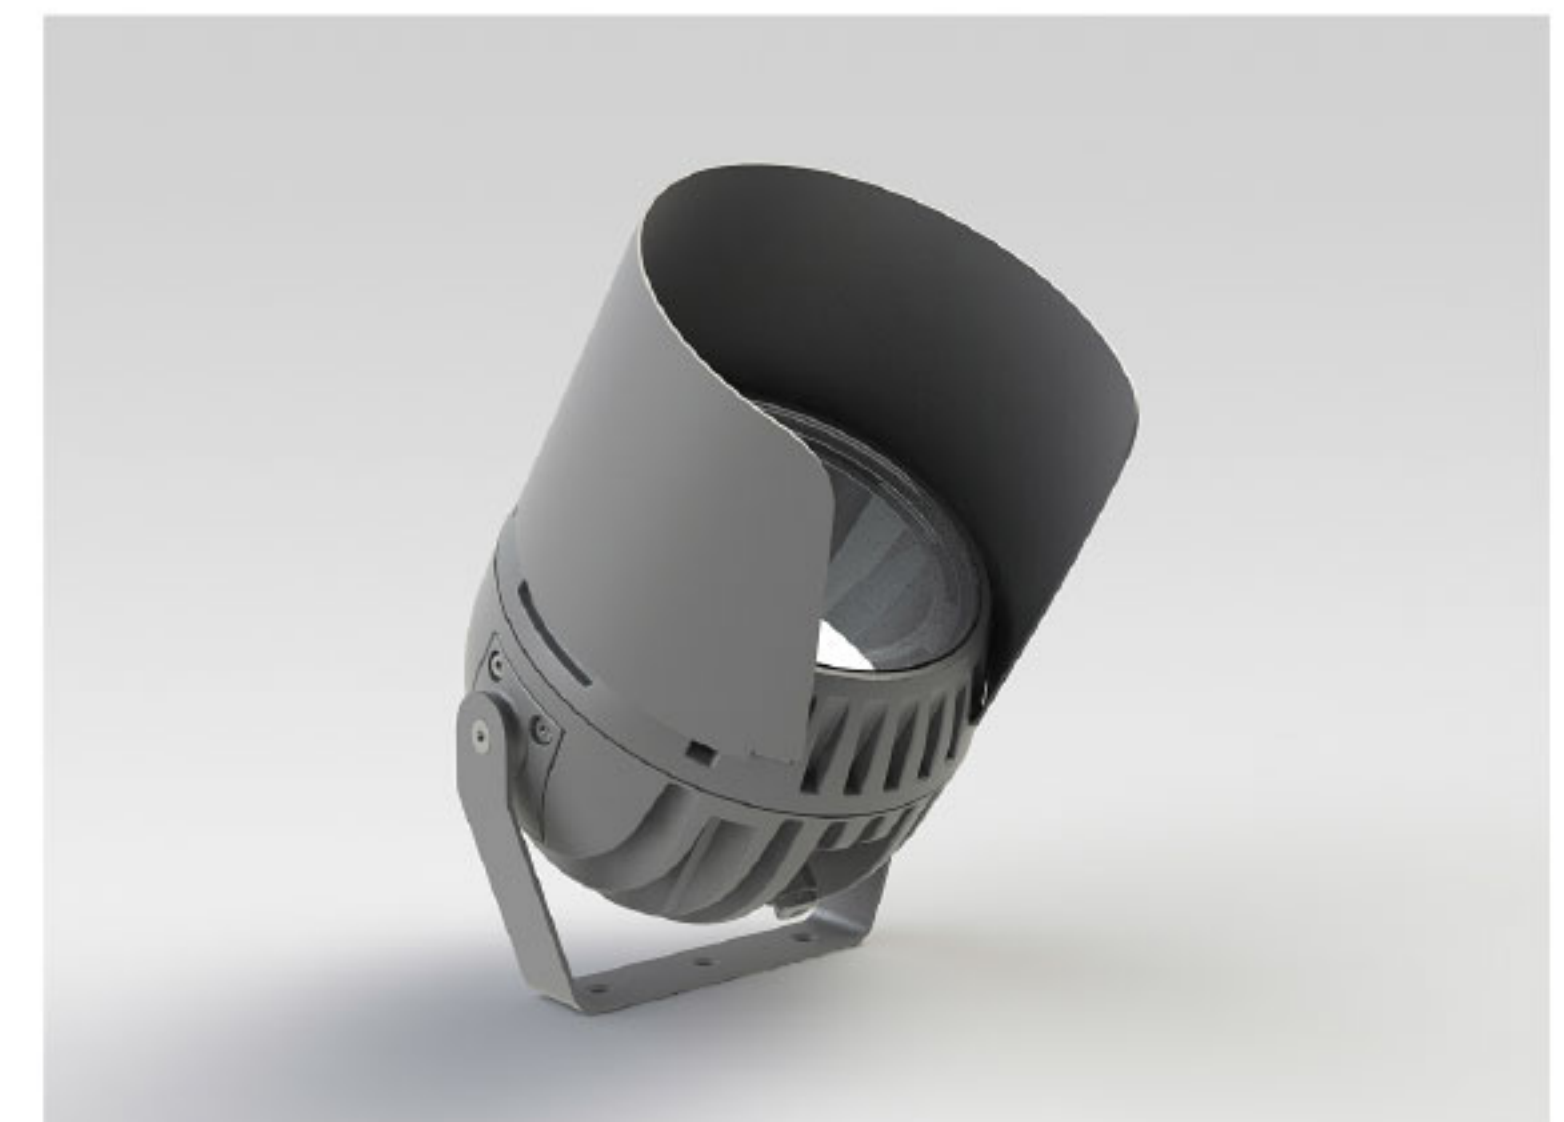

## Description

IP65 Class I LED Projector with remote LED driver. Surface powder coated corrosion resistant die cast aluminium alloy housing. Featured GORE®Vent to protect the internal system from moisture. Silicon rubber gasket and stainless steel 316 screws. Highly specular reflector. Tempered glass cover. COB LED with socket.

## Optical Accessories

Snoot  
Powder coated aluminium

P-ACC.C248.SS

Glare Shield  
Powder coated aluminium

P-ACC.C248.GS

Visor  
Powder coated aluminium

P-ACC.C248.VS