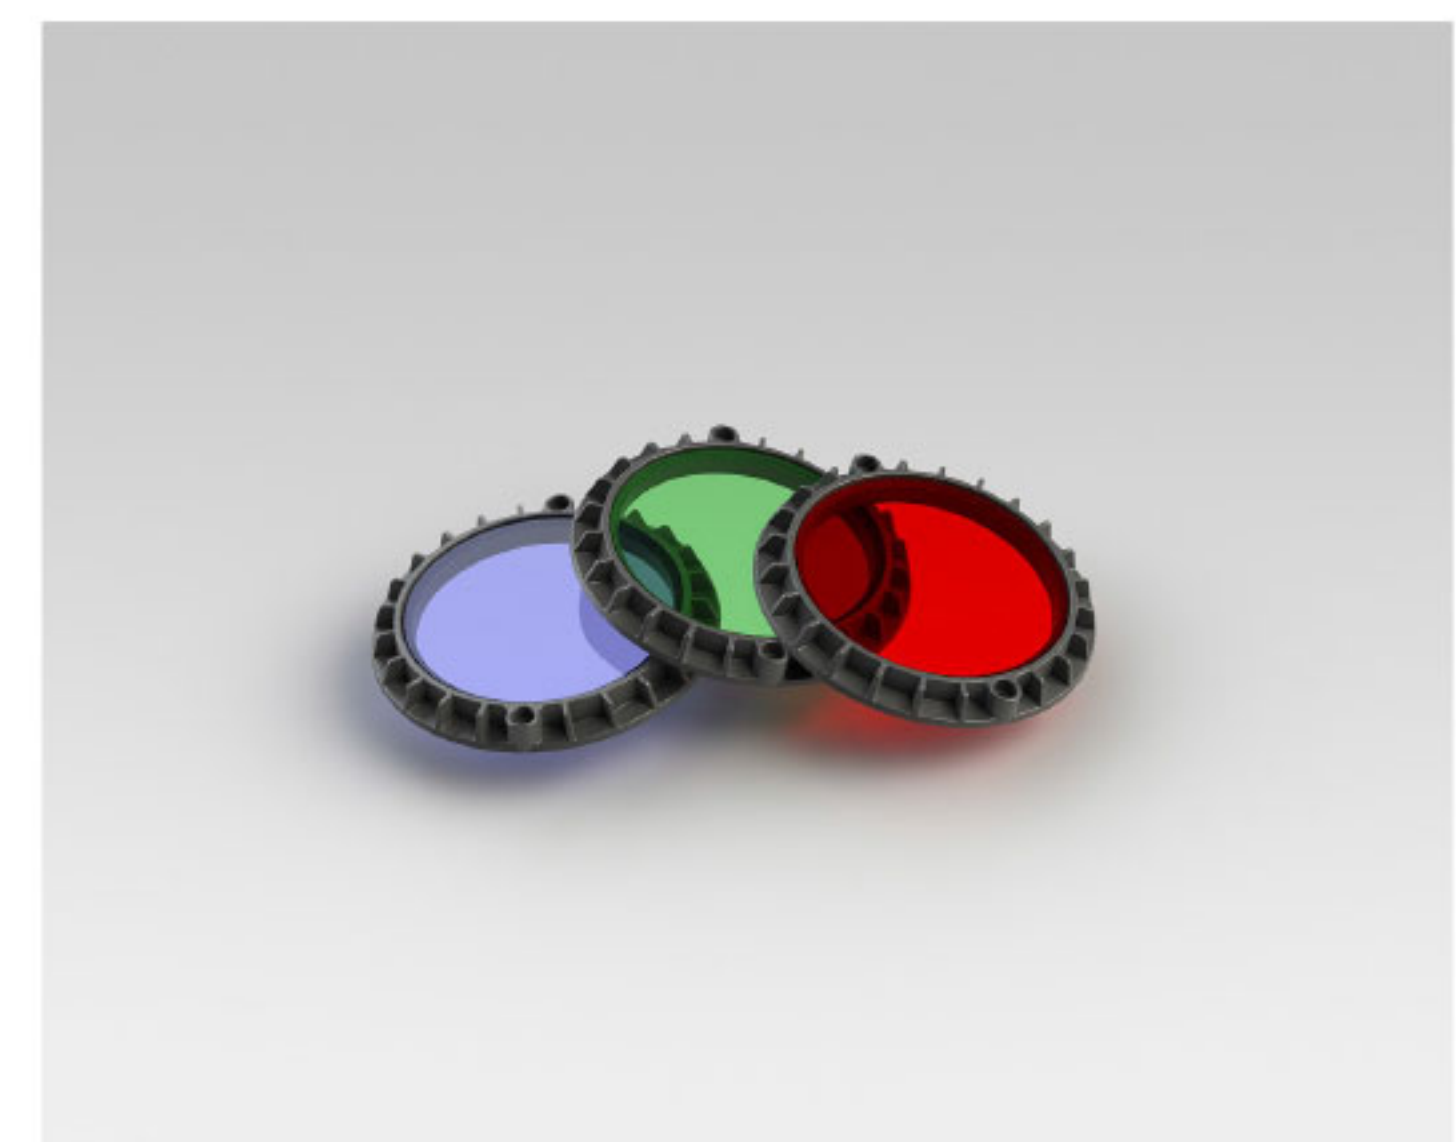

## Optical Accessories

Linear Spreading Lens  
Tempered Borosilicate Glass

P-ACC.B228.SL

Glass Colour Filter (Red, Green or Blue)  
other colour on request

P-ACC.B228.GF

IP65 Driver Box (for remote driver operation)  
Powder coated aluminium