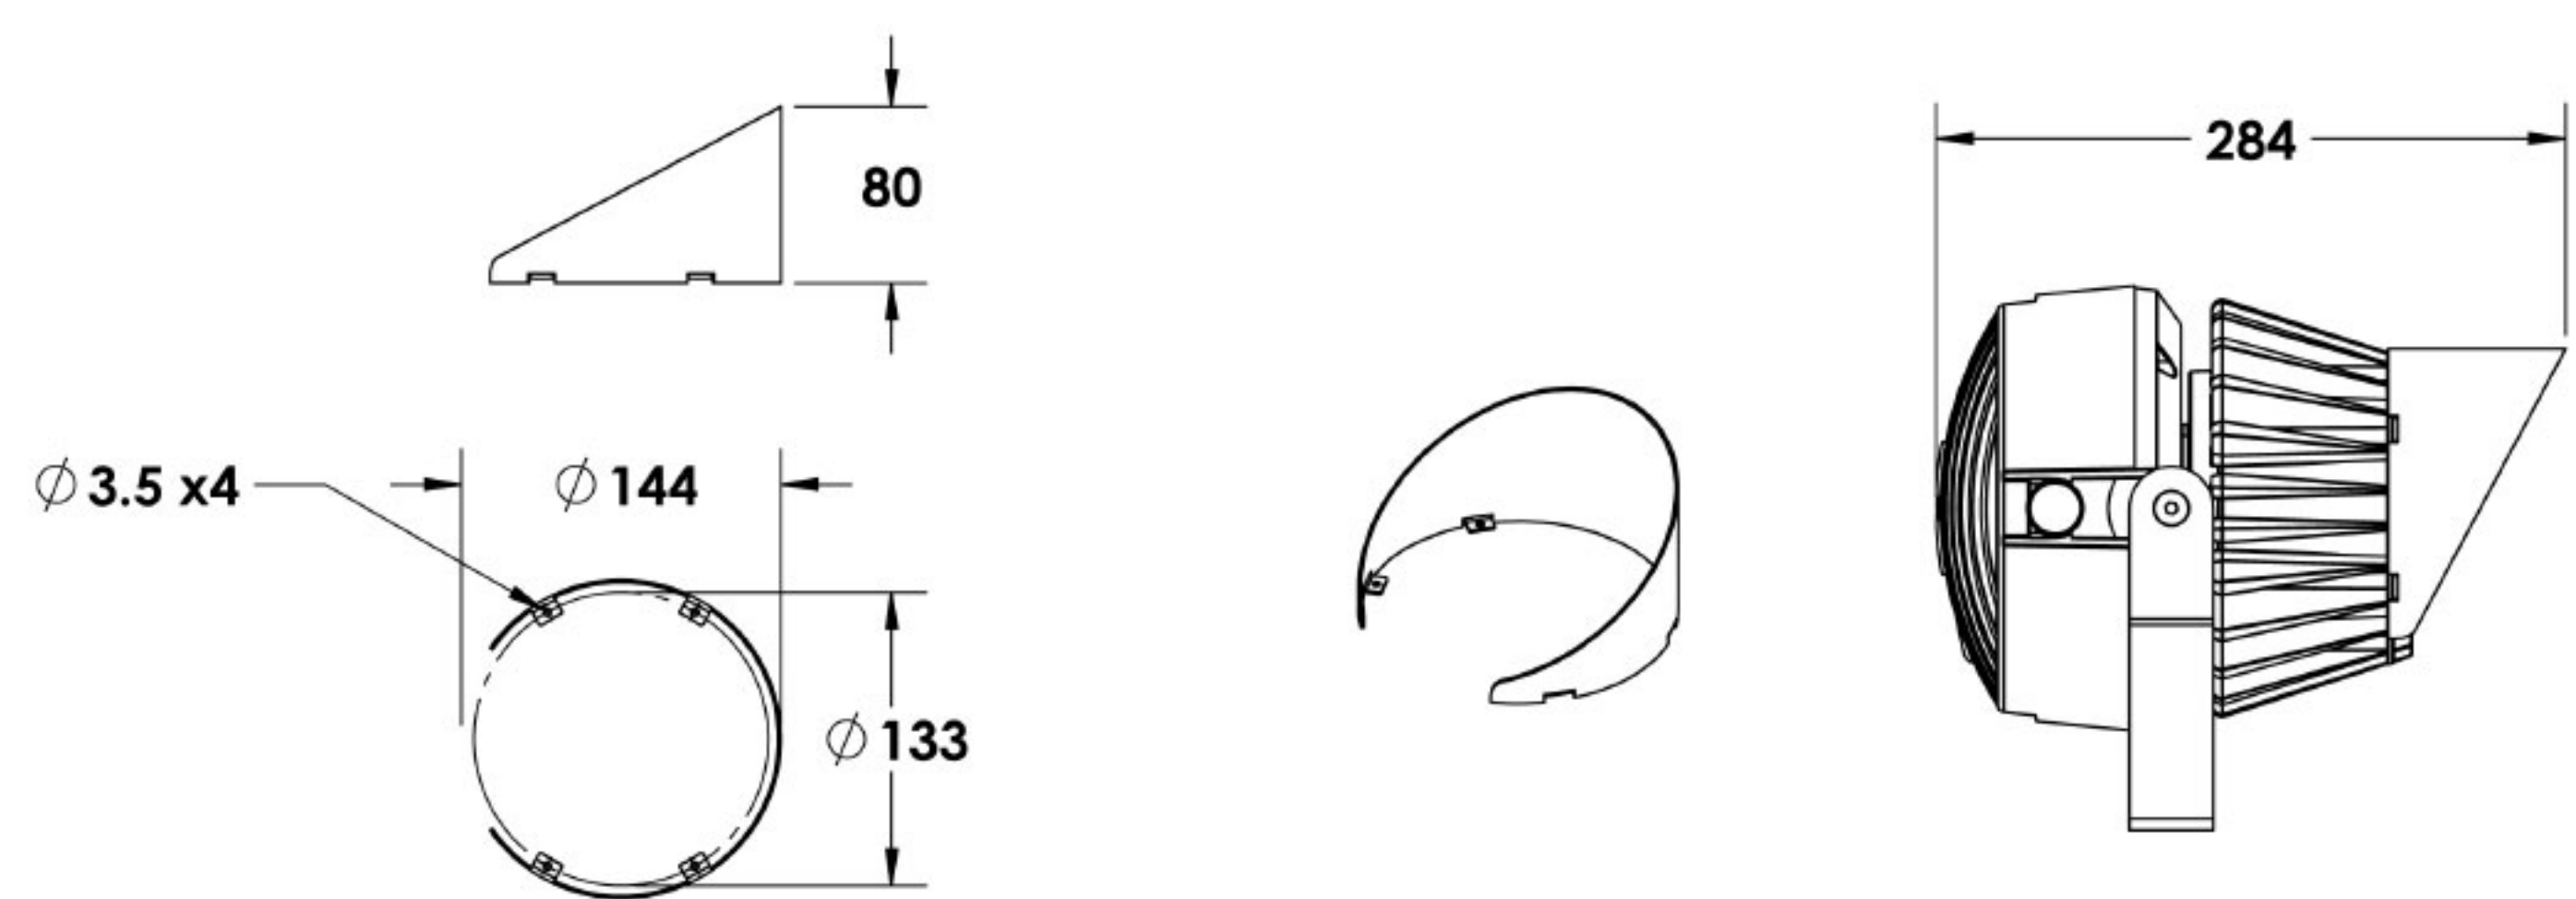

Visor
Powder coated die cast aluminium

P-ACC.B228.VS