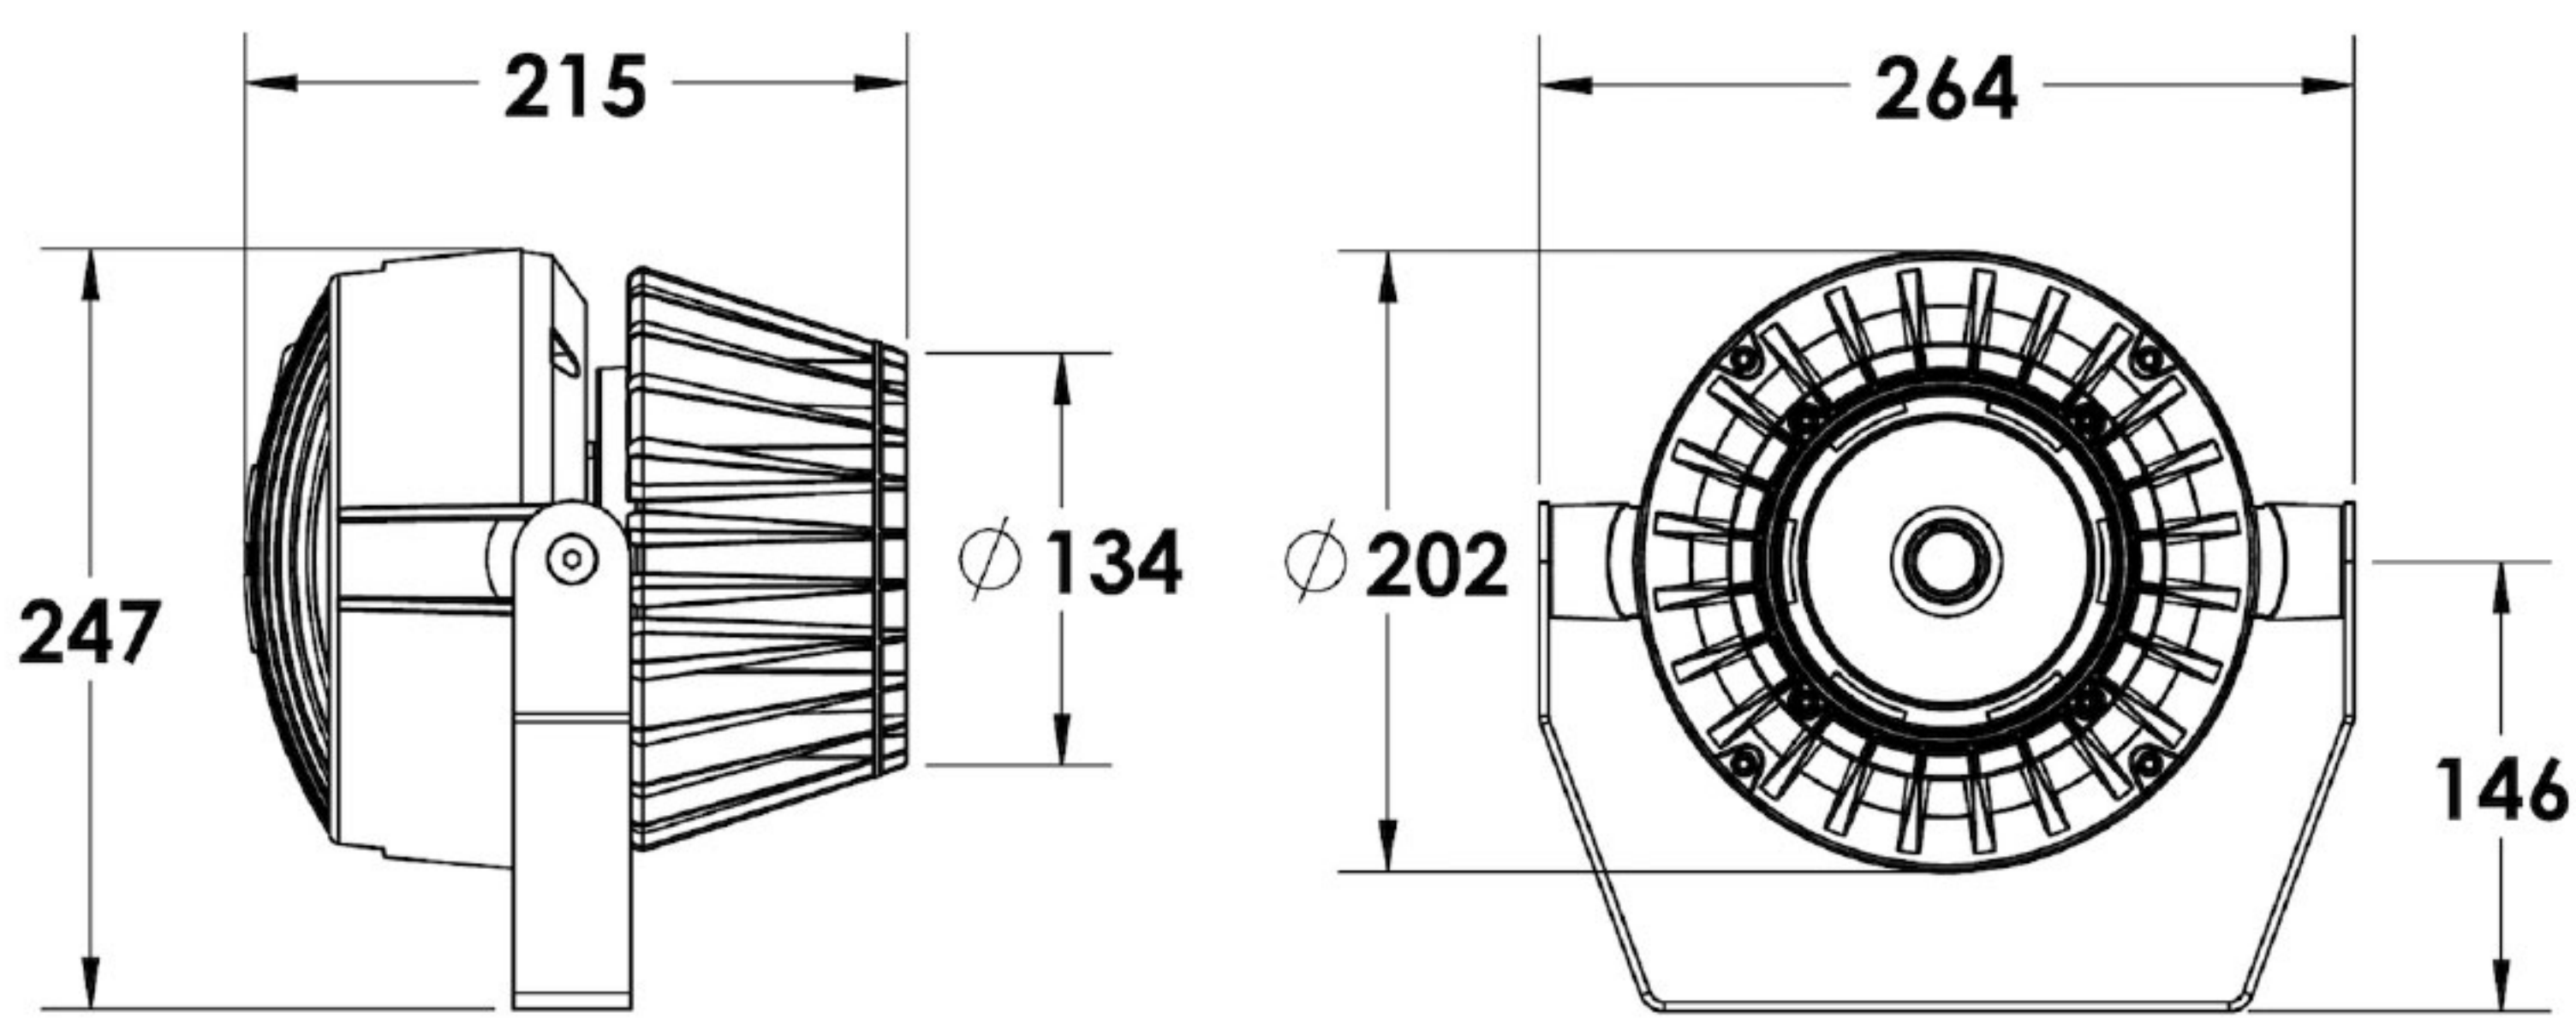

## Description

IP65 Class I LED Projector with built in LED driver compartment thermally separated in a surface powder coated corrosion resistant die cast aluminium alloy housing. Featured GORE®Vent to protect the internal system from moisture. Silicon rubber gasket and stainless steel 316 screws. Highly specular reflector. Tempered glass cover. COB LED with socket.