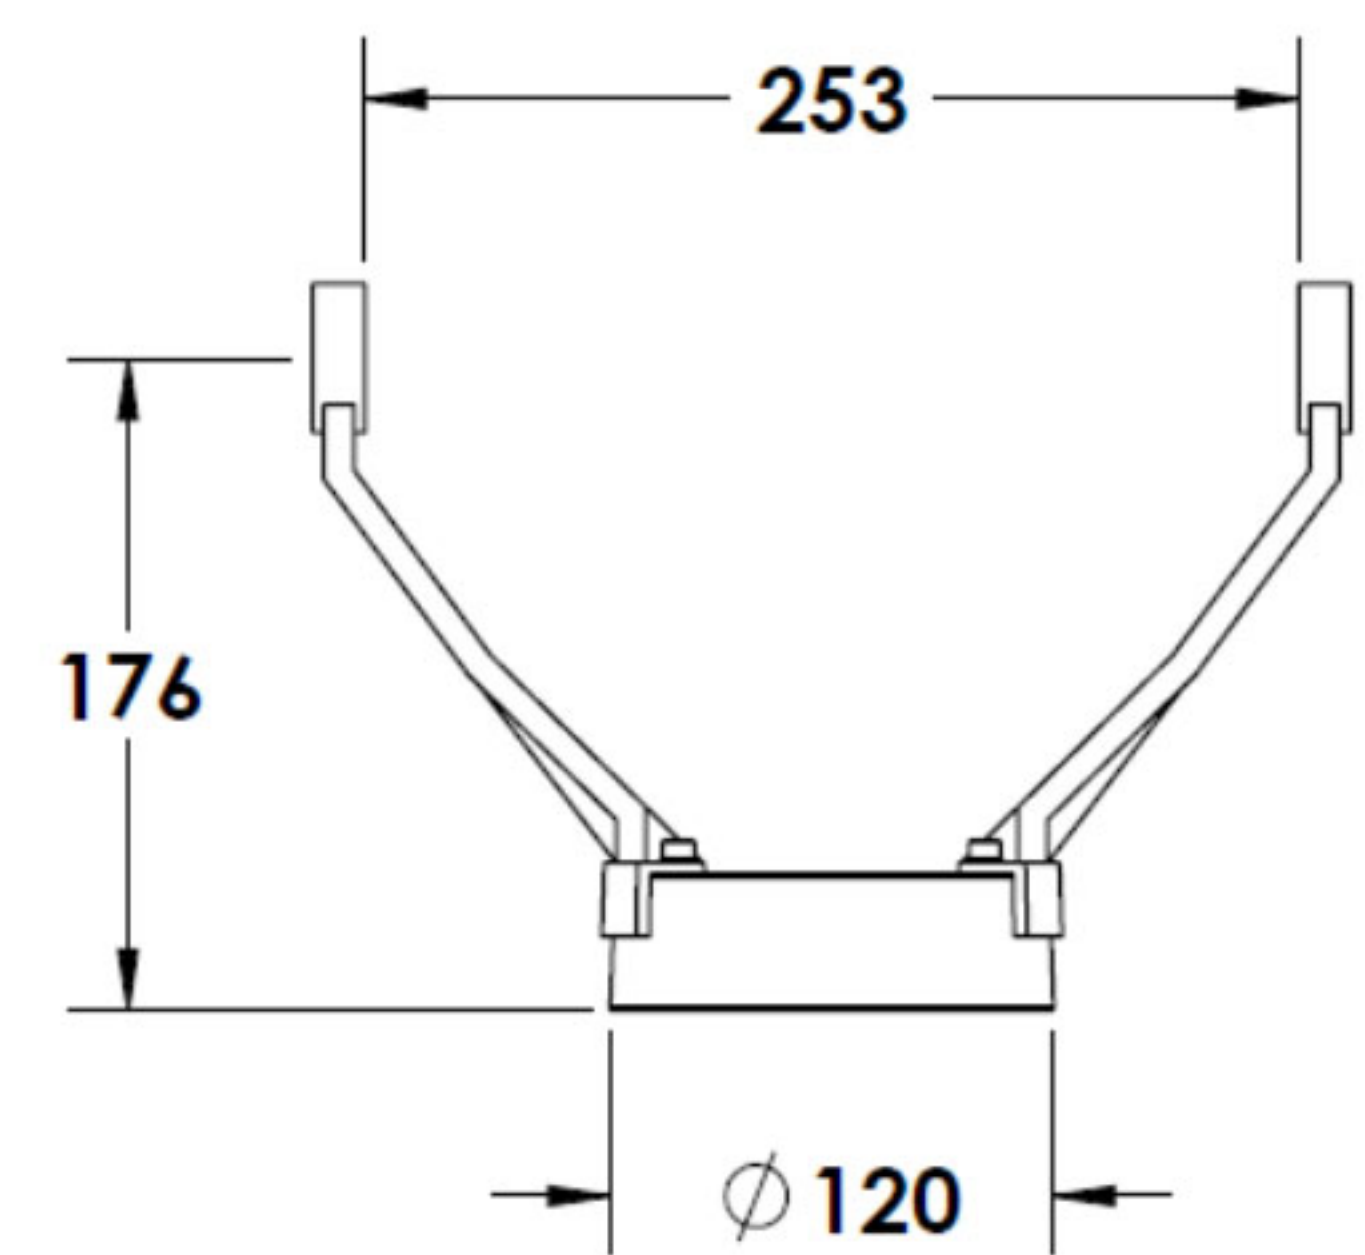

Cast Stirrup
Powder coated die cast aluminium

7220.000.X2.xx