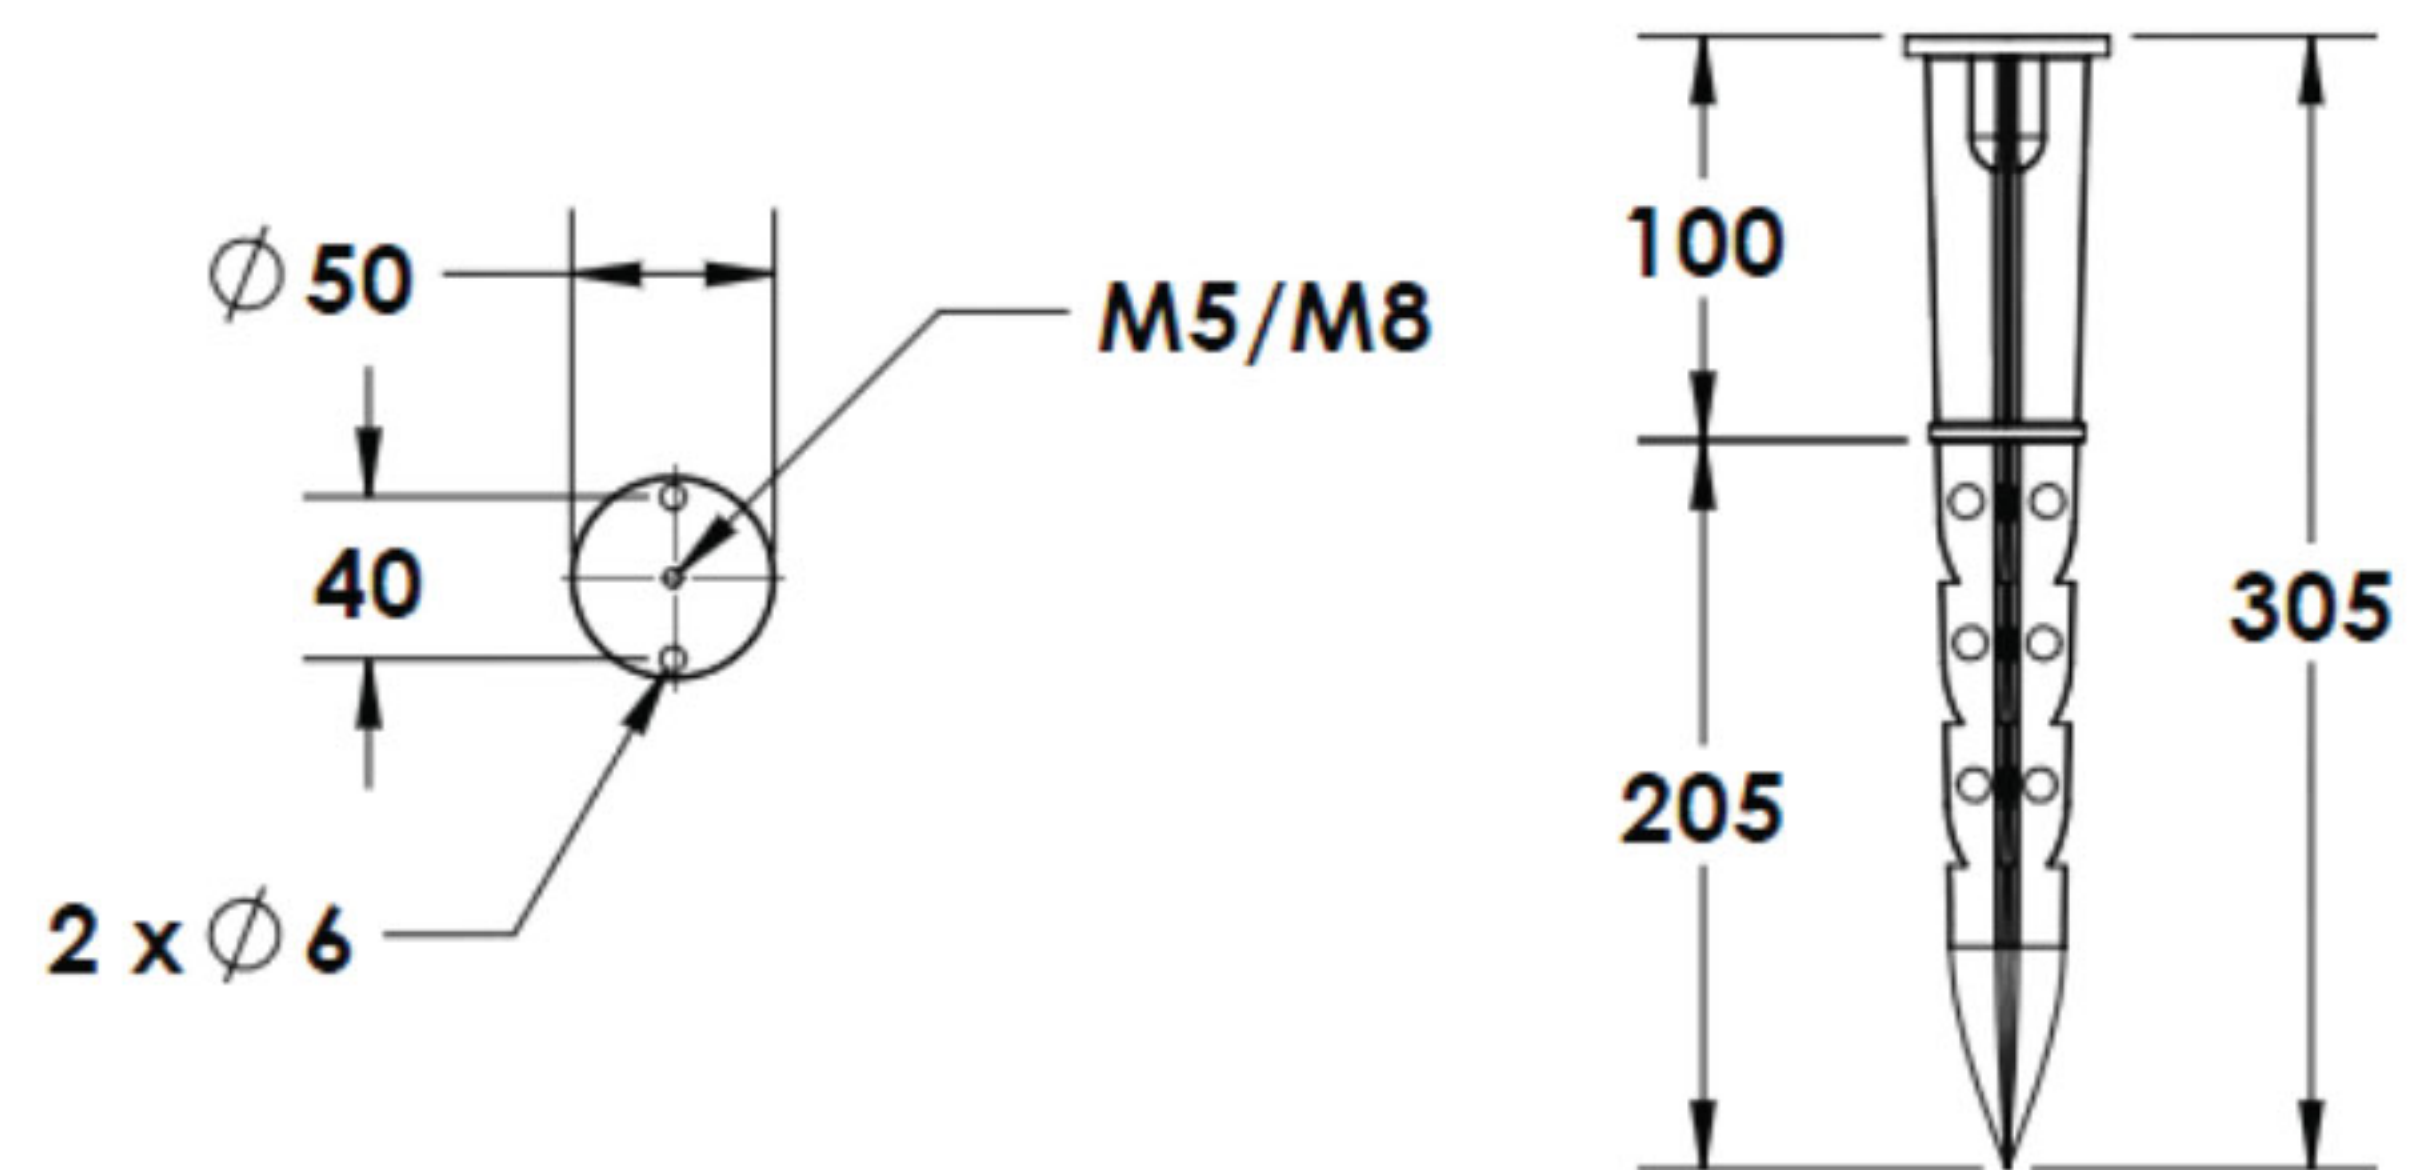

PJL03.2704.09.x.xx

Grünzell®

Mounting Accessories

Ground Spike
Powder coated die cast aluminium

7228.005.01.02