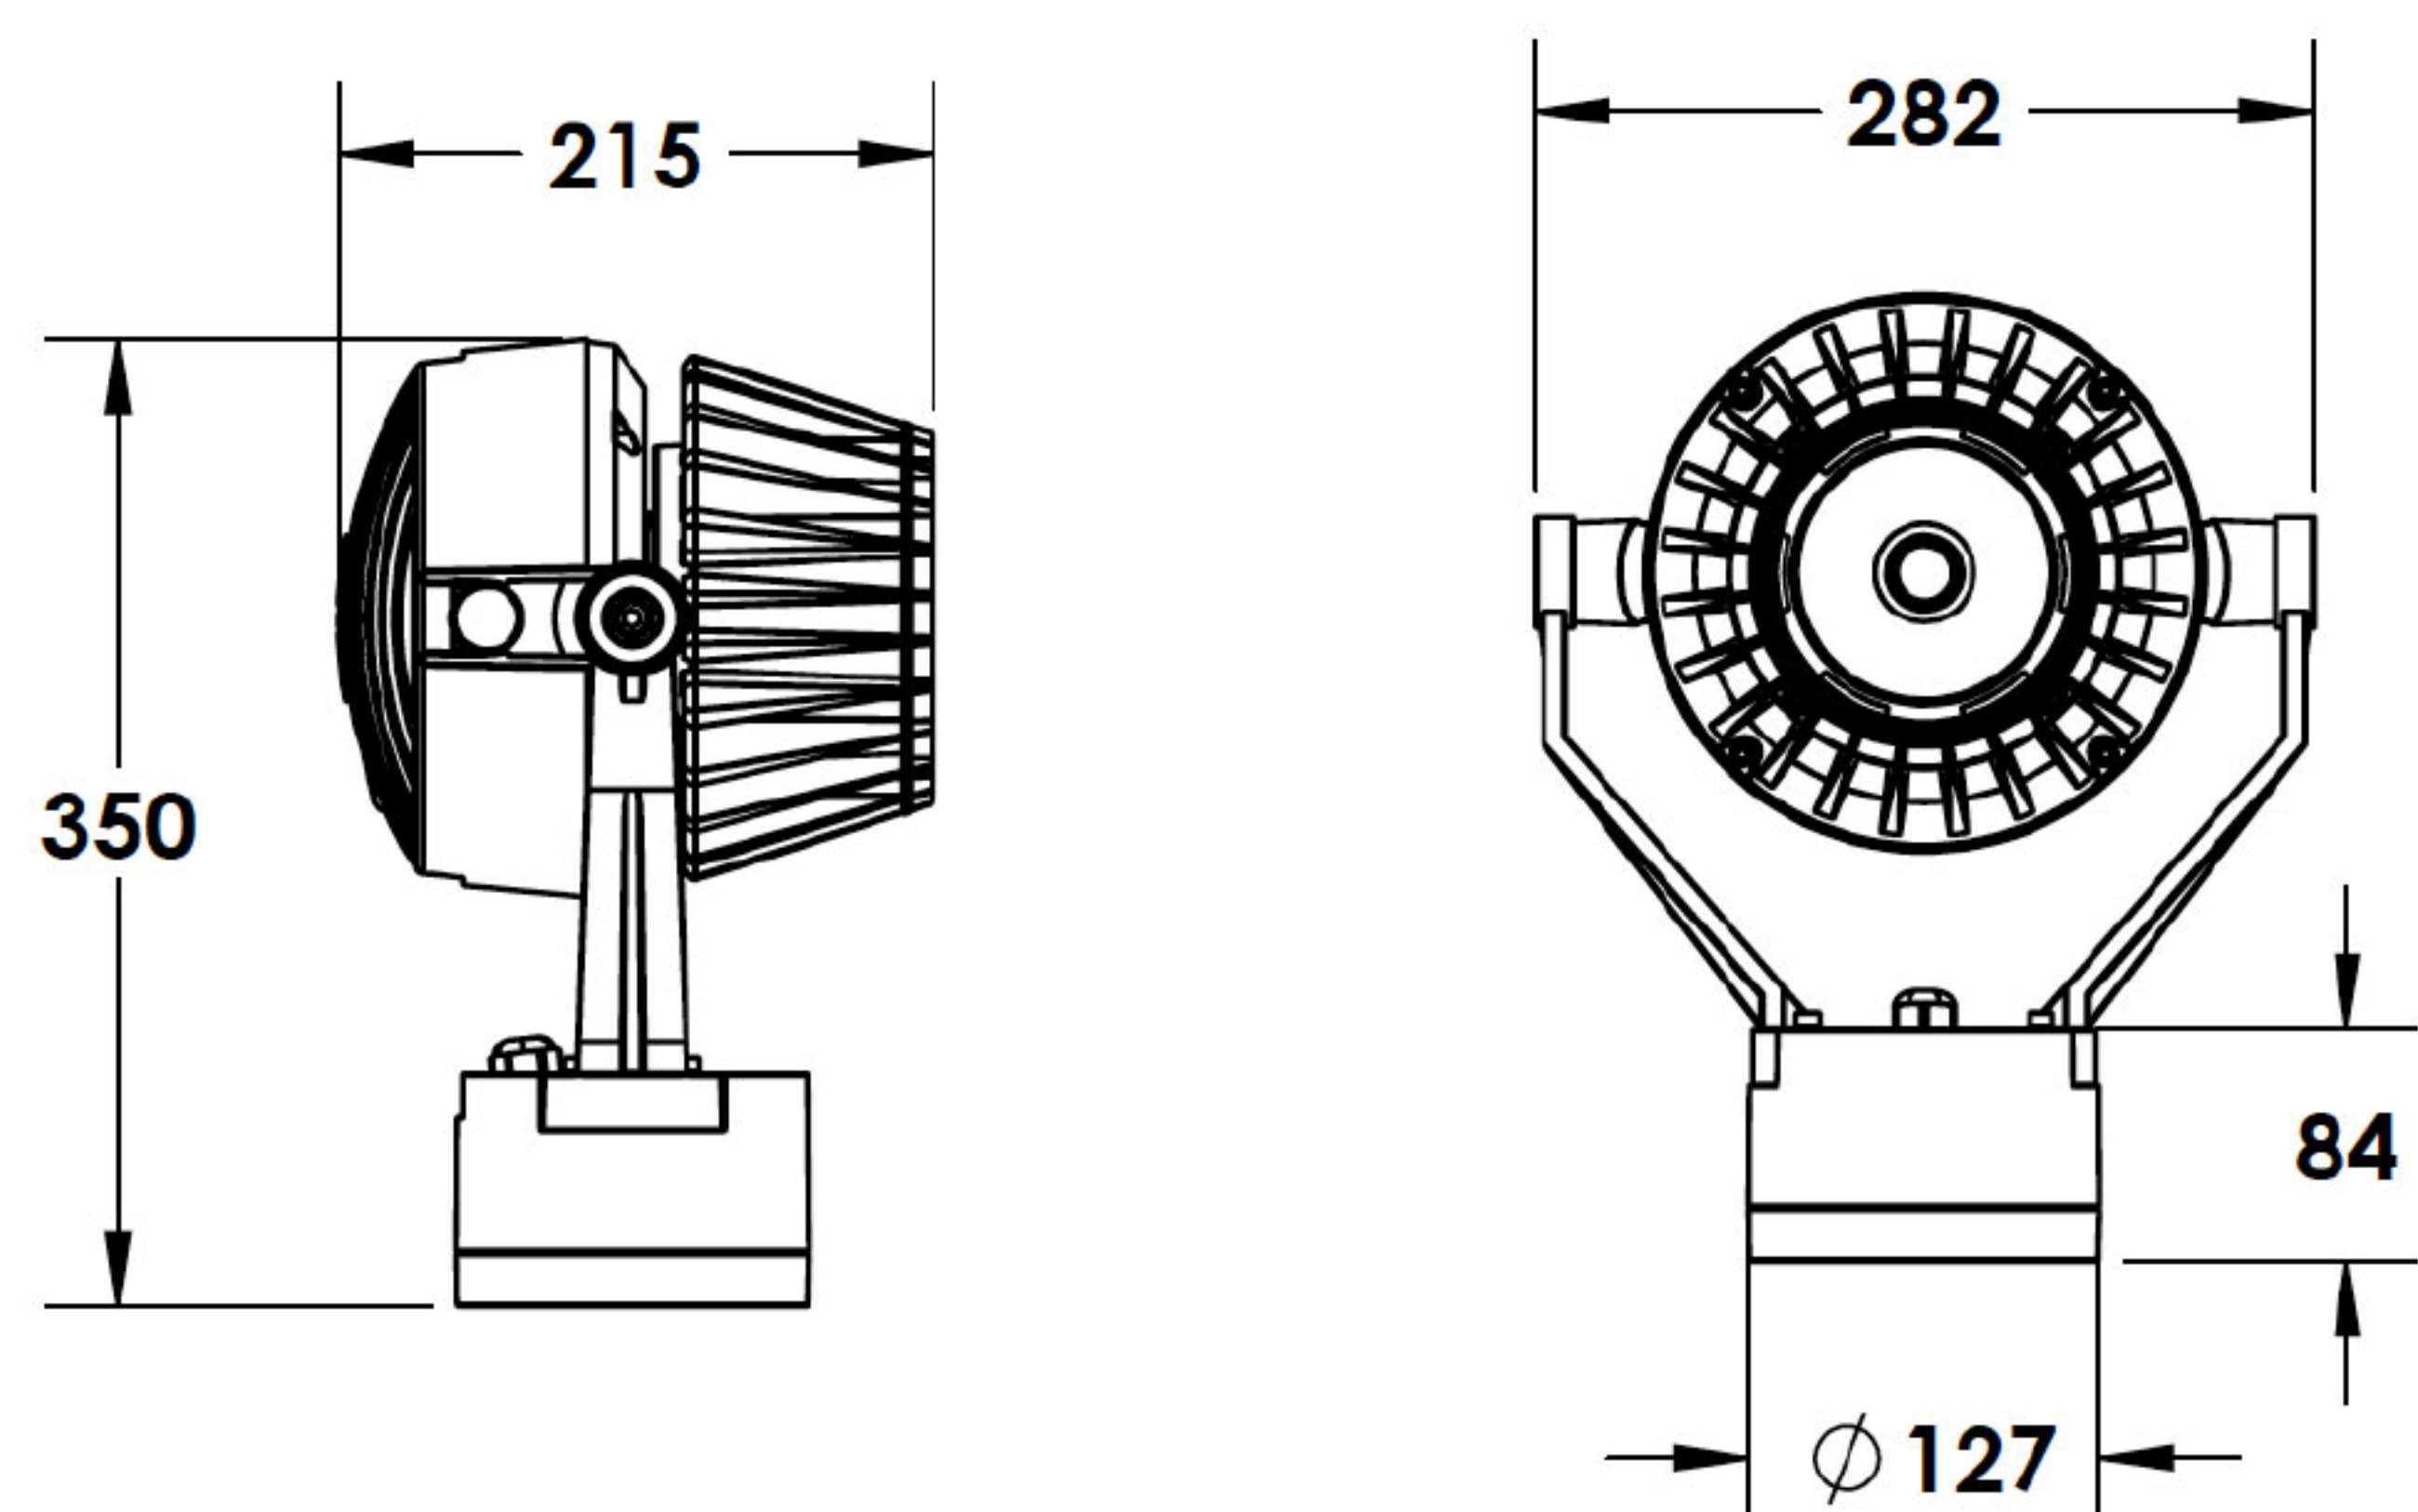

IP65 Gear Base
Powder coated die cast aluminium

P-ACC.B228.GB