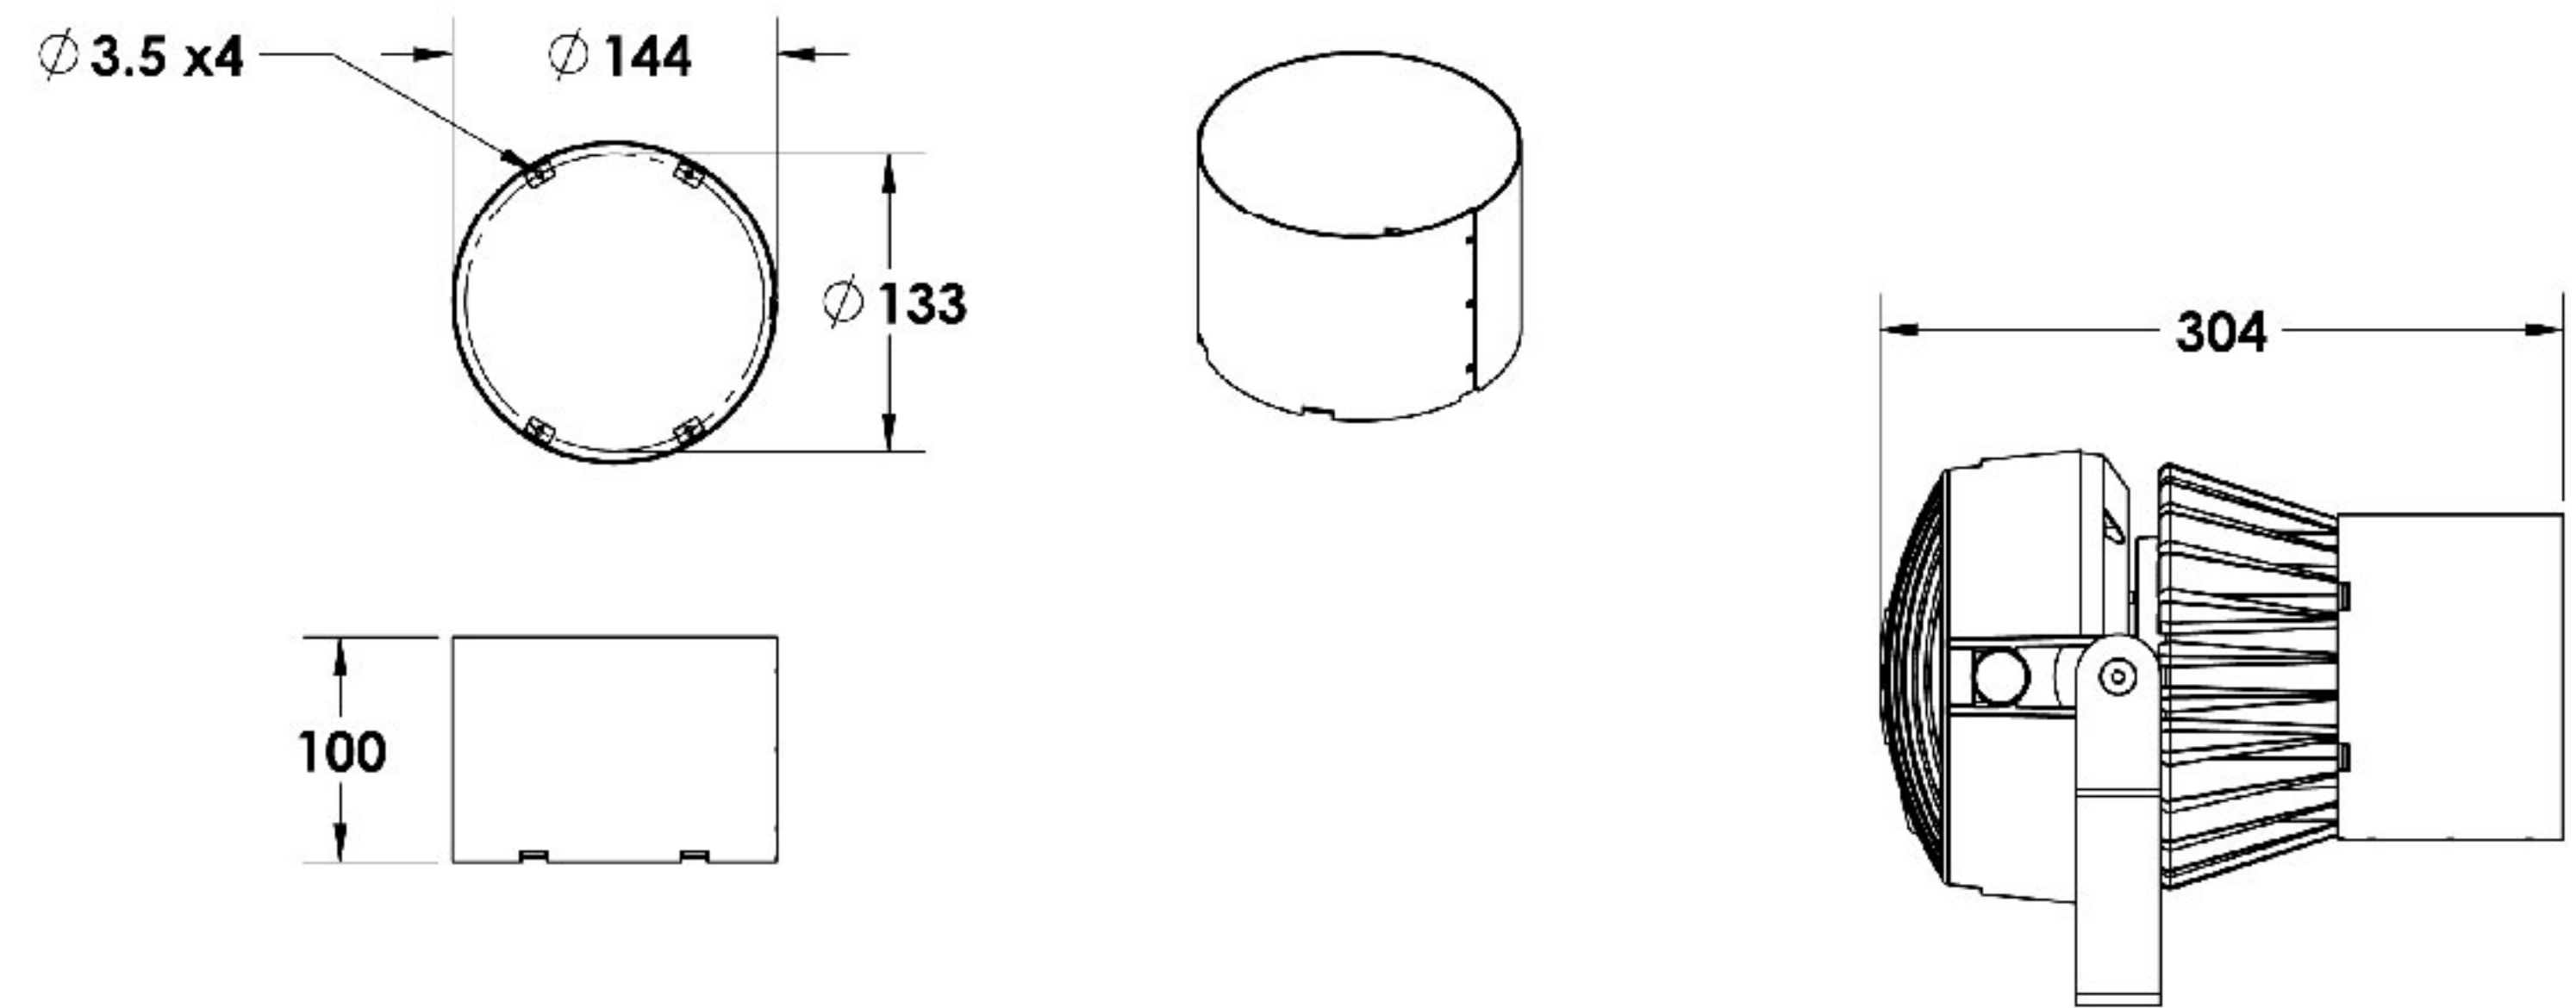

PJL03.2704.09.x.xx

Grünzell®

Optical Accessories

Snoot
Powder coated die cast aluminium

P-ACC.B228.SS