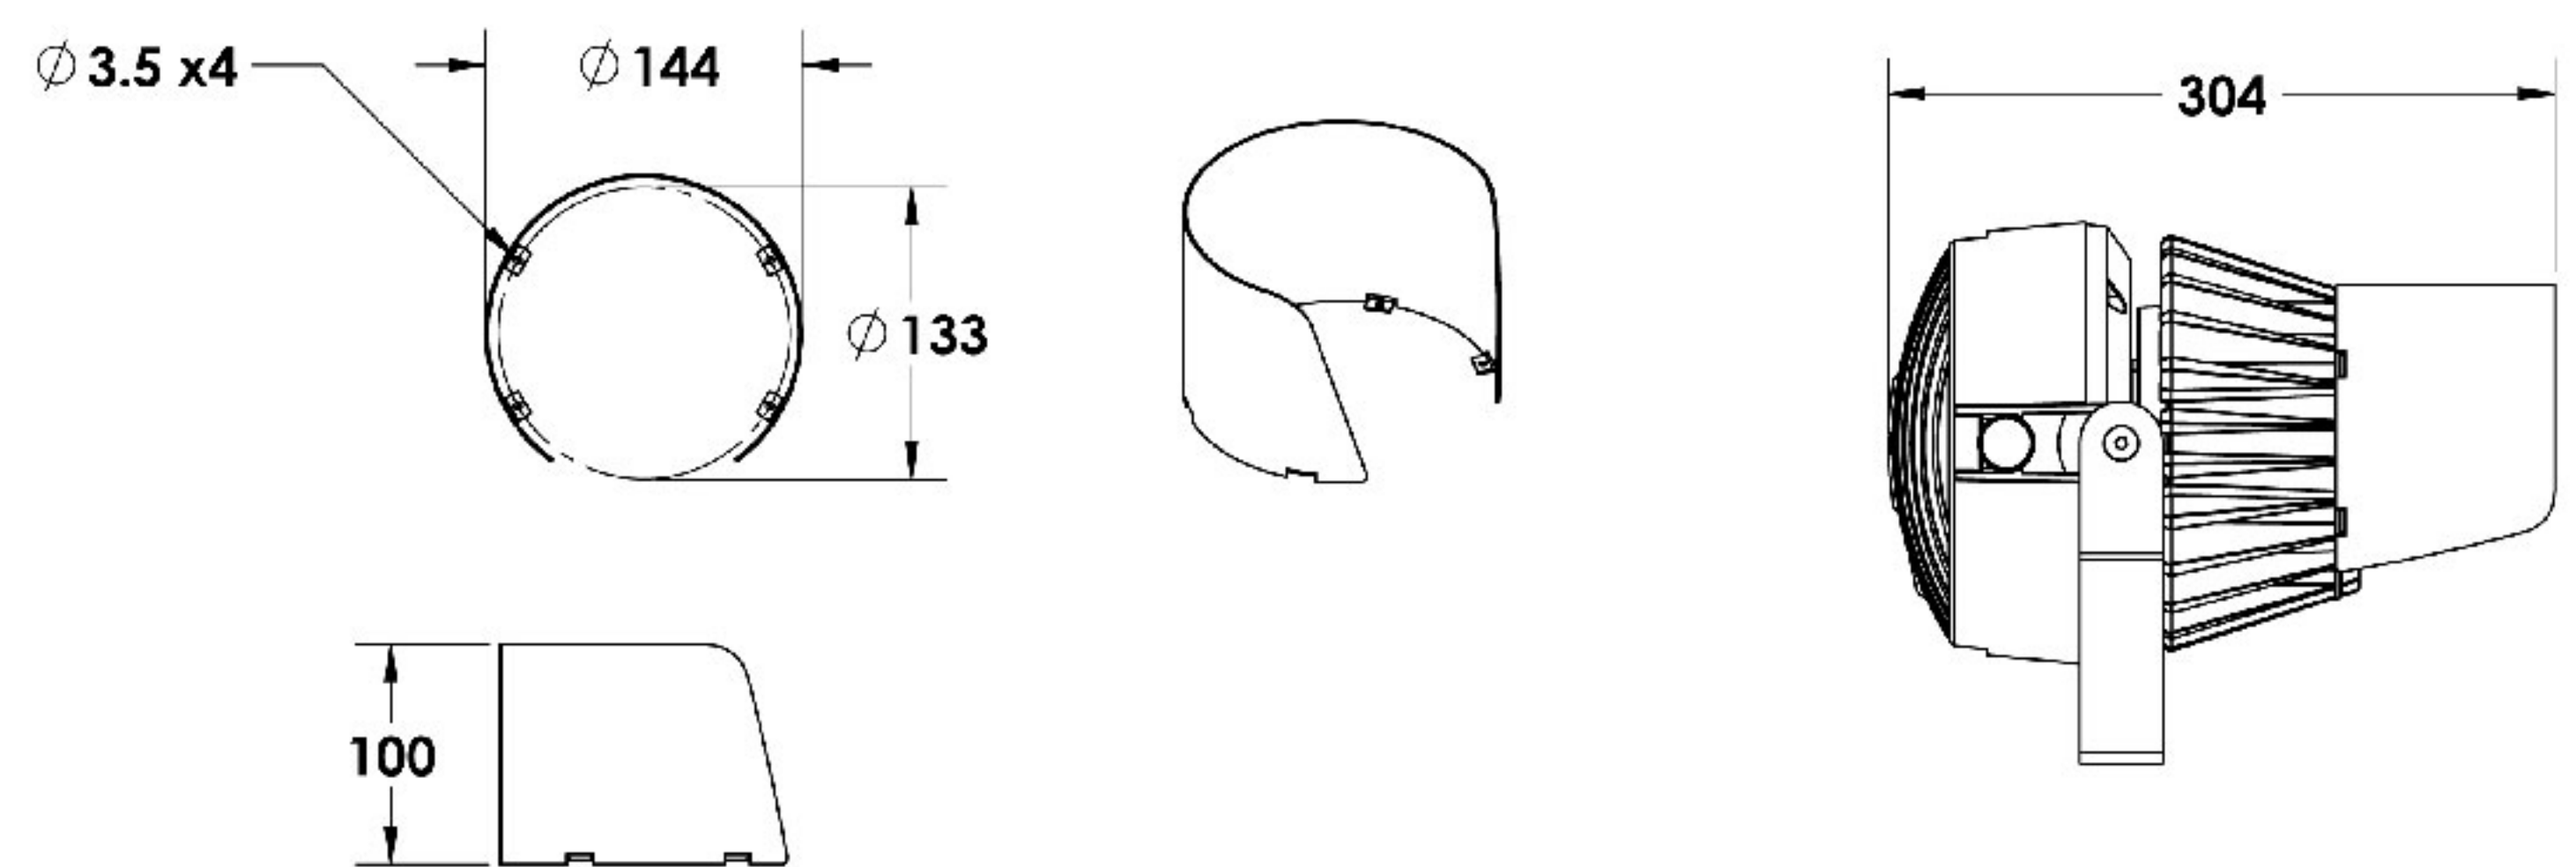

## Optical Accessories

Snoot  
Powder coated die cast aluminium

P-ACC.B228.SS

Glare Shield  
Powder coated die cast aluminium

P-ACC.B228.GS

Visor  
Powder coated die cast aluminium

P-ACC.B228.VS

**PJL03.2704.09.x.xx**