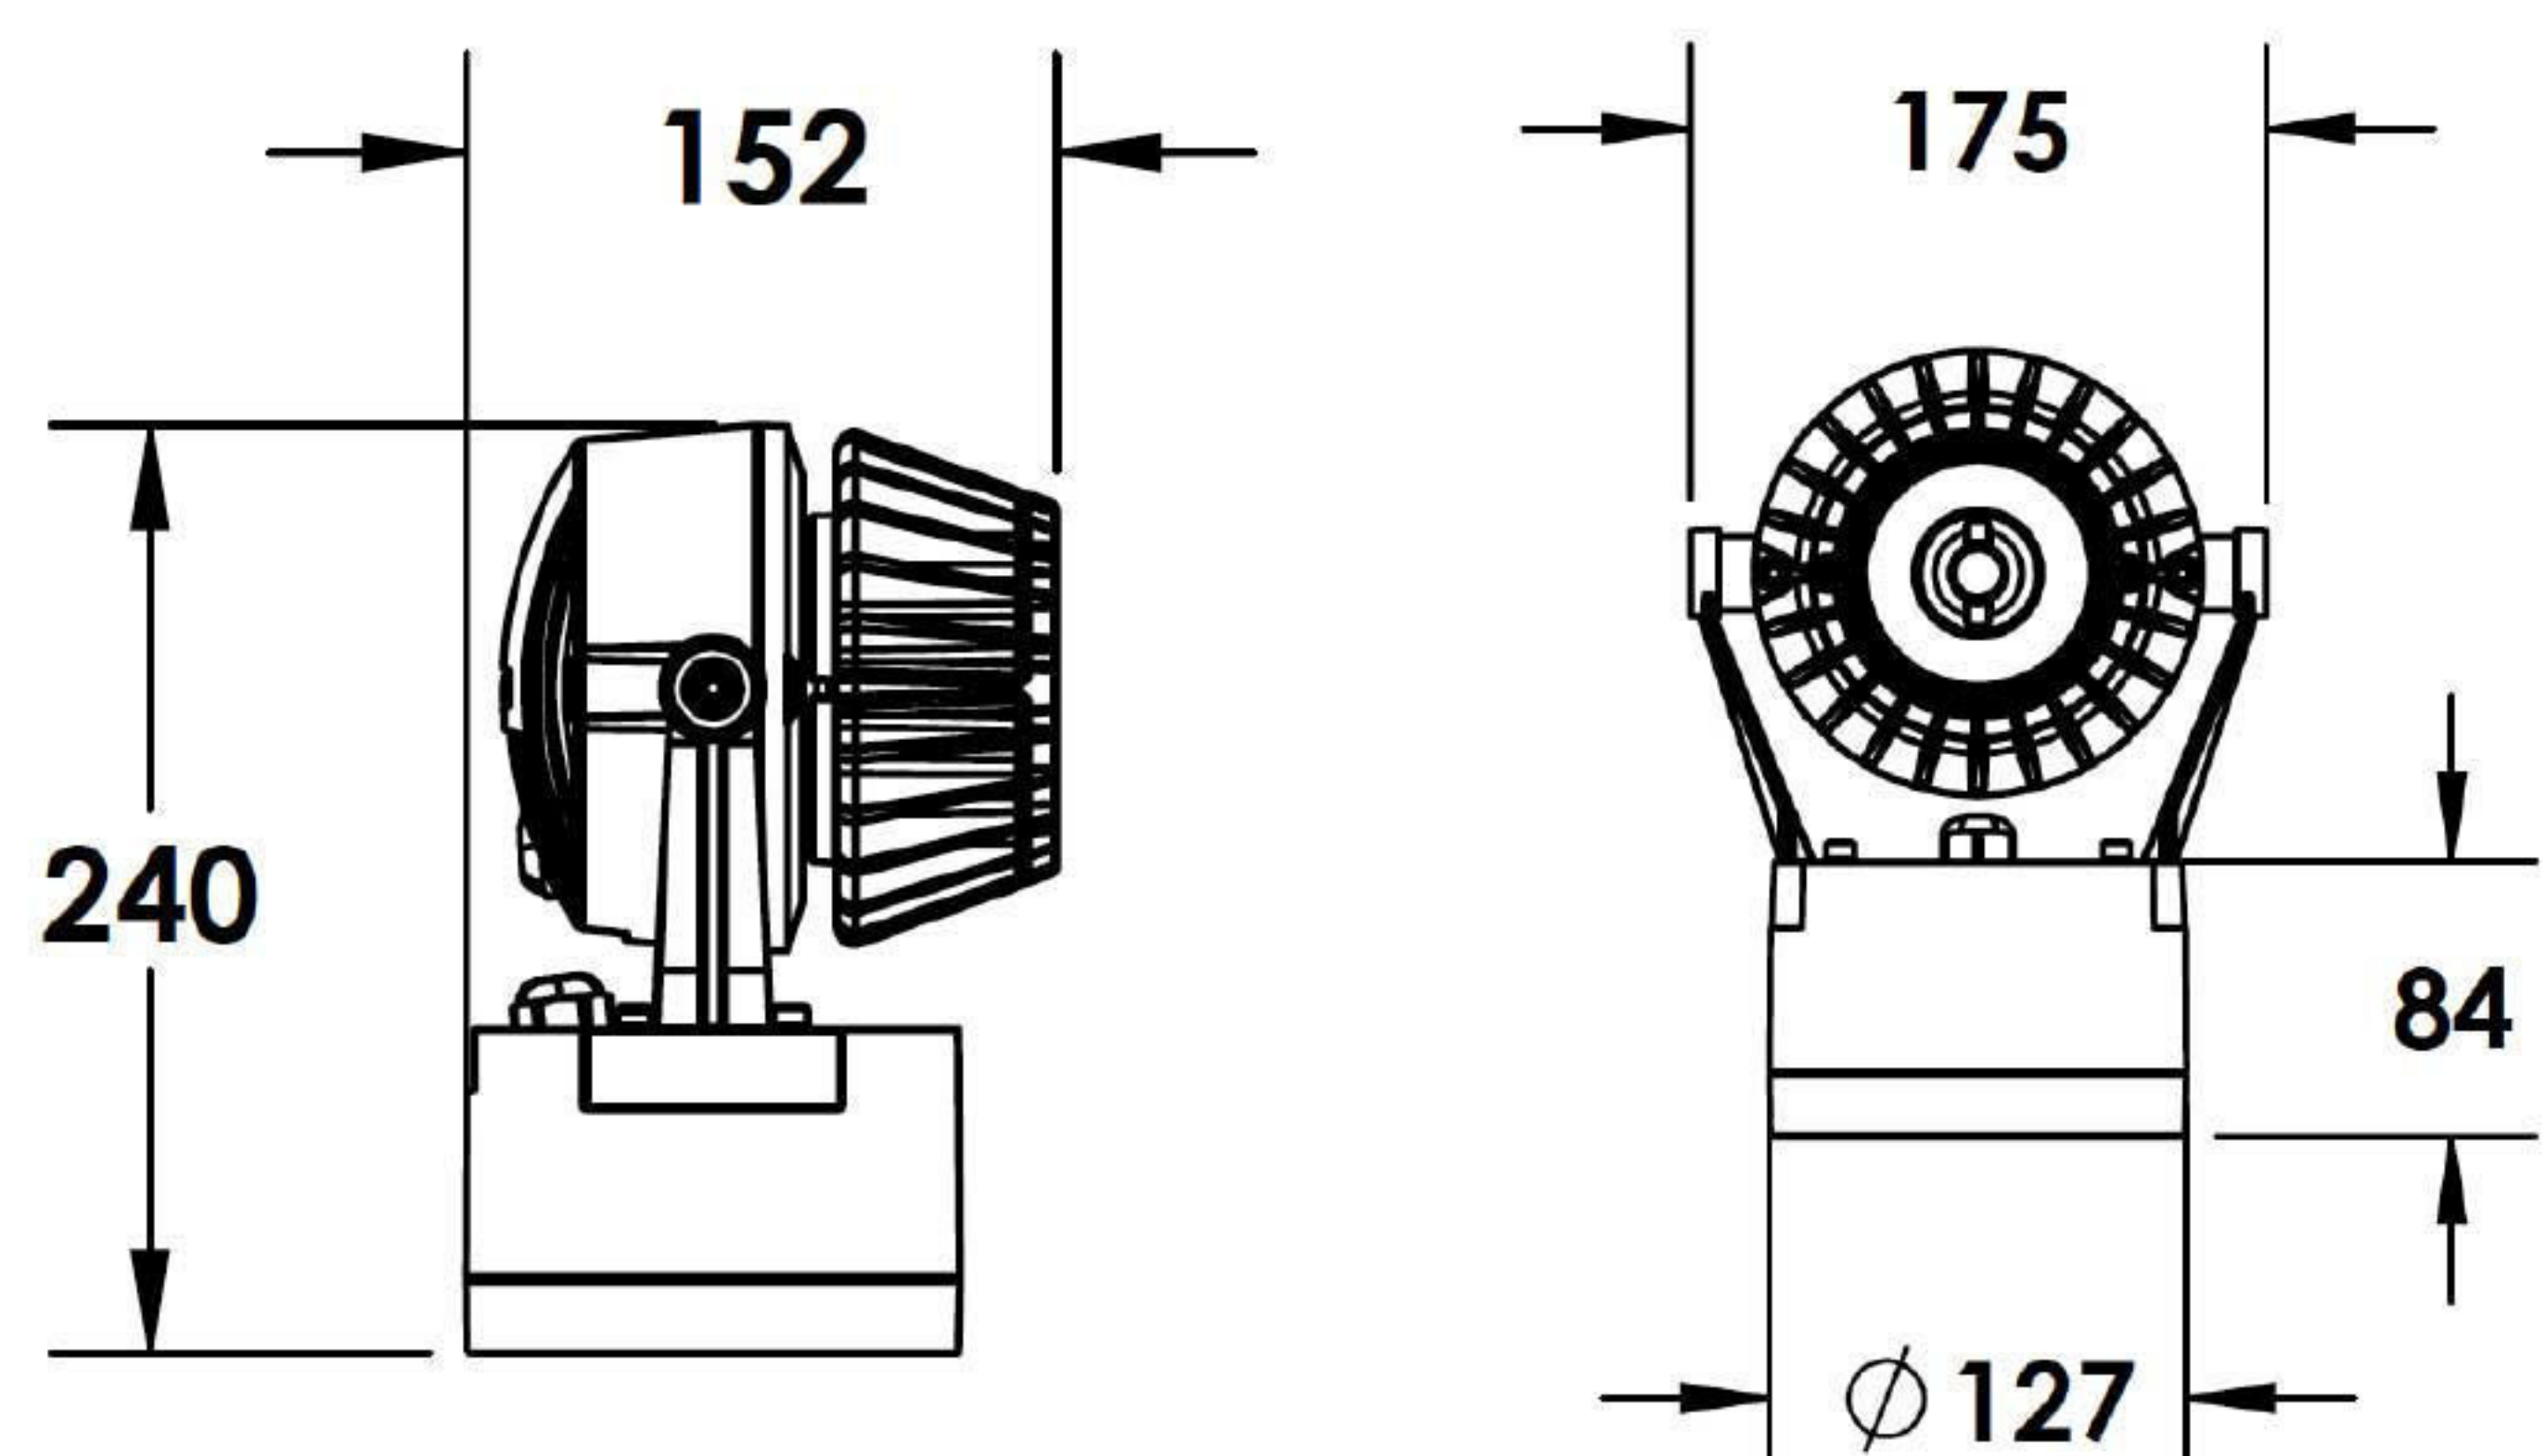

IP65 Gear Base
Powder coated die cast aluminium

P-ACC.B218.GB