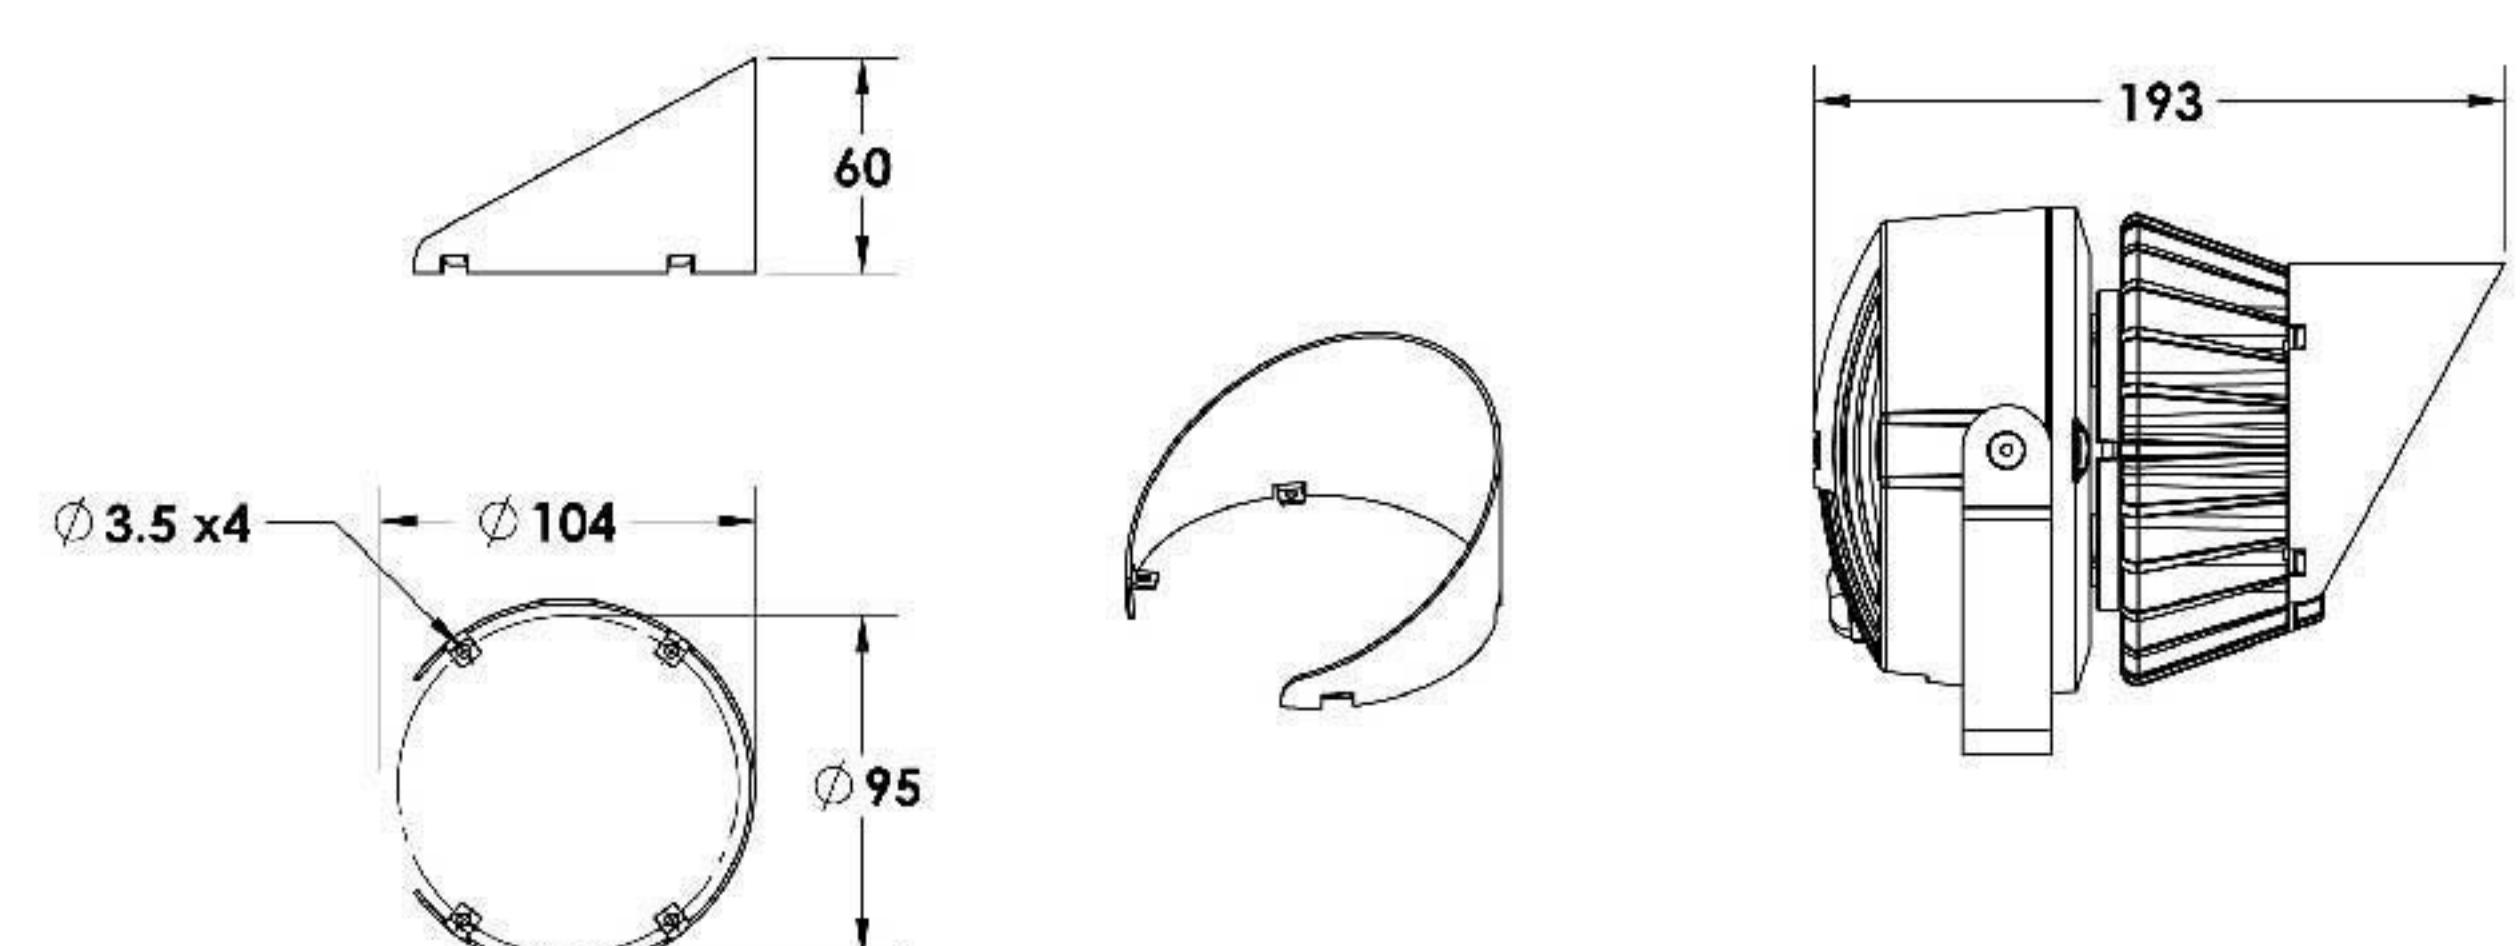

Visor
Powder coated die cast aluminium

P-ACC.B218.VS