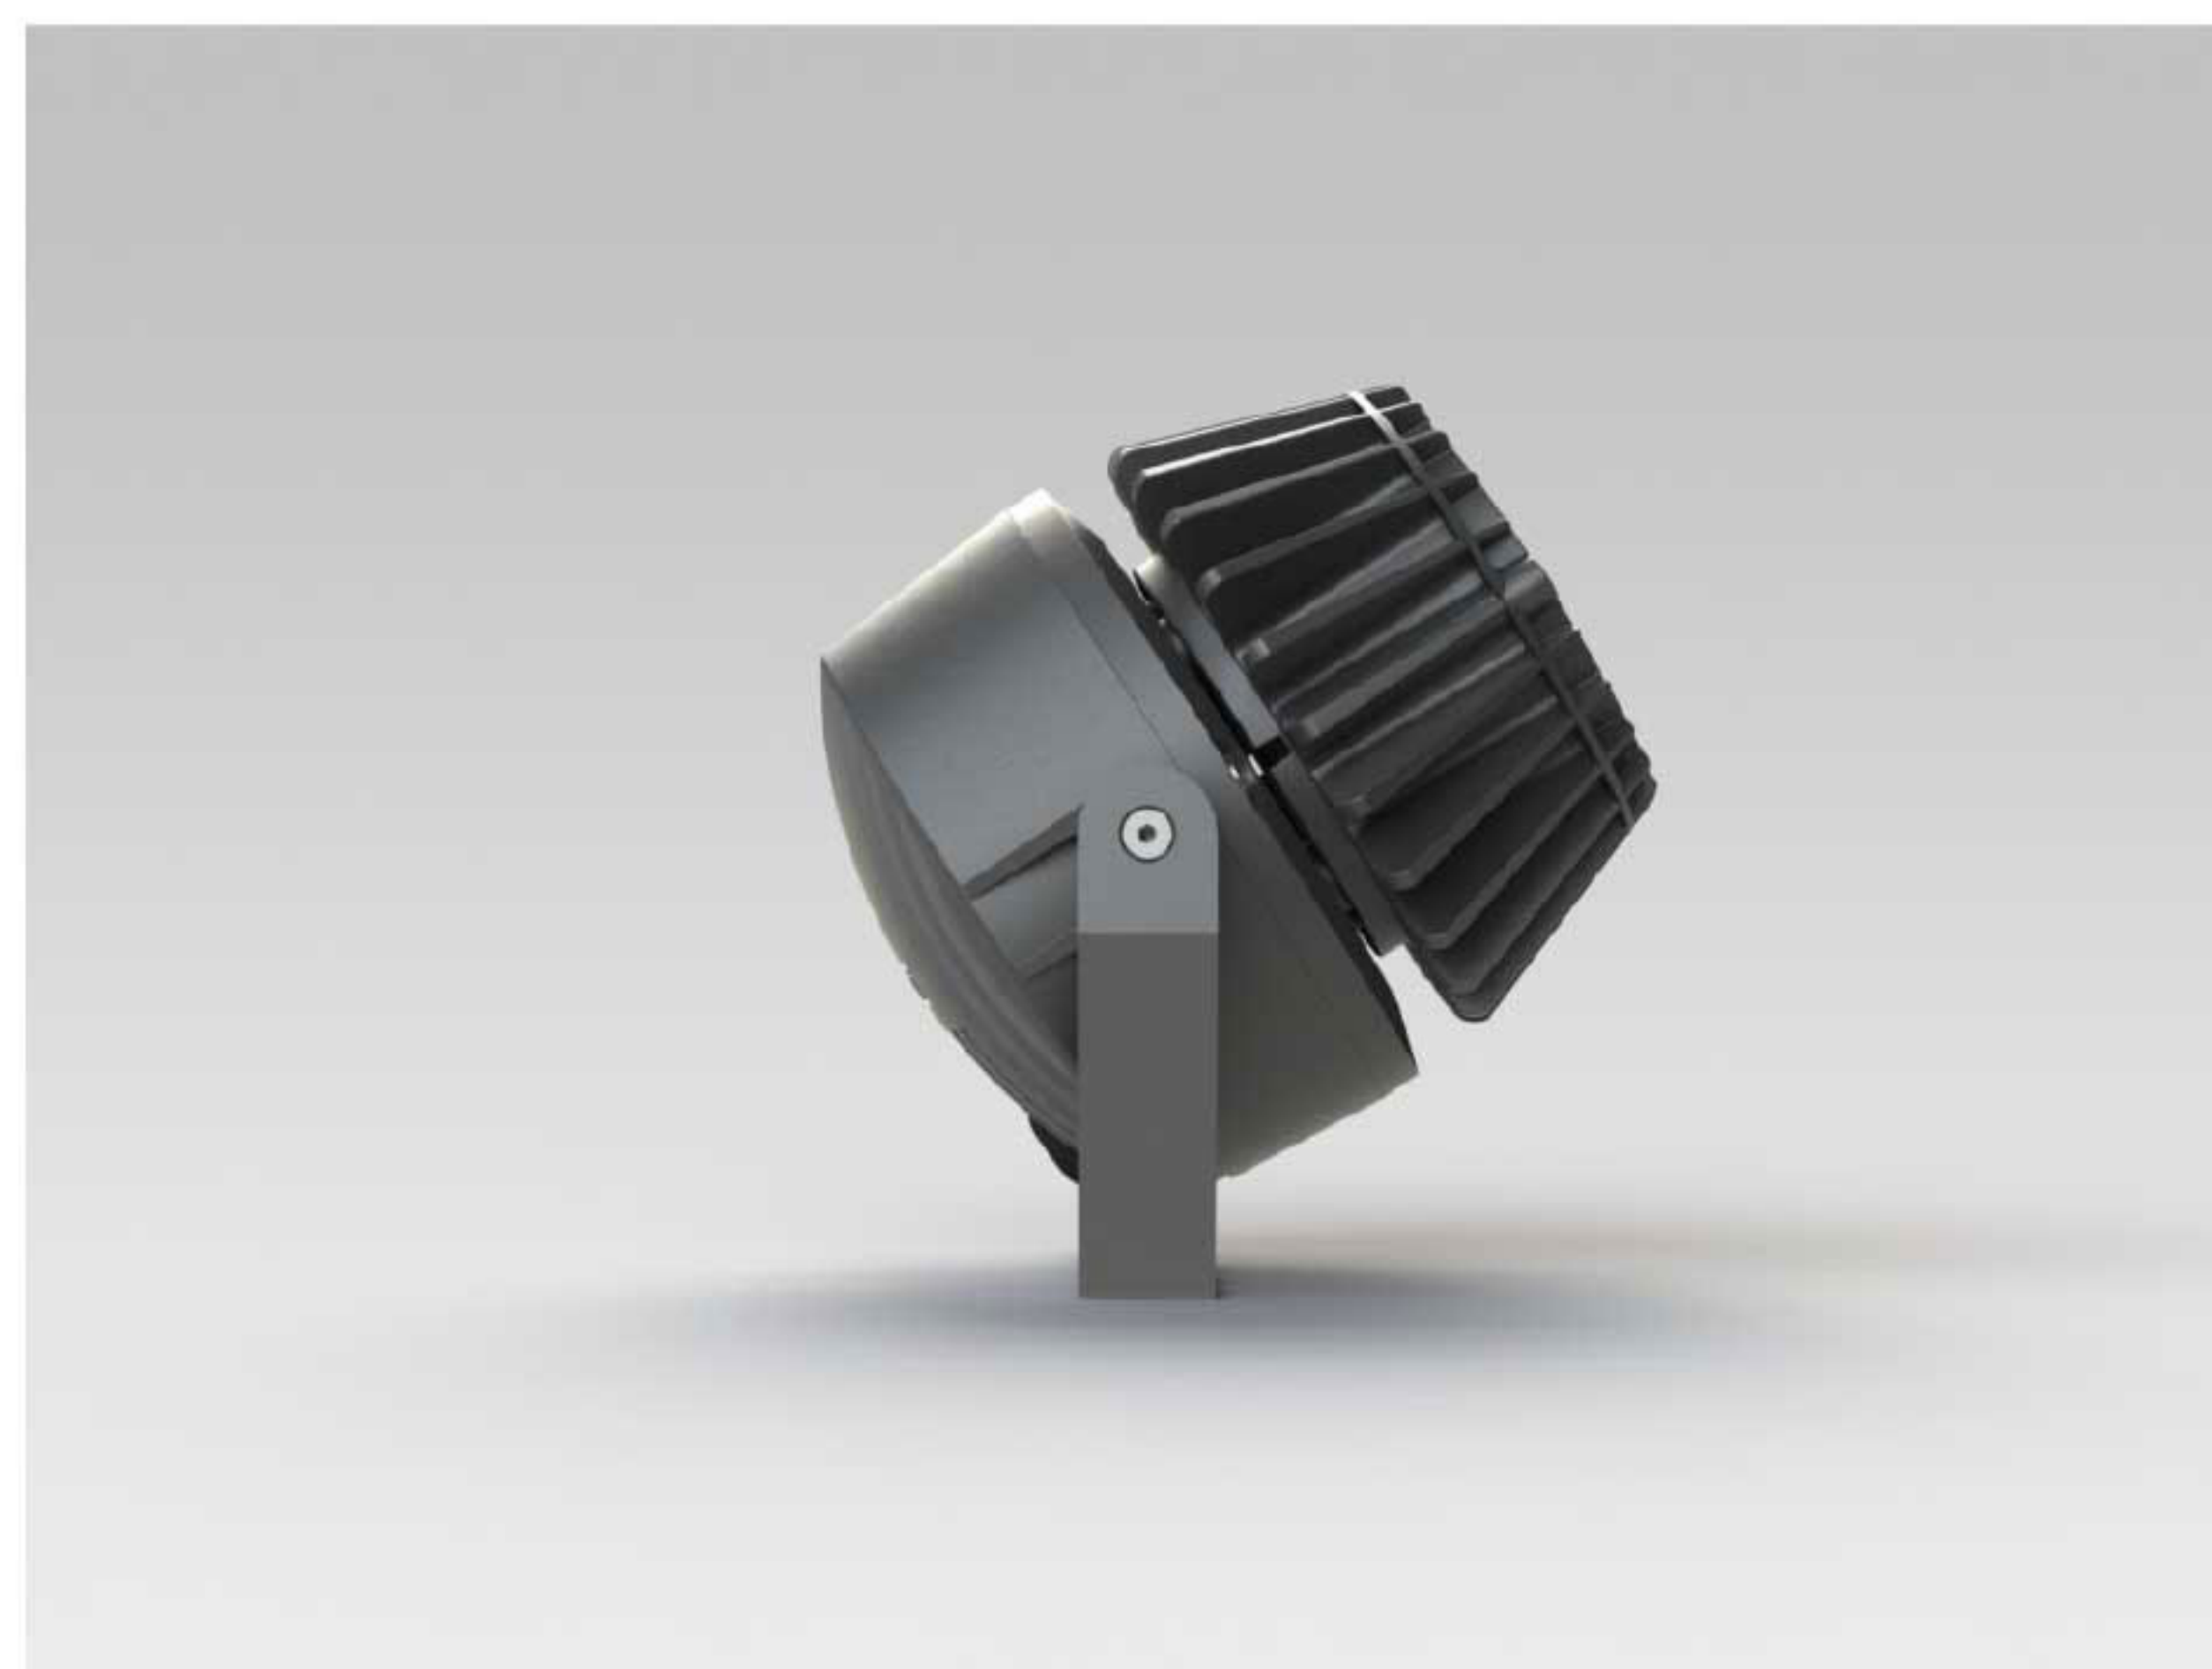

## Description

IP65 Class I LED Projector with built in LED driver compartment thermally separated in a surface powder coated corrosion resistant die cast aluminium alloy housing. Featured GORE®Vent to protect the internal system from moisture. Silicon rubber gasket and stainless steel 316 screws. Highly specular reflector. Tempered glass cover. COB LED with socket.

|                           |  |
|---------------------------|--|
| <b>Ingress Protection</b> | IP65   |
| <b>Impact Protection</b>  | IK08   |
| <b>Body</b>               | Die cast aluminium alloy                                       |
| <b>Weight</b>             | 1.5kg  |
| <b>Finish</b>             | Power coat finish in white RAL9016, grey RAL9006 or black 9005 |
| <b>Line Voltage</b>       | 100 ~ 270V / 50-60Hz   |
| <b>Electrical Gear</b>    | IP67 LED Driver in a thermally separated compartment           |