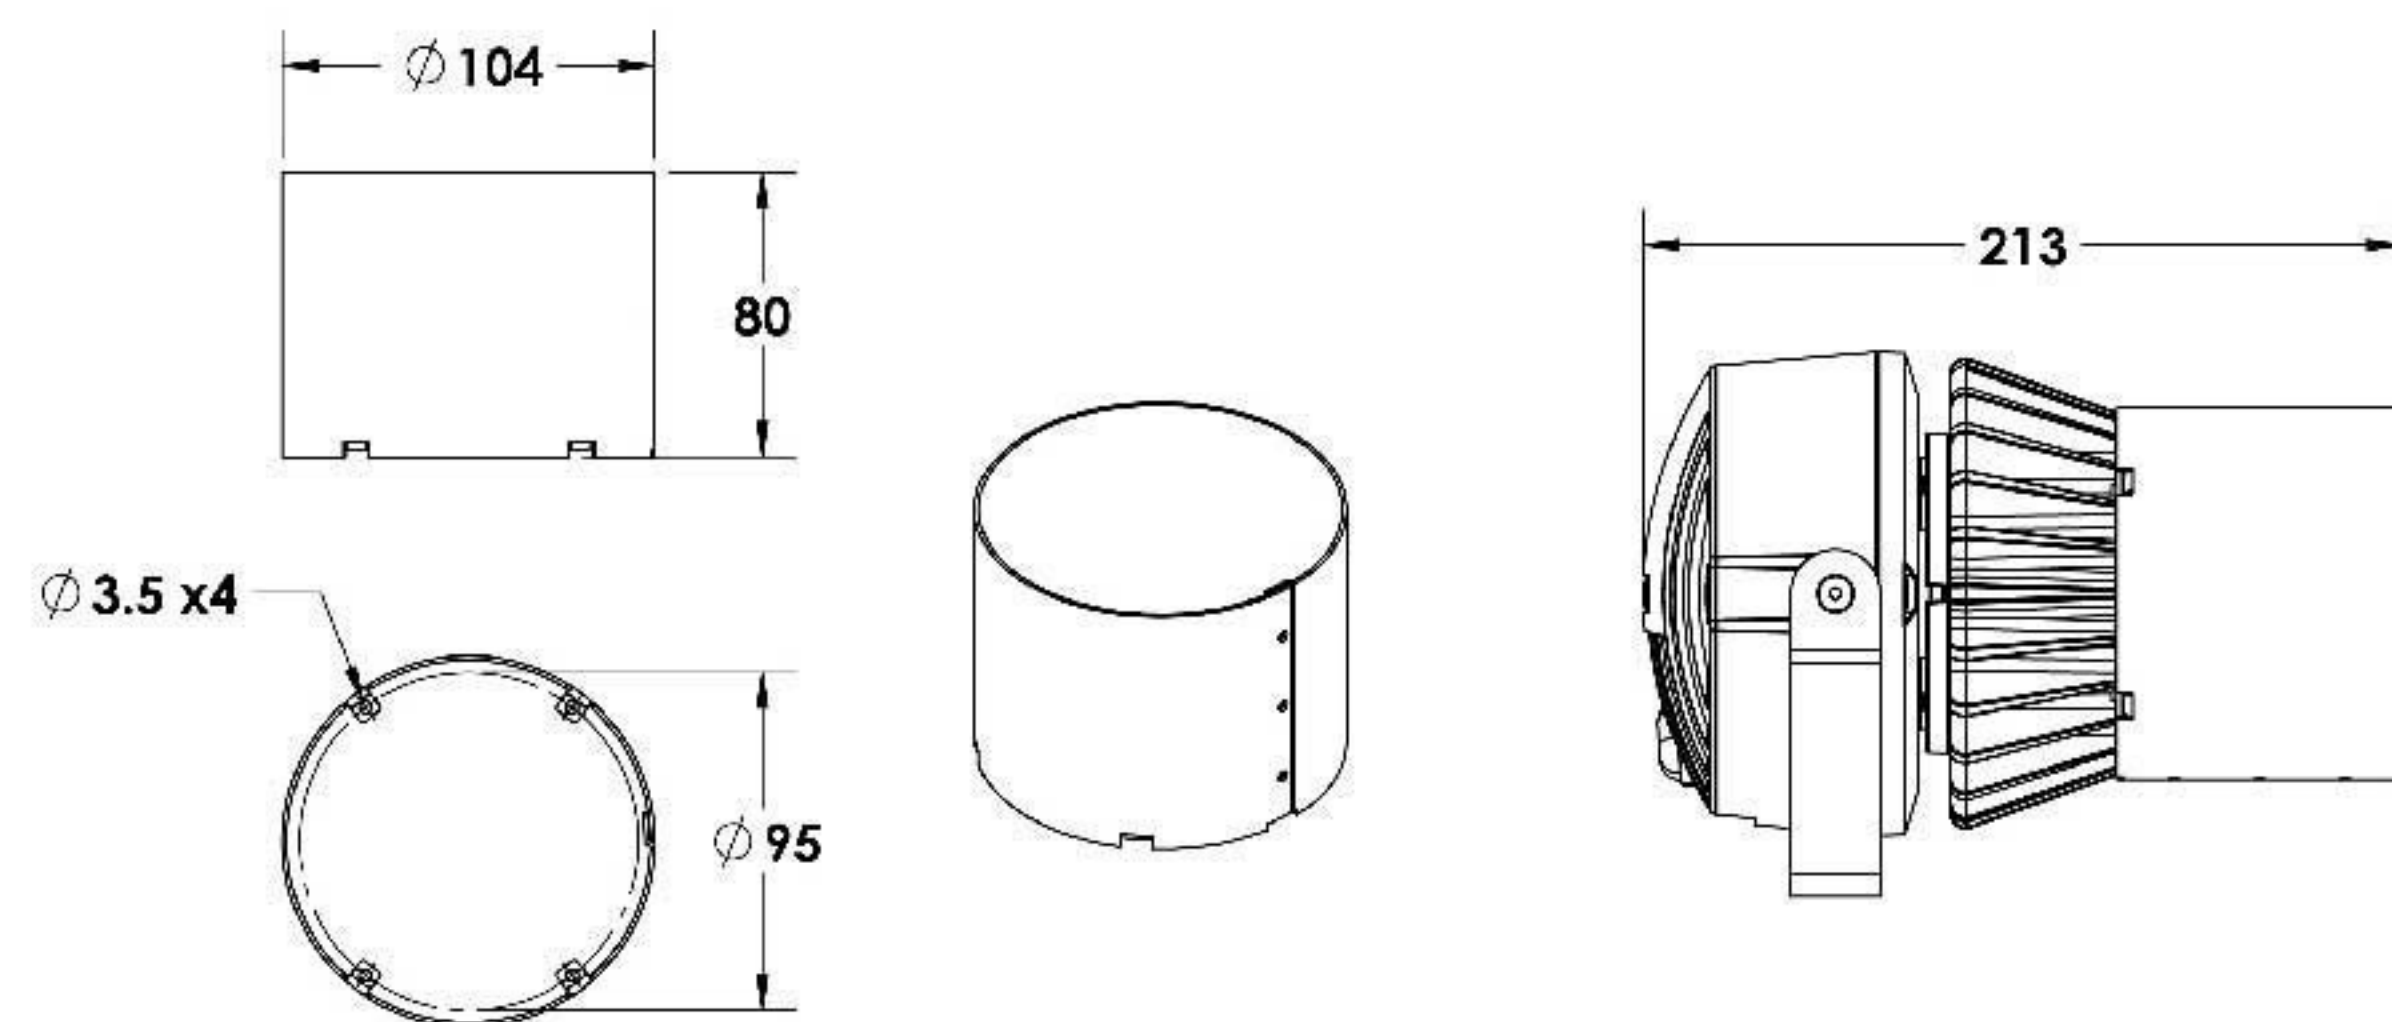

PJL02.3002.08.x.xx

Grünzell®

Optical Accessories

Snoot
Powder coated die cast aluminium

P-ACC.B218.SS