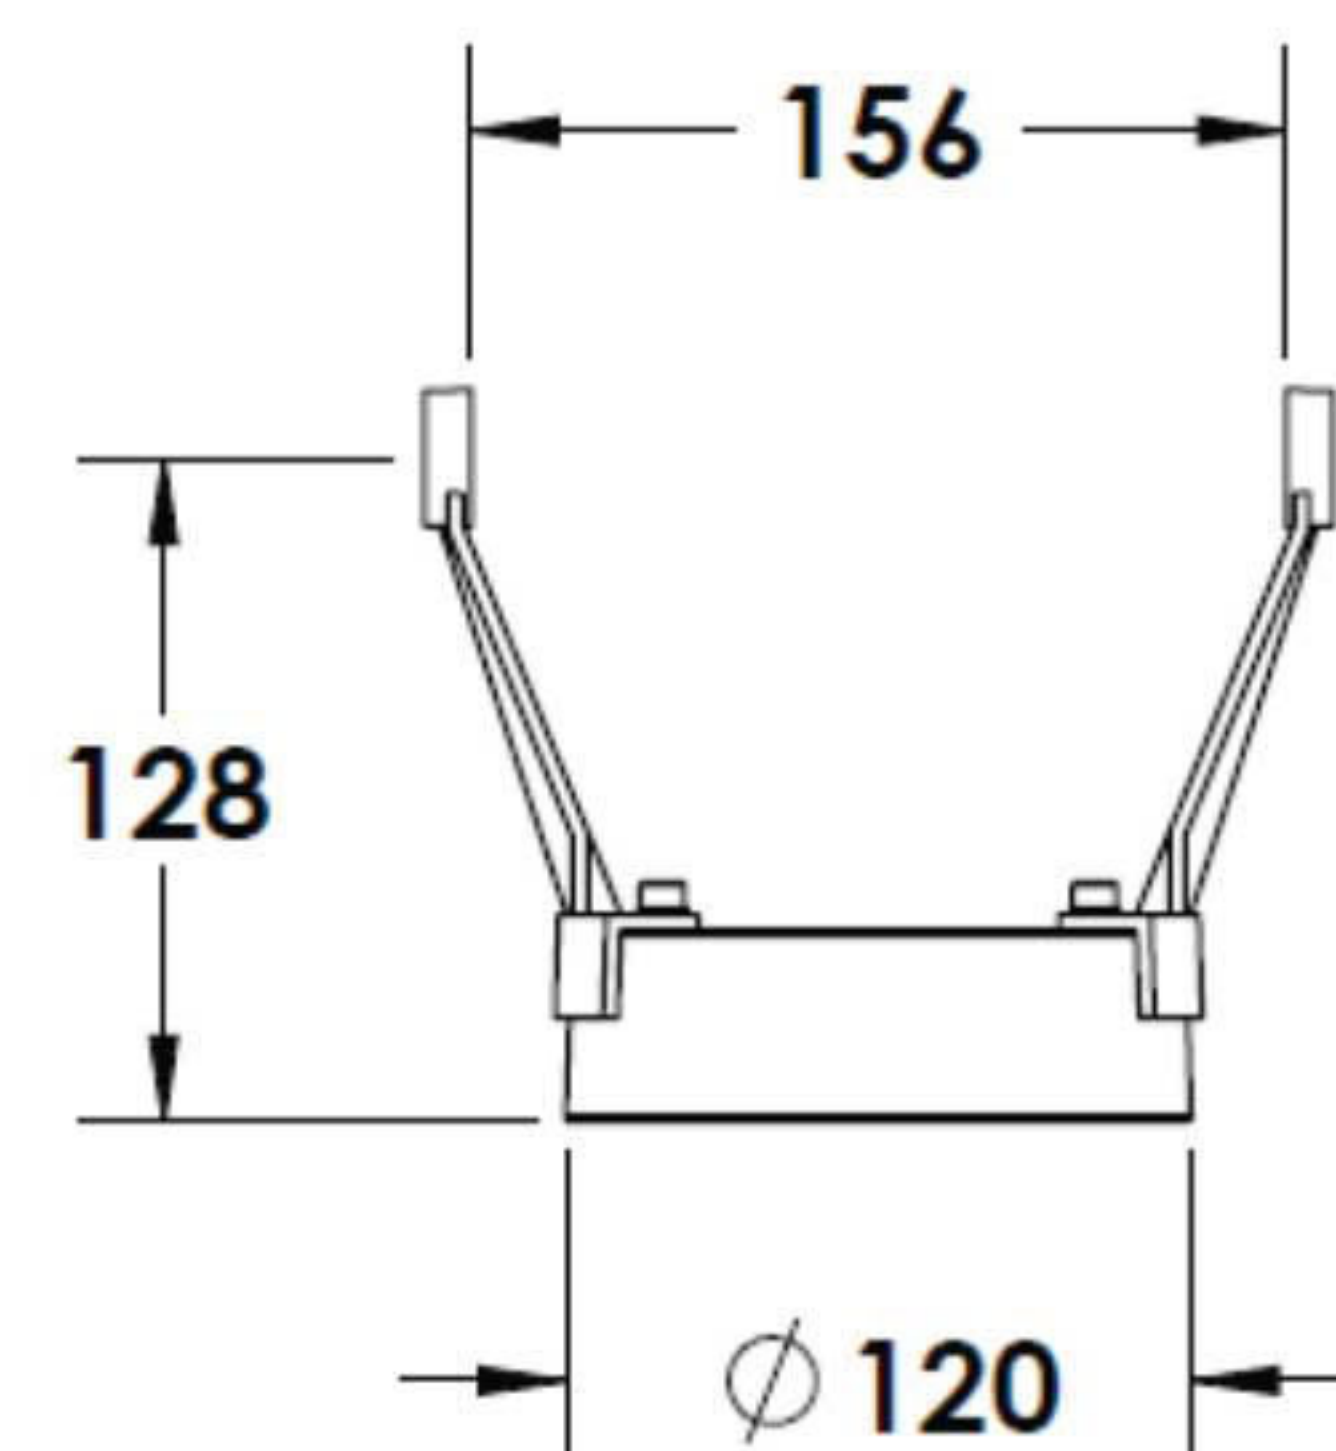

Cast Stirrup
Powder coated die cast aluminium

7210.000.X2.xx