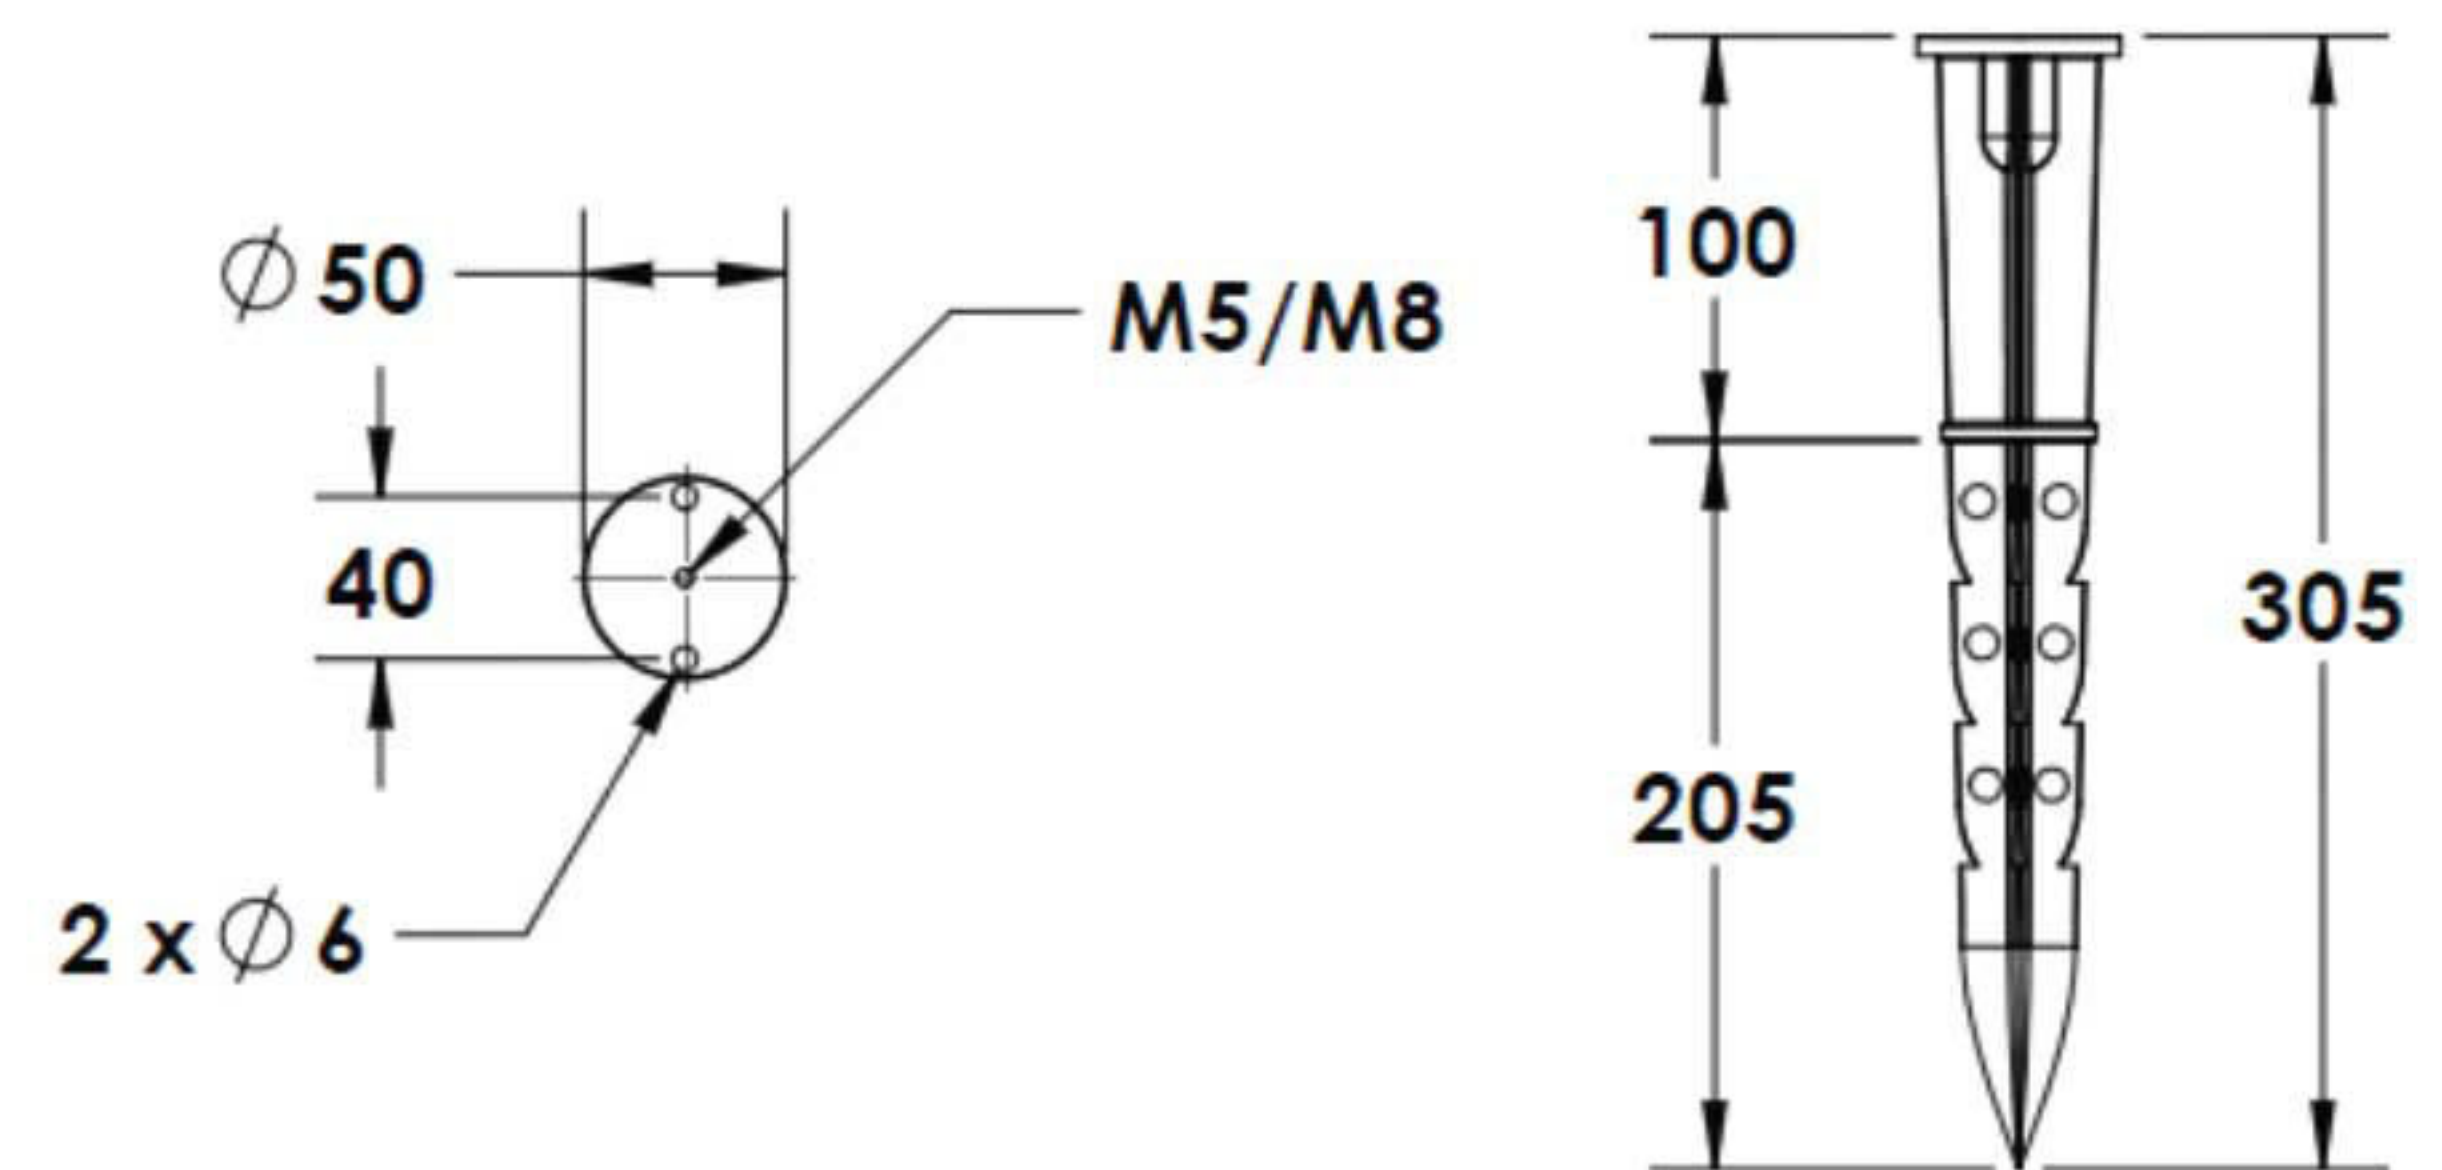

PJL02.3002.08.x.xx

Grünzell®

Mounting Accessories

Ground Spike
Powder coated die cast aluminium

7218.005.01.02