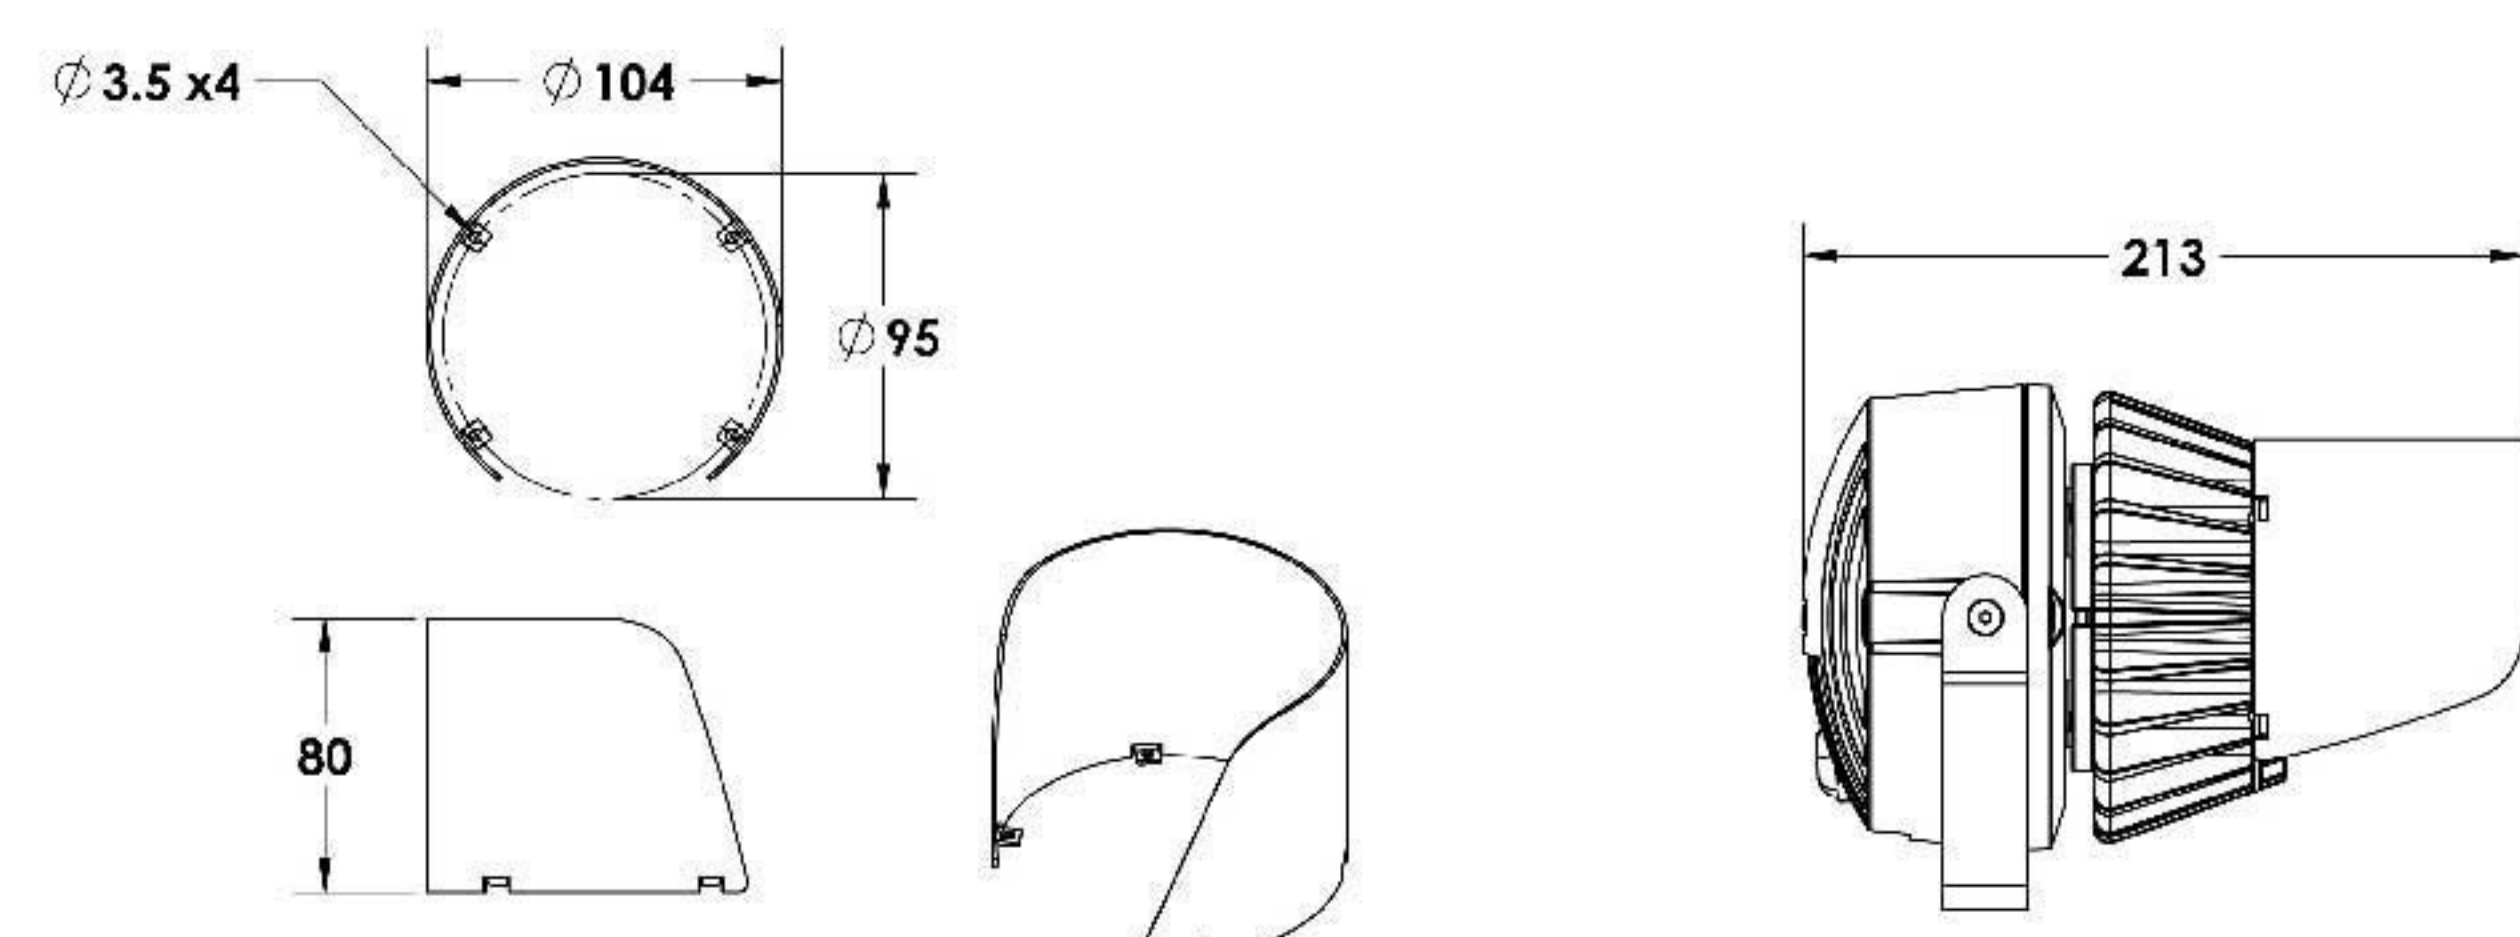

Glare Shield
Powder coated die cast aluminium

P-ACC.B218.GS