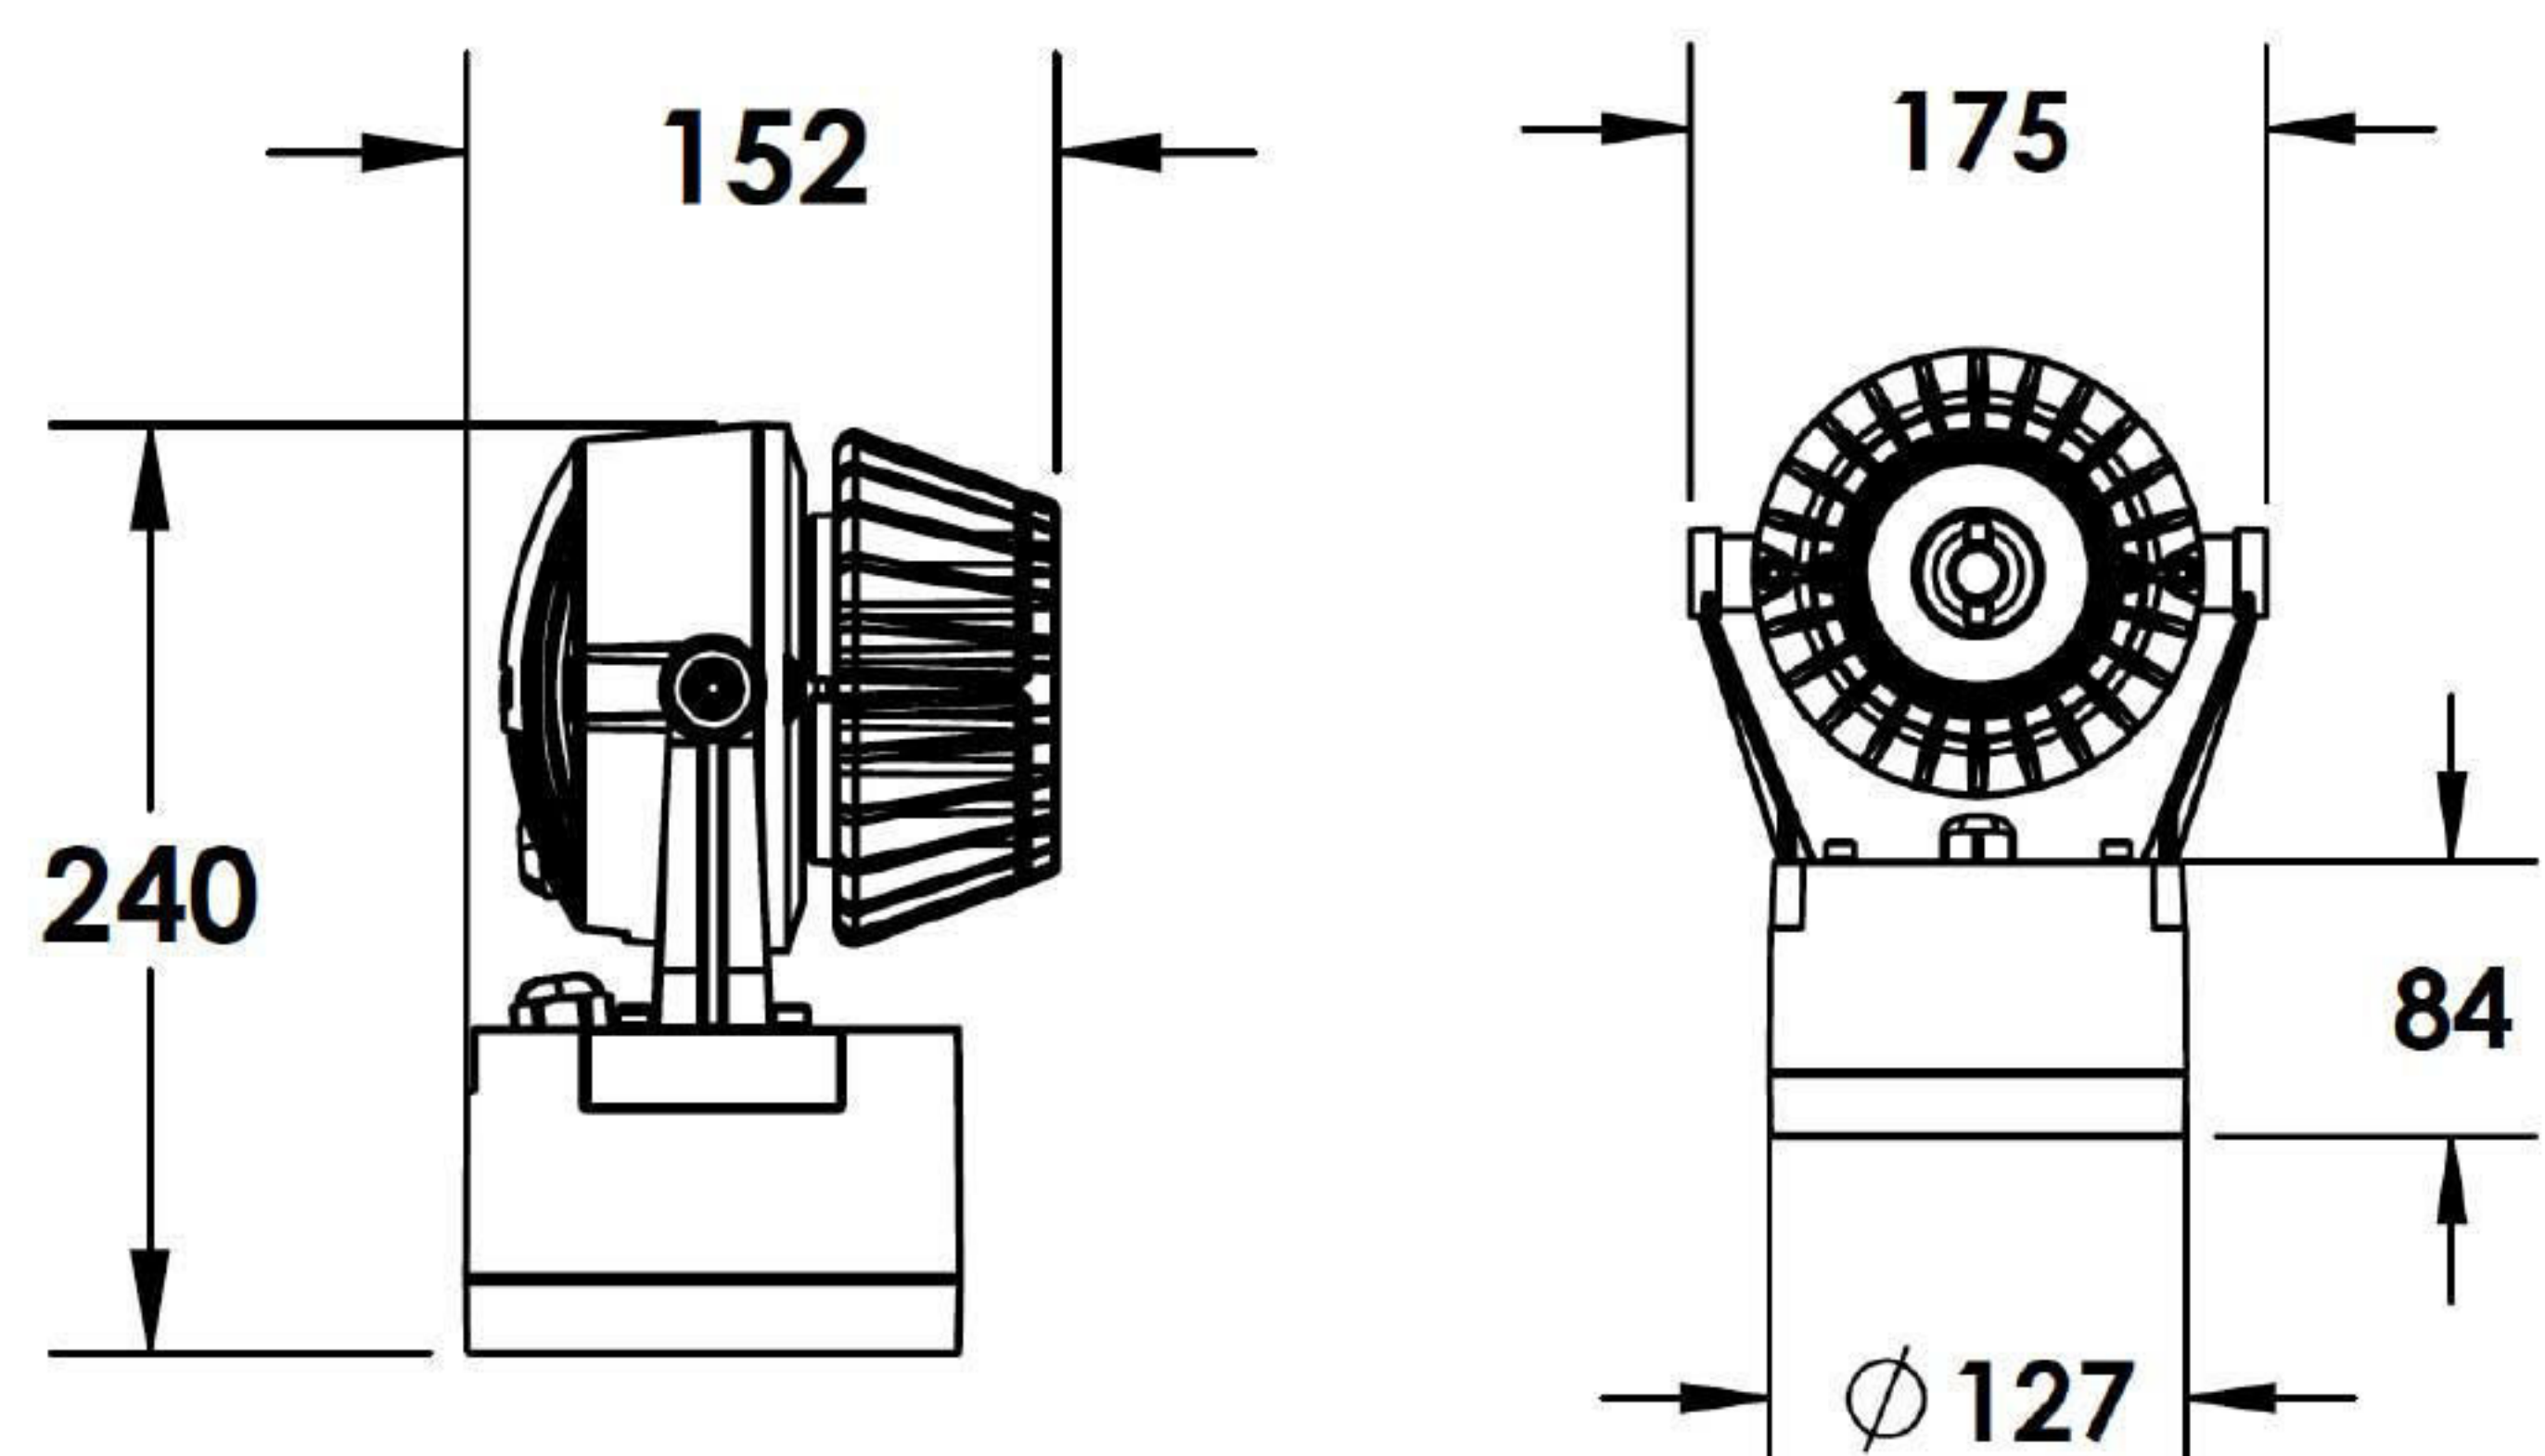

IP65 Gear Base
Powder coated die cast aluminium

P-ACC.B218.GB