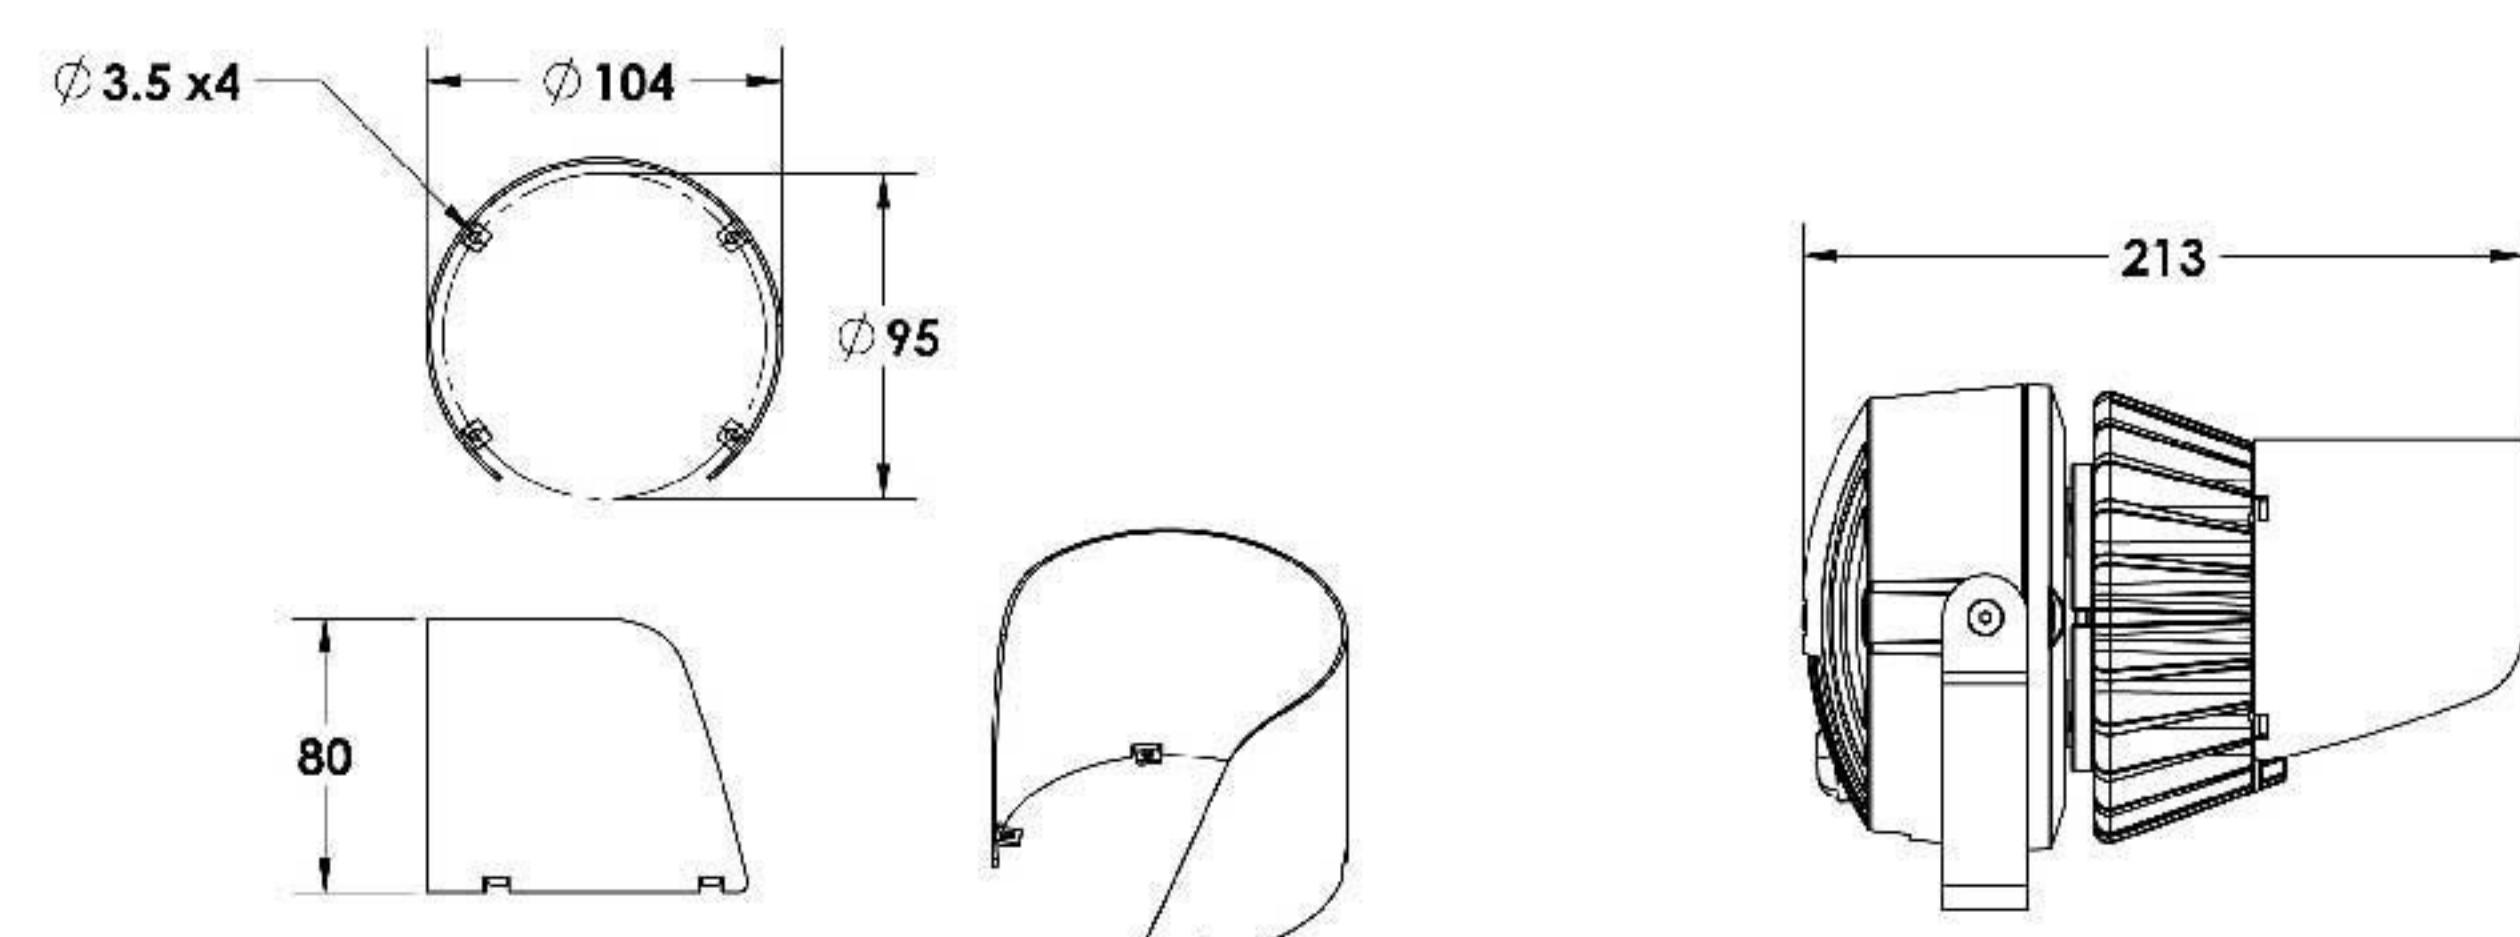

Glare Shield
Powder coated die cast aluminium

P-ACC.B218.GS