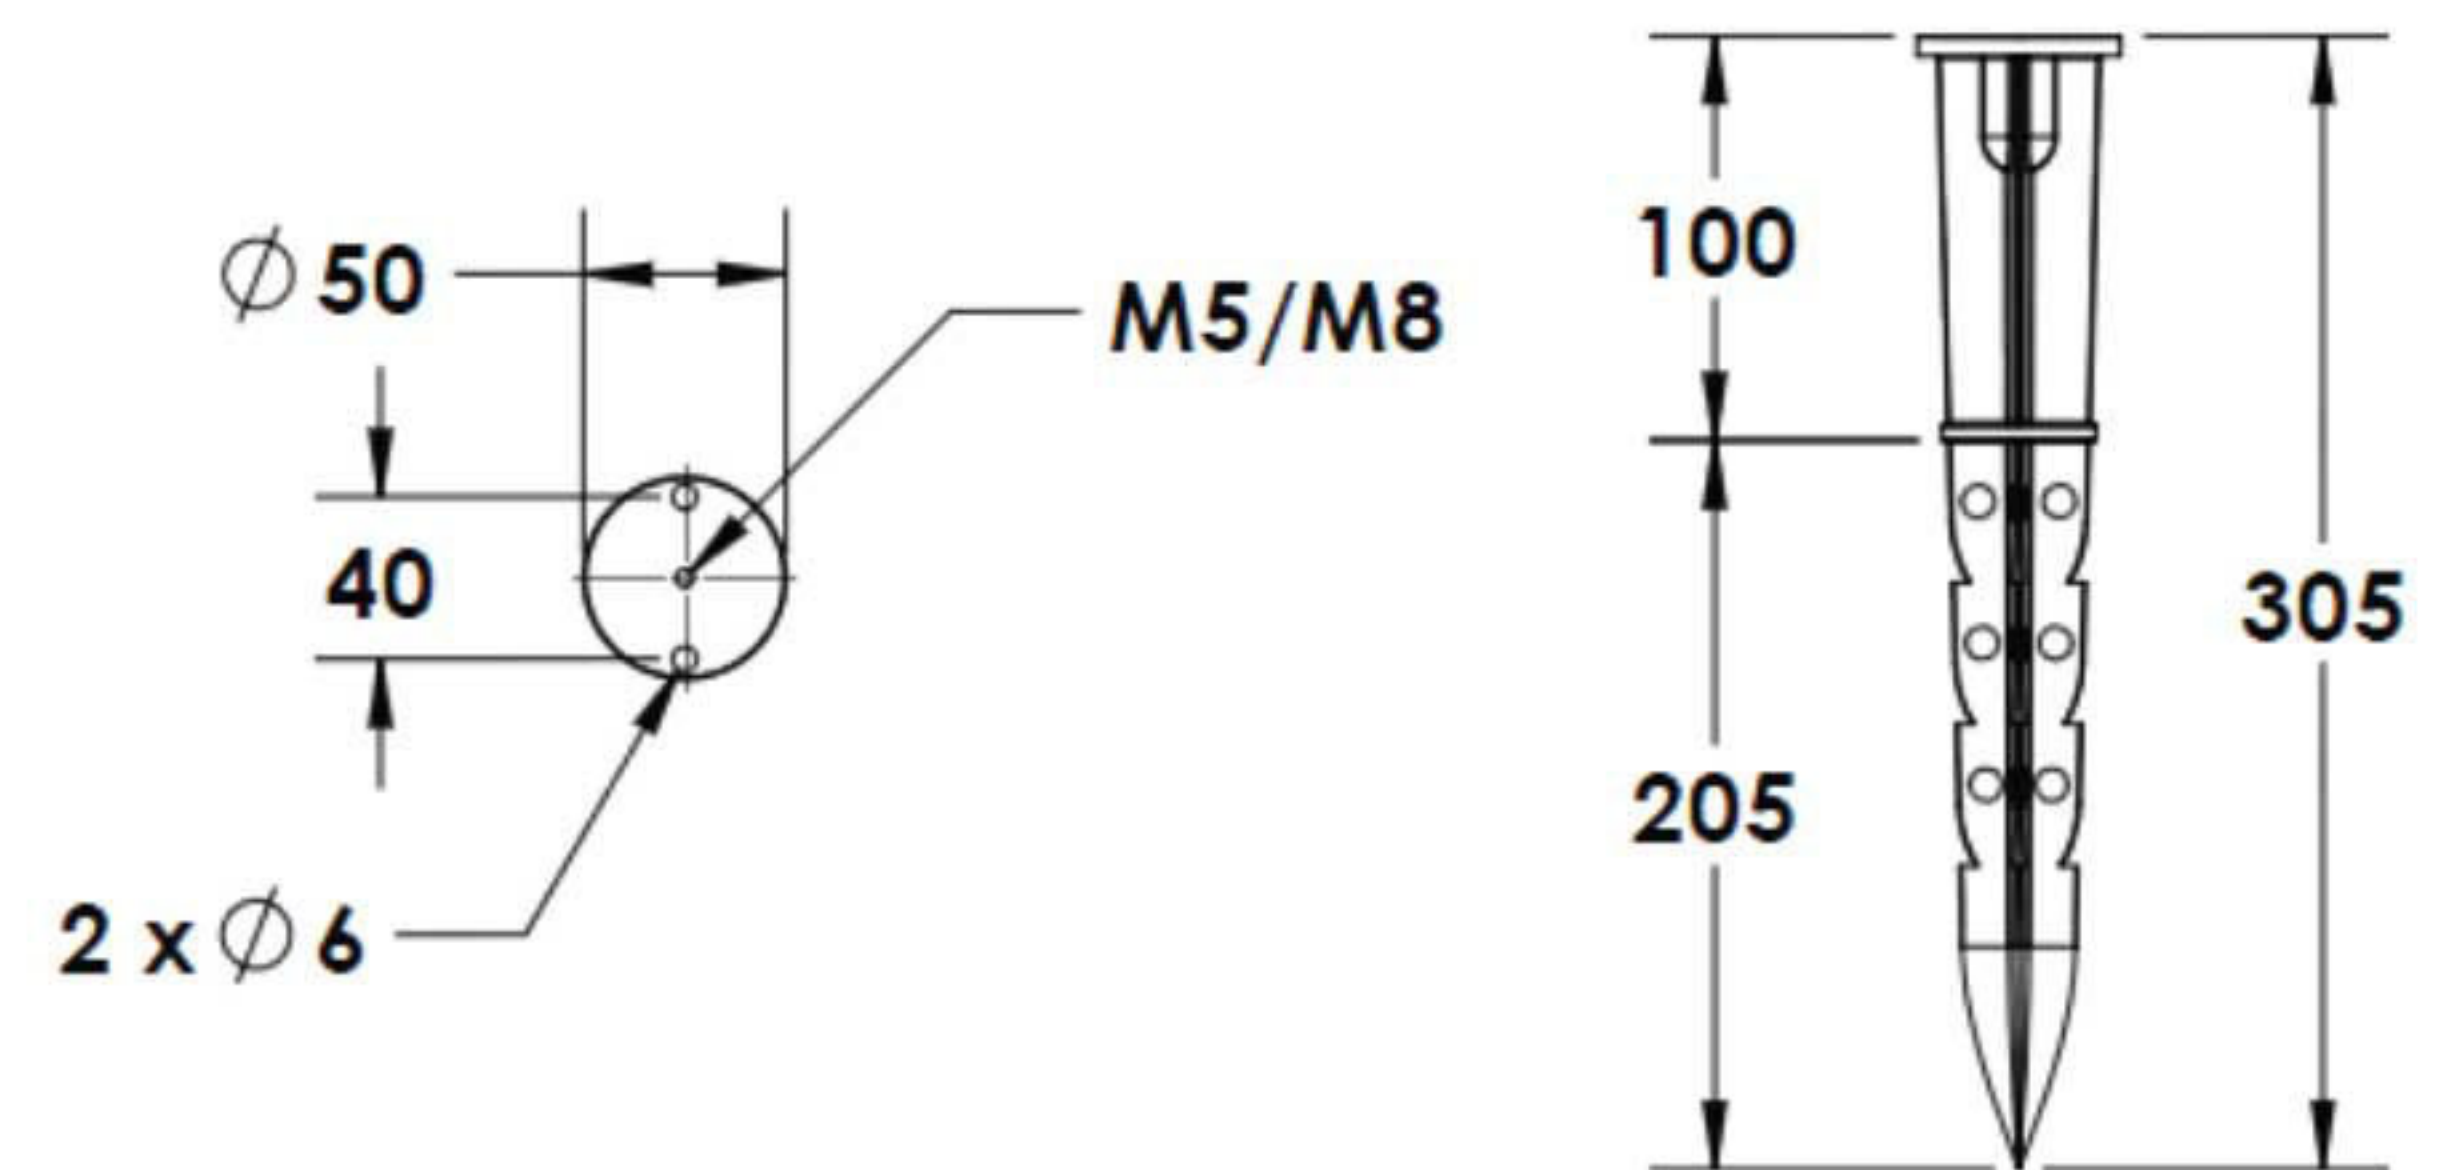

PJL02.2702.30.x.xx

Grünzell®

Mounting Accessories

Ground Spike
Powder coated die cast aluminium

7218.005.01.02