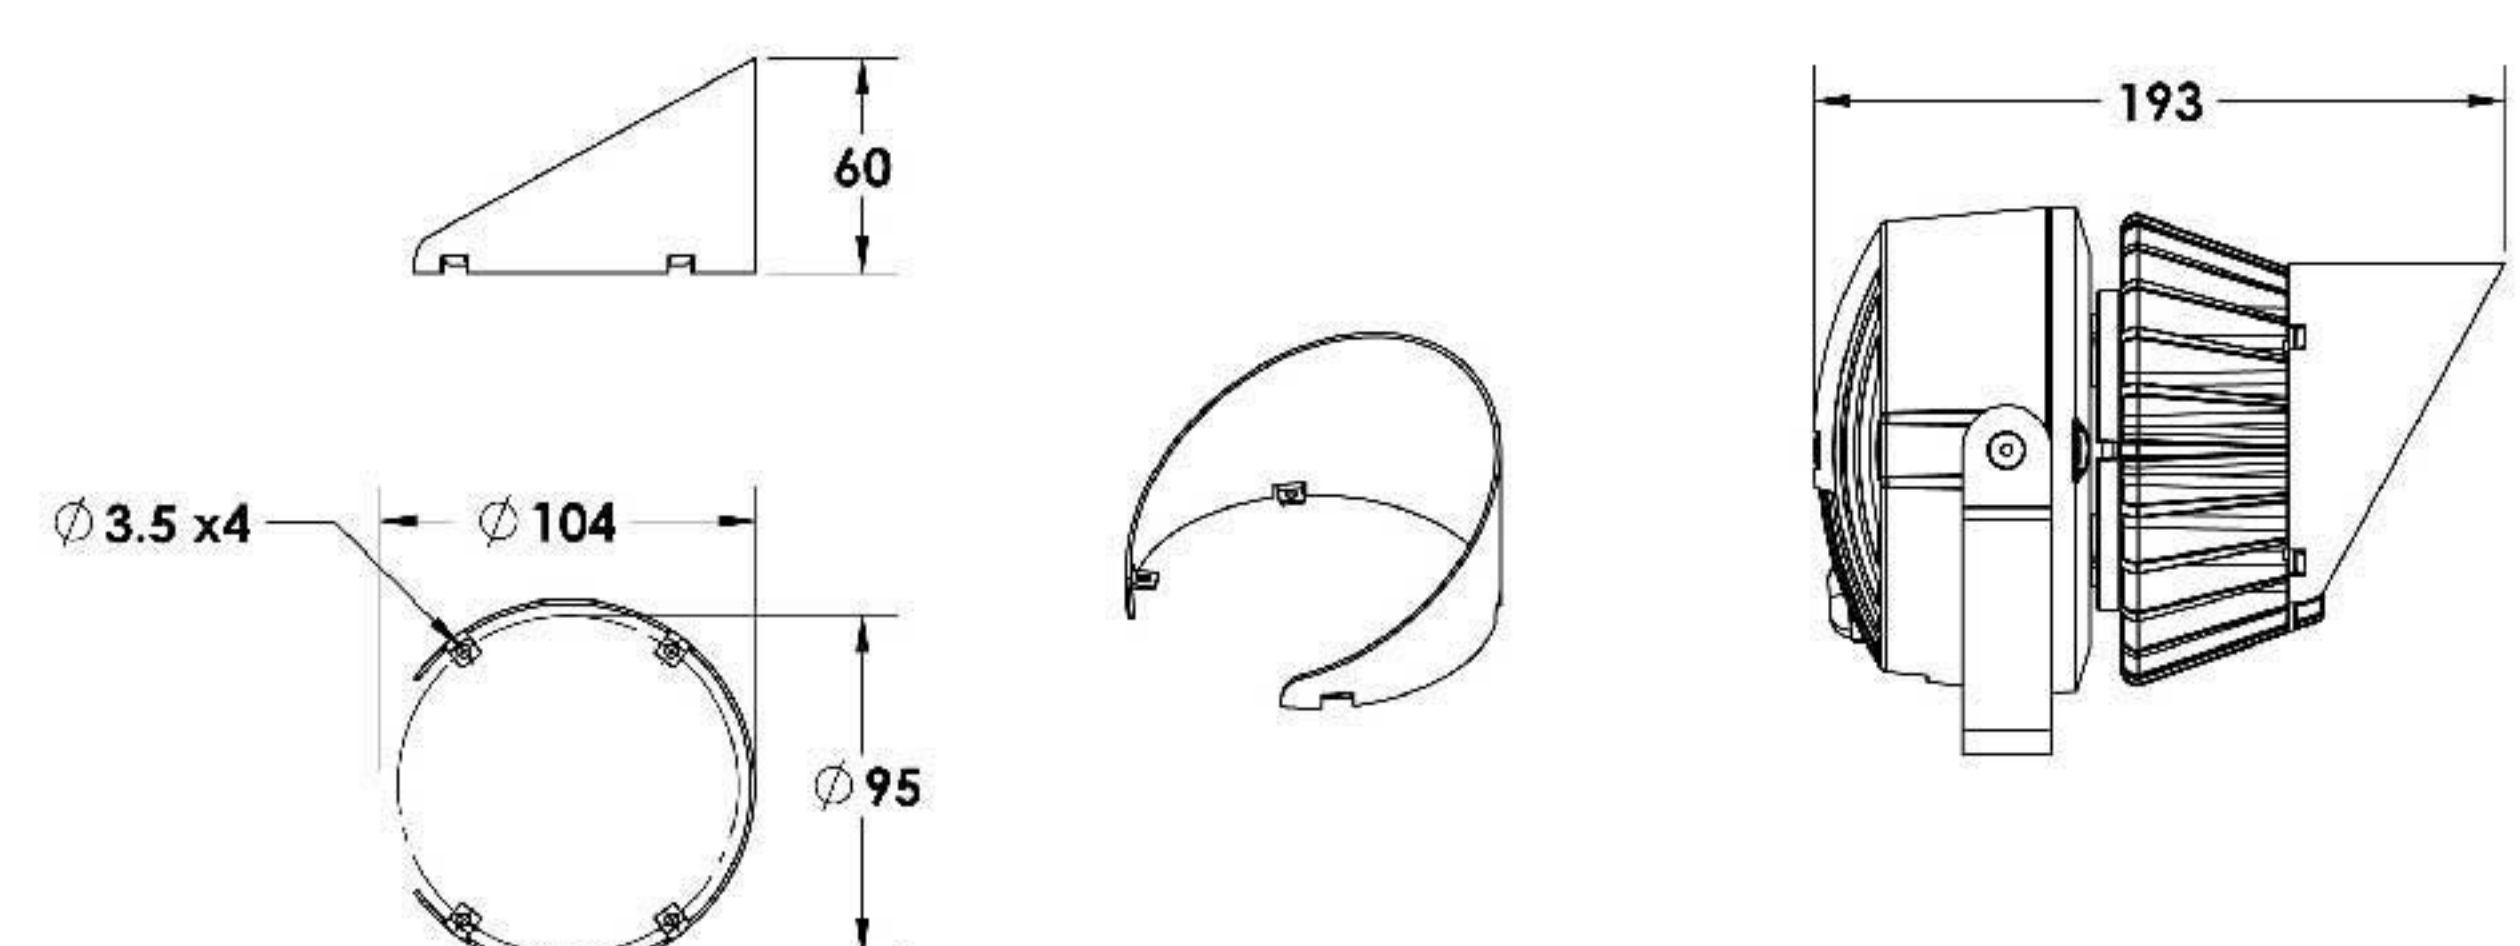

Visor
Powder coated die cast aluminium

P-ACC.B218.VS