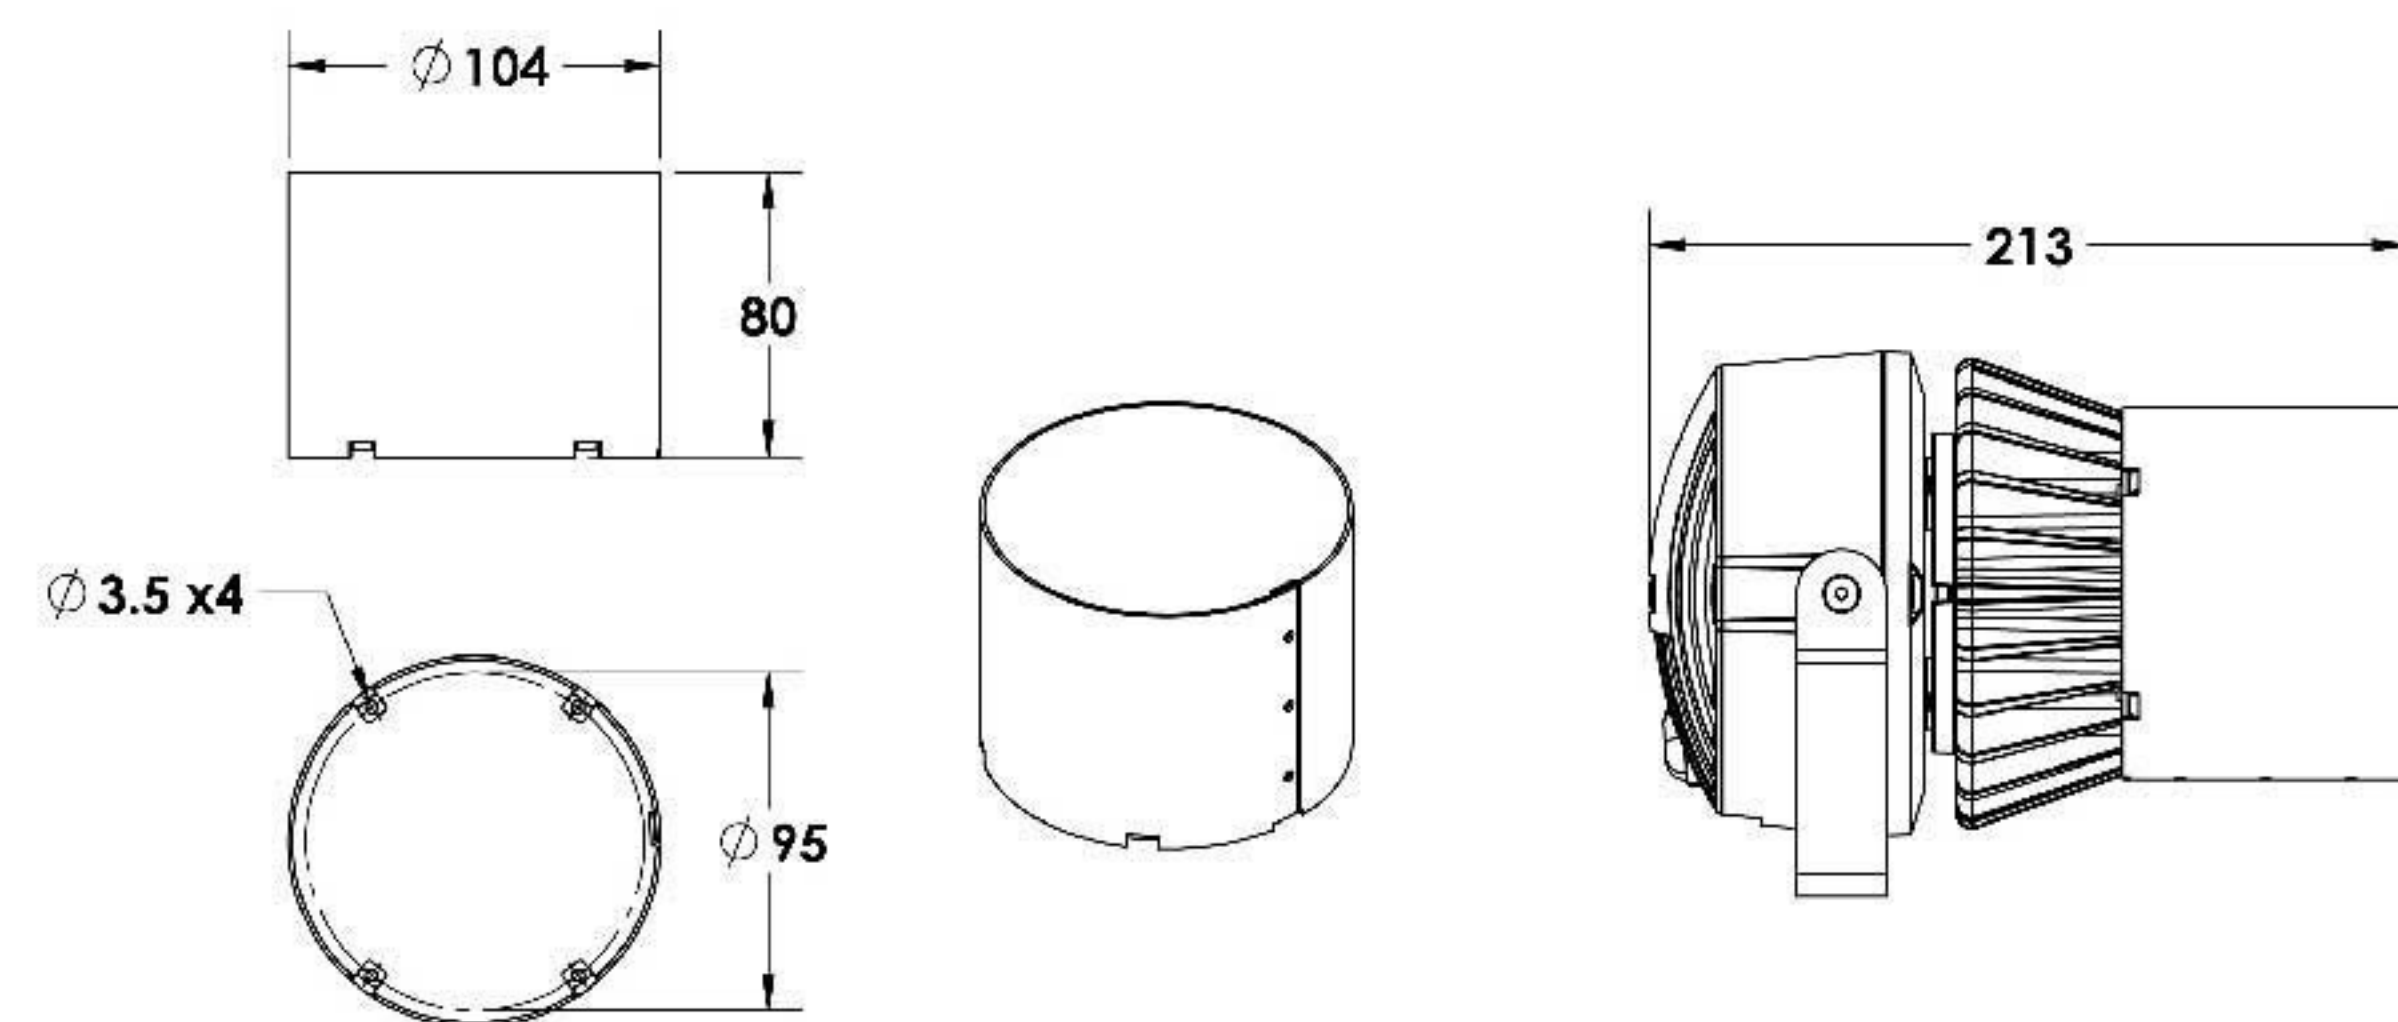

PJL02.2702.30.x.xx

Grünzell®

Optical Accessories

Snoot
Powder coated die cast aluminium

P-ACC.B218.SS