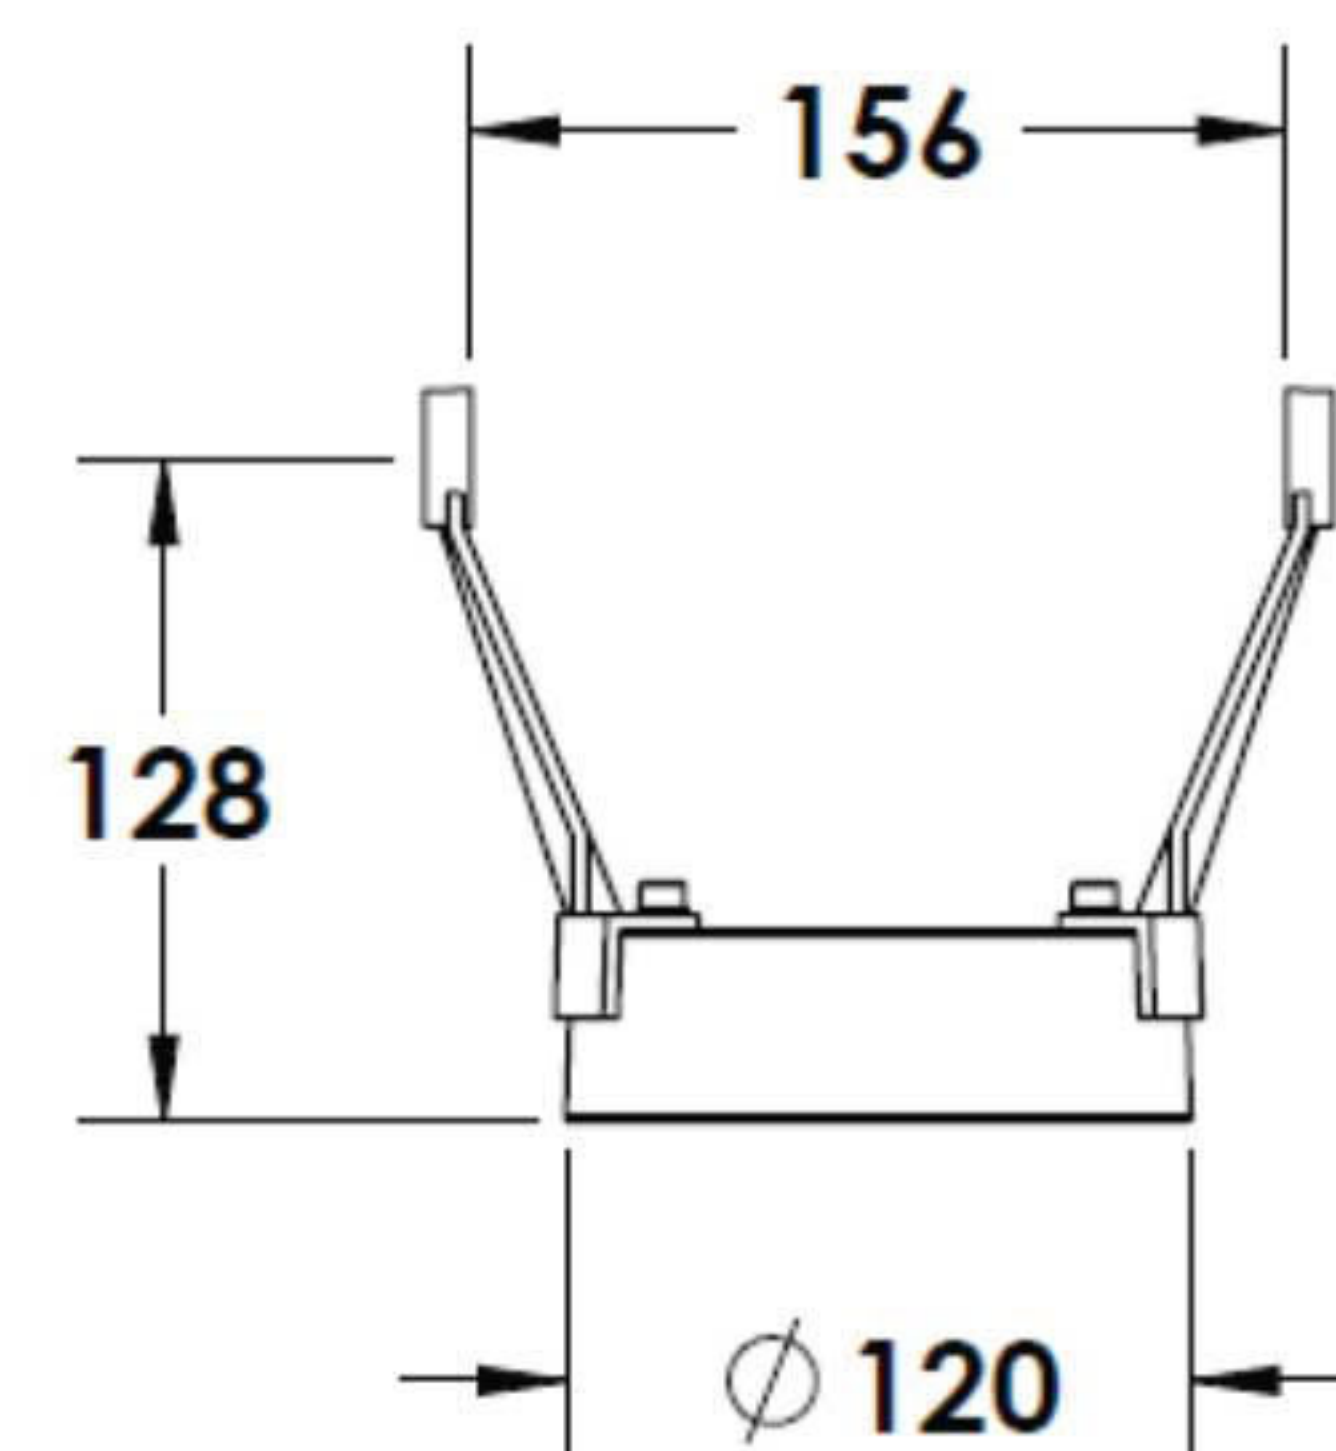

Cast Stirrup
Powder coated die cast aluminium

7210.000.X2.xx